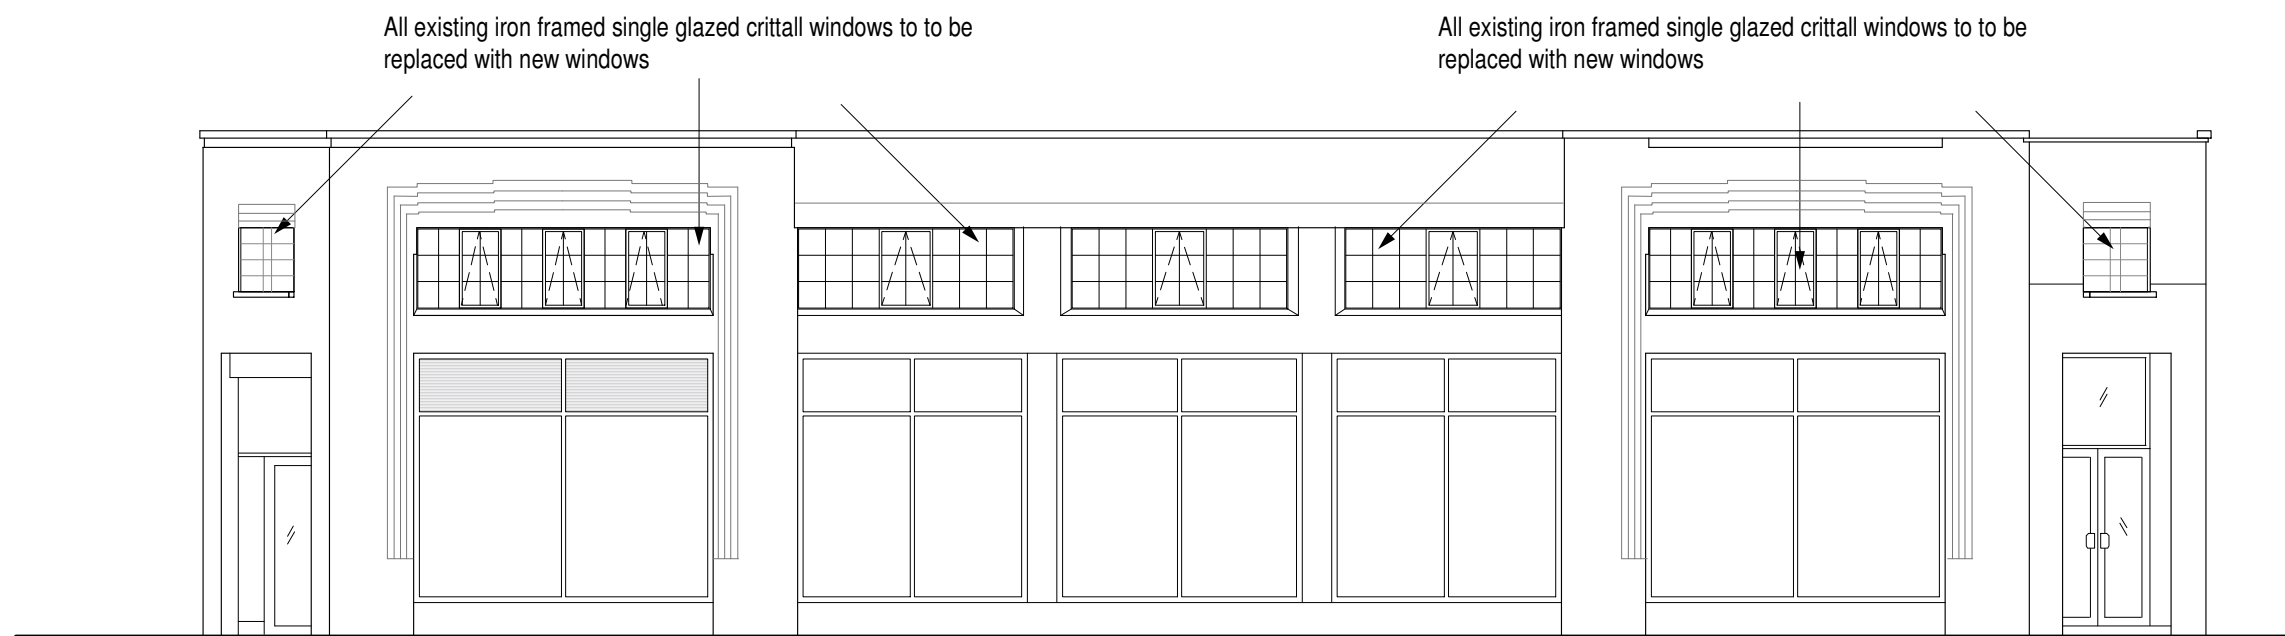

**PROPOSED CONWAY STREET ELEVATION  
(EAST)**

**EXISTING CONWAY STREET ELEVATION  
(EAST)**

 <b>NEW IMAGE DESIGN</b> 2A Tiverton Road London N18 1DW Tel: 02083456883	Client: <b>Mr Steve Sun</b>	Date: <b>Sep/2022</b>
	Drawing No.: <b>544/PL/07</b>	Scale: <b>1:100 @ A3</b>
	Drawing Title: <b>East Elevations</b>	Rev: <b>A</b>
Project Site: <b>37 - 39 Conway Street,          London, W1T 6ST</b>		