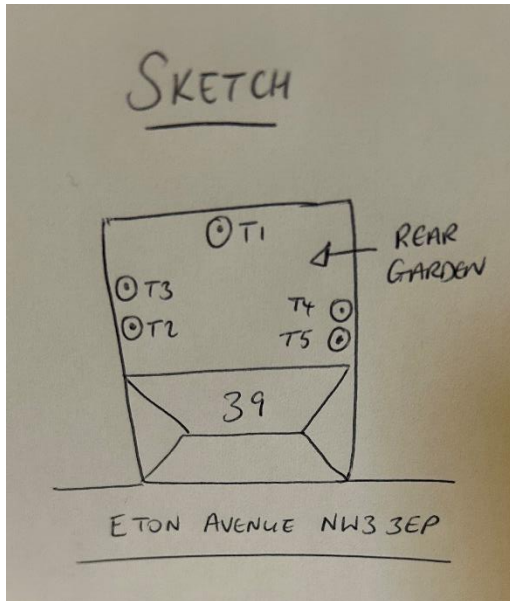

39 Eton Avenue NW3 3EP

T1

T2

T3

T4

T5

T1: Horse chestnut (20m): Crown reduce by 4m due to decay at the base of the trunk, to keep tree at a size suitable for its location and as part of regular maintenance.

T2: Eucalyptus (12m): Re-pollard to previous points removing 3m of growth to keep tree at a size suitable for its location and as part of regular maintenance.

T3: Gleditsia (7m): Crown reduce by 2m to keep tree at a size suitable for its location and as part of regular maintenance.

T4: Apple (6m): Crown reduce by 1m to keep tree at a size suitable for its location and as part of regular maintenance.

T5: Hawthorn (8m) Dieback: Fell