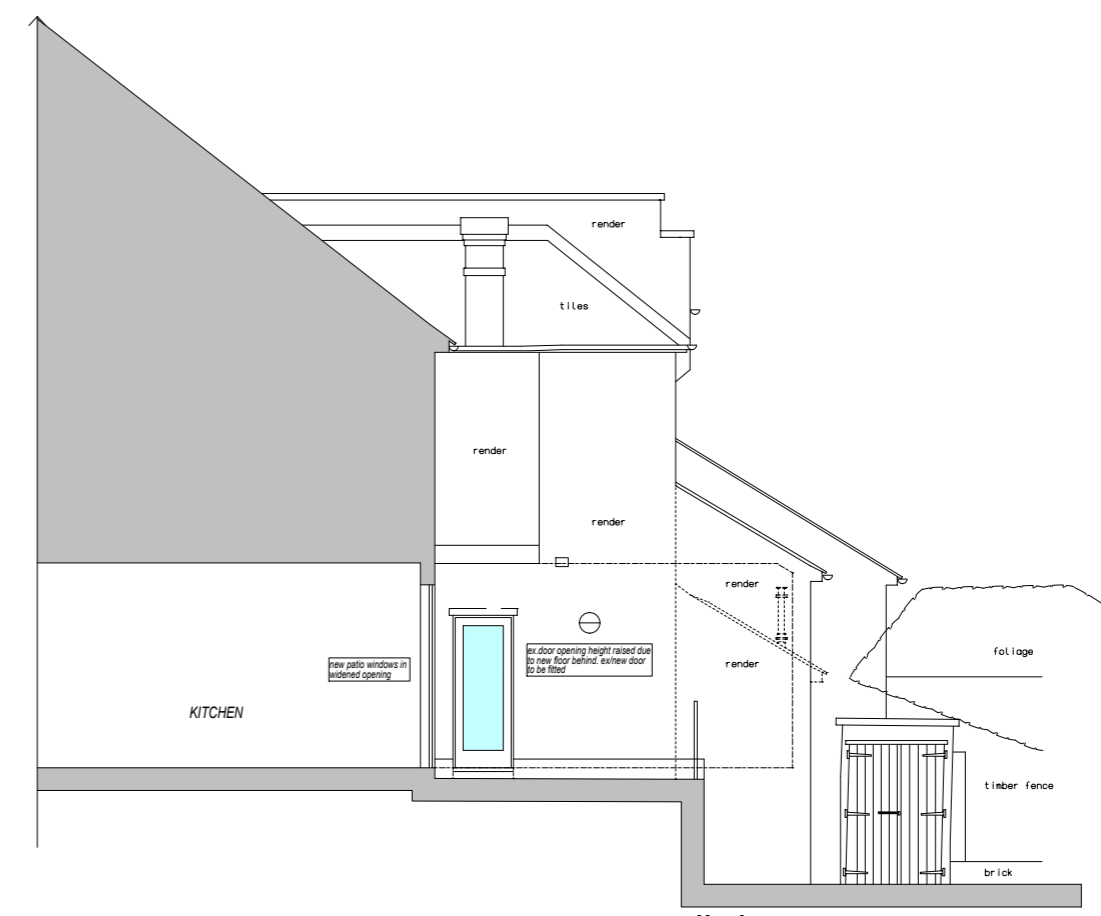

NORTH EAST ELEVATION
60.00m A.O.D.

SOUTH WEST ELEVATION
60.00m A.O.D.

NEW WORK SHOWN SHADED

SOUTH EAST ELEVATION
60.00m A.O.D.

NORTH WEST ELEVATION
60.00m A.O.D.

CLIENT	annemarie bakewell	PETER STERN	SCALE	1:100@A2
JOB TITLE	1 asmara road nw2	Architect & Designer	DATE	sept 2024
DRAWING TITLE	elevations as proposed	33 Denman Drive North London NW6 6LL Tel: 07957 424946 e-mail: ps@peterstern.co.uk web: www.peterstern.co.uk	DRAWN BY	
			DRAWING NO.	670/02