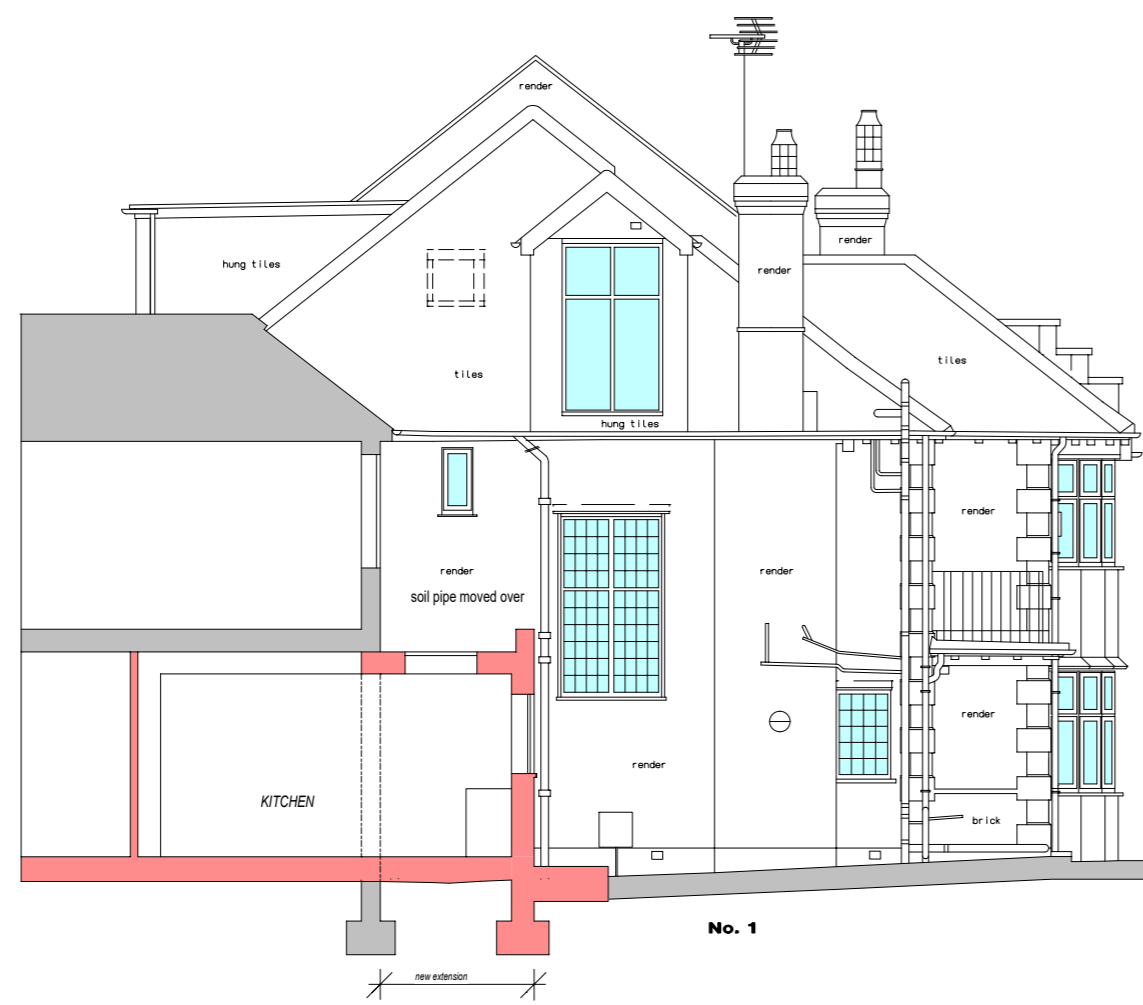

NORTH EAST ELEVATION
60.00m A.O.D.

SOUTH WEST ELEVATION
60.00m A.O.D.

NEW WORK SHOWN SHADED

SOUTH EAST ELEVATION
60.00m A.O.D.

NORTH WEST ELEVATION
60.00m A.O.D.

CLIENT	annemarie bakewell	PETER STERN	SCALE	1:100@A2
JOB TITLE	1 asmara road nw2	Architect & Designer	DATE	sept 2024
DRAWING TITLE	elevations as proposed	33 Denman Drive North London NW6 6LL Tel: 07957 424946 e-mail: ps@peterstern.co.uk web: www.peterstern.co.uk	DRAWN BY	
			DRAWING NO.	670/02