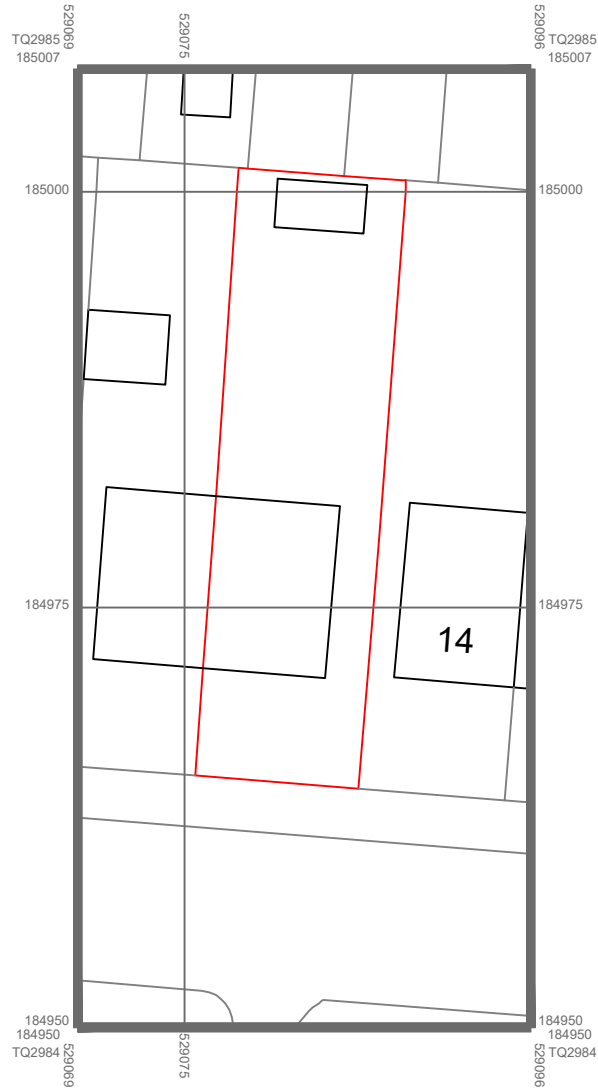

MapServe®

Proposed location
1:1250

0 2 4 6 8 10
metres

N
↑