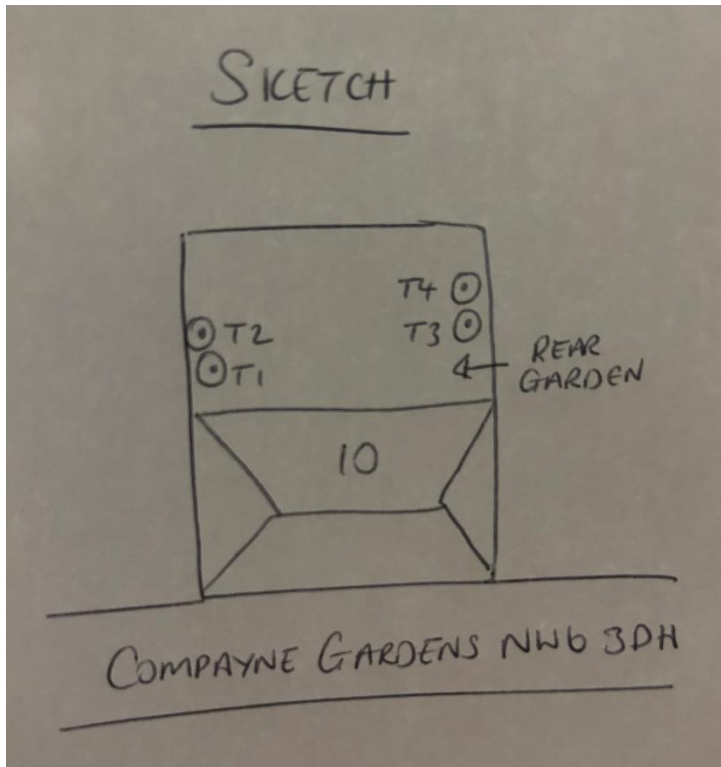

Flat 1, 10 Compayne Gardens NW6 3DH

T4

T1 and T2

T3

T1, T2 and T3: Palm (4m): Fell to ground level due to close proximity to wall

T4: Portuguese Laurel (4m): Fell to ground level due to close proximity to wall