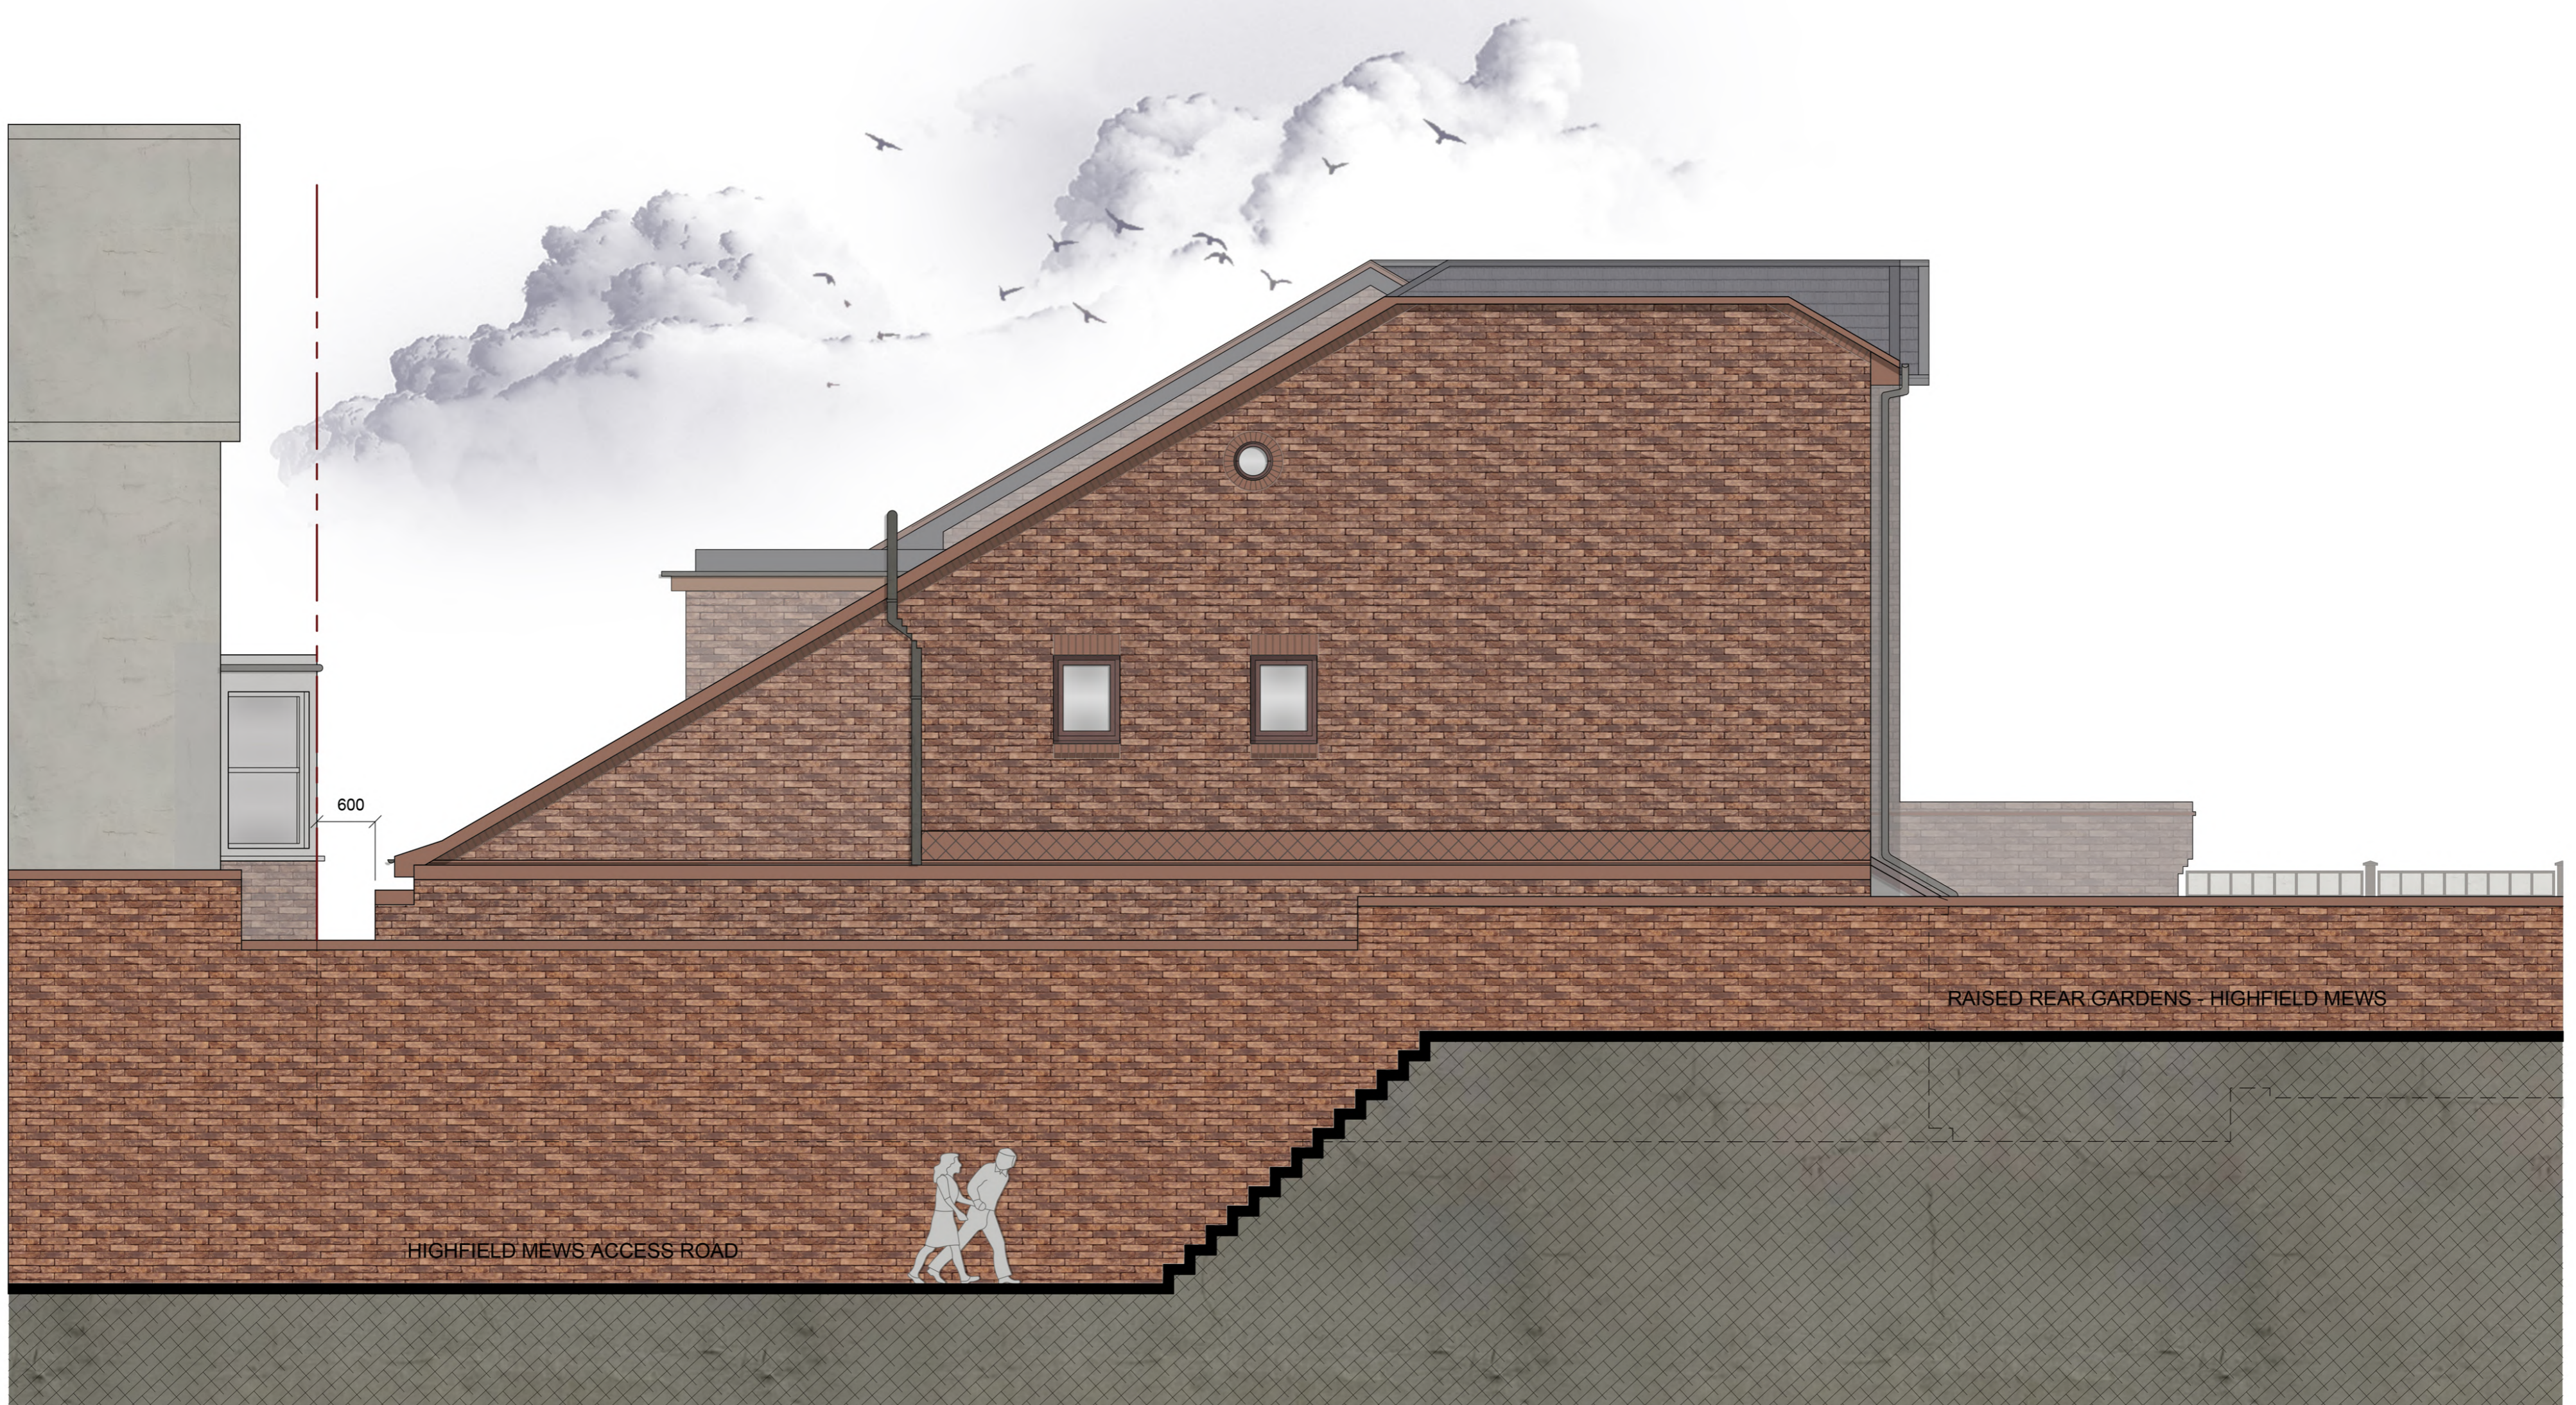

Sectional Elevation B - B'

GENERAL NOTES

REVISION

DATE	DESCRIPTION	No
17/06	Reduction of Laundry Roof Height	A
22/09	600mm Set back of Laundry	C

Project Address

2 Banister Mews, West
Hampstead,
London NW6 3RQ

Drawing Title

Opt2. Single house
Proposed
Sections

Author
Simoni Devetzi

Date
February 2024

Scale
1:50 at A1 or 1:100 at A3

Drawing No.

P06

Rev.

C