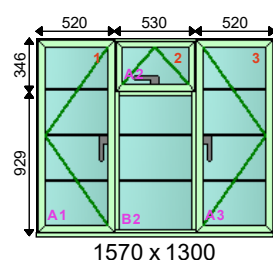

Frame Specification:

Win Handle: Chelton Art Deco Handle Chrome
Win Hinge: Standard Hinges
Win Lock: Stealth Lock
Cill: 150mm Cill - RAL
Outer: Window Eq Leg Outer RAL
Beading: 24mm Bead RAL
Drainage: Face

Additional Frame Details:

Glazing:

4/16/4 Clr Tuf Duplex39mm GRID BLK B RATED Diamnt Planithern Total Argon Super Spacer Premium 0.035/0.030
4/16/4 Clear Tough B RATED Diamnt Planithern Total Argon Super Spacer Premium 0.035/0.030

Dimensions:

Frame No: 5

Qty: 10 Heritage Stepped - RAL

Location: TYPE D

£13,088.70