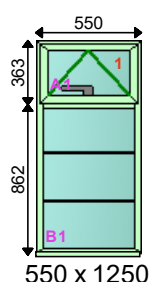

Frame Specification:

Win Handle: Chelton Art Deco Handle Chrome
Win Hinge: Standard Hinges
Win Lock: Stealth Lock
Cill: 150mm Cill - RAL
Outer: Window Eq Leg Outer RAL
Beading: 24mm Bead RAL
Drainage: Face

Additional Frame Details:

Glazing:

4/16/4 Clear Tough B RATED Diamant Planitherm Total Argon Super Spacer Premium 0.035/0.030
4/16/4 Clr Tuf Duplex39mm GRID BLK B RATED Diamant Planitherm Total Argon Super Spacer Premium 0.035/0.030

Dimensions:

Overall Size: 550 x 1250
Actual Frame Size: 550 x 1225

Frame No: 3

Qty: 11 Heritage Stepped - RAL

Location: TYPE C1

£5,443.90