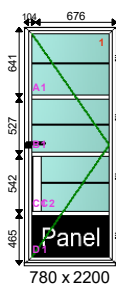

Frame Specification:

Door Handle: Black Lever/Lever Hdle
Door Hinge: Door Hinge - RAL
Door Lock: Multi Point Lock
Cill: 150mm Cill RAL
Outer: Outer RAL
Beading: 24mm Glazing Bead (5m)-^1
Drainage: Face
Reinforcing: None

Additional Frame Details:

V Block - for SASH Top
V Block - for O/FRAME Top
Punches - for SASH Bottom
Punches - for O/FRAME Bottom
Overall U Value 1.8 W/m2K Top
Stick CELabel on GLAZED Window Bottom

Glazing:

4/16/4 Clr Tuf Duplex 39mmBLK GRID Planitherm Total +, 90% Argon Swiss Spacer + Black
Handle Plate For Door

Dimensions:

Overall Size: 780 x 2200
Actual Frame Size: 780 x 2175

Frame No: **3**

Qty: **16** Royale Door Open OUT - RAL

Location: **Window 3**

£**19,979.18**

DURATION WINDOWS

Thames Development, Charfleets Road, Canvey Island, Essex. SS8 0PQ

T: 01268 681612

E: sales@duration.co.uk

W: www.duration.co.uk