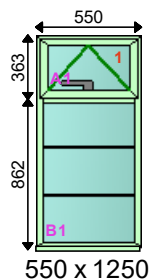

**Dimensions:**

Frame No: 1

Qty: 18 Heritage Stepped - RAL

Location: TYPE A1

£26,291.05

**Frame Specification:**

Win Handle: Chelton Art Deco Handle Chrome  
 Win Hinge: Standard Hinges  
 Win Lock: Stealth Lock  
 Cill: 150mm Cill - RAL  
 Outer: Window Eq Leg Outer RAL  
 Beading: 24mm Bead RAL  
 Drainage: Face