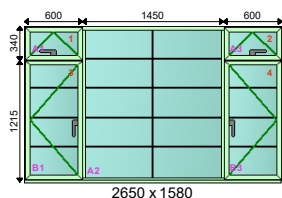

Glazing:

4/16/4 Clear Tough B RATED Diamant Planitherm Total Argon Super Spacer Premium 0.035/0.030
4/16/4 Clr Tuf Duplex39mm GRID BLK B RATED Diamant Planitherm Total Argon Super Spacer Premium 0.035/0.030

Dimensions:

Overall Size: 2650 x 1580

Actual Frame Size: 2650 x 1555

Frame No: 13

Qty: 16 Heritage Stepped - RAL

Location: TYPE A2

£31,963.13

Frame Specification:

Cill: 150mm Cill - RAL
Outer: Window Eq Leg Outer RAL
Beading: Fixed Bead Heritage RAL
Drainage: Face