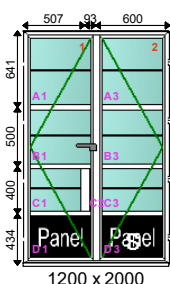

Frame Specification:

Door Handle: Chrome Lever/Lever Hdle
Door Hinge: Door Hinge - RAL
Door Lock: Multi Point Lock
Cill: 150mm Cill RAL
Outer: Outer RAL
Beading: 24mm Glazing Bead (5m)-^1
Drainage: Face
Reinforcing: None

Additional Frame Details:

V Block - for SASH Top
V Block - for O/FRAME Top
Overall U Value 1.8 W/m2K Top
Punches - for SASH Bottom
Punches - for O/FRAME Bottom
Stick CELabel on GLAZED Window Bottom

Glazing:

Dimensions:

4/16/4 Clr Tuf Duplex 39mmBLK GRID Planitherm Total +, 90% Argon Swiss Spacer + Black Overall Size: 1200 x 2000
Handle Plate For Door Actual Frame Size: 1200 x 1975

Frame No: 1 Qty: 9 Royale Double Door Open OUT - RAL Location: TYPE E £16,900.80