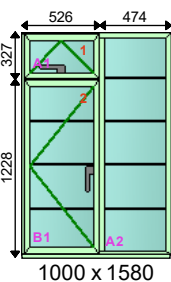

**Dimensions:**

Overall Size: 1000 x 1800

Total Frame Size: 1000 x 1775

Frame No: 11

Qty: 8 Heritage Stepped - RAL

Location: TYPE I

£9,594.90

**Frame Specification:**