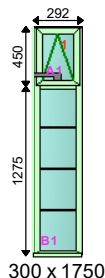

Dimensions:

Overall Size: 300 x 1750
Actual Frame Size: 292 x 1725

Frame No: 8

Qty: 9 Heritage Stepped - RAL

Location: TYPE E

£4,509.19

DURATION WINDOWS

Units 4-5, Charfleets Road, Canvey Island, Essex. SS8 0PQ

Tel: 01268 681612 Fax: 01268 510058 [E-Mail: sales@duration.co.uk](mailto:sales@duration.co.uk) Web: www.duration.co.uk

Visit www.duration.co.uk to see out new and full range of quality products