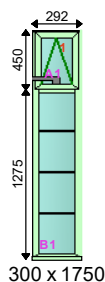

Frame Specification:

Win Handle: Chelton Art Deco Handle Chrome
Win Hinge: Standard Hinges
Win Lock: Stealth Lock
Cill: 150mm Cill - RAL
Outer: Window Eq Leg Outer RAL
Beading: 24mm Bead RAL
Drainage: Face

Additional Frame Details:

Universal Coupler RAL Right

Glazing:

4/16/4 Clear Tough B RATED Diamnt Planithern Total Argon Super Spacer Premium 0.035/0.030
4/16/4 Clr Tuf Duplex39mm GRID BLK B RATED Diamnt Planithern Total Argon Super Spacer Premium 0.035/0.030

Dimensions:

Frame No: 6

Qty: 9 Heritage Stepped - RAL

Location: TYPE E

£4,509.19

DURATION WINDOWS

Units 4-5, Charfleets Road, Canvey Island, Essex. SS8 0PQ

Tel: 01268 681612 Fax: 01268 510058 E-Mail: sales@duration.co.uk Web: www.duration.co.uk

Visit www.duration.co.uk to see out new and full range of quality products