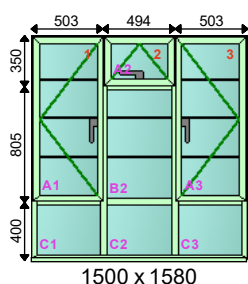

Frame Specification:

Win Handle: Chelton Art Deco Handle Chrome
Win Hinge: Standard Hinges
Win Lock: Stealth Lock
Cill: 150mm Cill - RAL
Outer: Window Eq Leg Outer RAL
Beading: 24mm Bead RAL
Drainage: Face

Additional Frame Details:

Glazing:

4/16/4 Clr Tuf Duplex39mm GRID BLK B RATED Diamnt Planithern Total Argon Super Spacer Premium 0.035/0.030
4/16/4 Clear Tough B RATED Diamnt Planithern Total Argon Super Spacer Premium 0.035/0.030

Dimensions:

Frame No: 1

Qty: 18 Heritage Stepped - RAL

Location: TYPE A1

£26,291.05