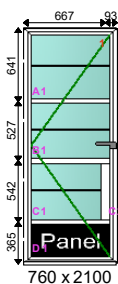

**Glazing:**
**Dimensions:**

4/16/4 Clr Tuf Duplex 39mmBLK GRID Planitherm Total +, 90% Argon Swiss Spacer + Black Overall Size: 1200 x 2000  
 Handle Plate For Door Actual Frame Size: 1200 x 1975

**Frame No: 1 Qty: 9 Royale Double Door Open OUT - RAL Location: TYPE E £16,900.80**