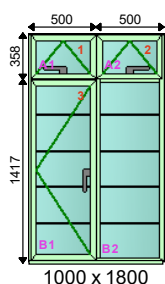

# Quotation

KINGSWOOD COURT

System : **Heritage Stepped W**

**\* Thank you for choosing Duration Windows \***  
**Please quote this Quote No When Ordering**

**Frame Specification:**

Win Handle: Chelton Art Deco Handle Chrome  
 Win Hinge: Standard Hinges  
 Win Lock: Stealth Lock  
 Cill: 150mm Cill - RAL  
 Outer: Window Eq Leg Outer RAL  
 Beading: 24mm Bead RAL  
 Drainage: Face