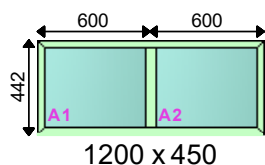

Overall Size: 1200 x 450  
 Actual Frame Size: 1200 x 442

Frame No: 7

Qty: 9 Heritage Stepped - RAL

Location: TYPE E

£2,631.52

**Frame Specification:**

Win Handle: Chelton Art Deco Handle Chrome  
 Win Hinge: Standard Hinges  
 Win Lock: Stealth Lock  
 Cill: 150mm Cill - RAL  
 Outer: Window Eq Leg Outer RAL  
 Beading: 24mm Bead RAL  
 Drainage: Face