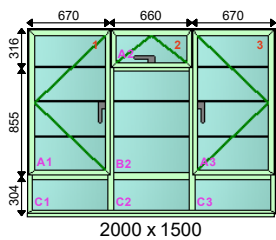

Frame Specification:

Win Handle: Chelton Art Deco Handle Chrome
Win Hinge: Standard Hinges
Win Lock: Stealth Lock
Cill: 150mm Cill - RAL
Outer: Window Eq Leg Outer RAL
Beading: 24mm Bead RAL
Drainage: Face

Additional Frame Details:

Glazing:

4/16/4 Clr Tuf Duplex39mm GRID BLK B RATED Diamnt Planithern Total Argon Super Spacer Premium 0.035/0.030
4/16/4 Clear Tough B RATED Diamnt Planithern Total Argon Super Spacer Premium 0.035/0.030

Dimensions:

Overall Size: 2000 x 1500
Actual Frame Size: 2000 x 1475

Frame No: 9

Qty: 61 Heritage Stepped - RAL

Location: TYPE F

£105,687.01