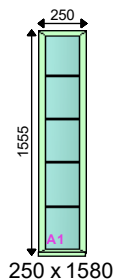

Additional Frame Details:

Glazing:

4/16/4 Clr Tuf Duplex39mm GRID BLK B RATED Diamant Planitherm Total Argon Super Spacer Premium 0.035/0.030

Overall Size: 250 x 1580
Actual Frame Size: 250 x 1555

Dimensions:

Frame No: 14

Qty: 16 Heritage Stepped - RAL

Location: TYPE A2

£5,030.35

Extras

DURATION WINDOWS

Units 4-5, Charfleets Road, Canvey Island, Essex. SS8 0PQ

Tel: 01268 681612 Fax: 01268 510058 [E- Mail: sales@duration.co.uk](mailto:sales@duration.co.uk) Web: www.duration.co.uk

Visit www.duration.co.uk to see out new and full range of quality products