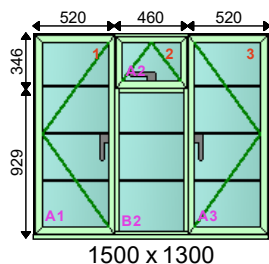

**Dimensions:**

Overall Size: 550 x 1250  
 Actual Frame Size: 550 x 1225

Frame No: 3

Qty: 11 Heritage Stepped - RAL

Location: TYPE C1

£5,443.90

**Frame Specification:**

Win Handle: Chelton Art Deco Handle Chrome  
 Win Hinge: Standard Hinges  
 Win Lock: Stealth Lock  
 Cill: 150mm Cill - RAL  
 Outer: Window Eq Leg Outer RAL  
 Beading: 24mm Bead RAL  
 Drainage: Face