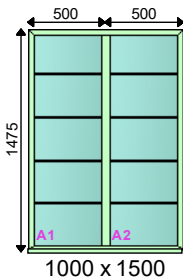

**Dimensions:**

Overall Size: 2000 x 1500  
 Actual Frame Size: 2000 x 1475

Frame No: 9

Qty: 61 Heritage Stepped - RAL

Location: TYPE F

£105,687.01

**Frame Specification:**

Cill: 150mm Cill - RAL  
 Outer: Window Eq Leg Outer RAL  
 Beading: Fixed Bead Heritage RAL  
 Drainage: Face