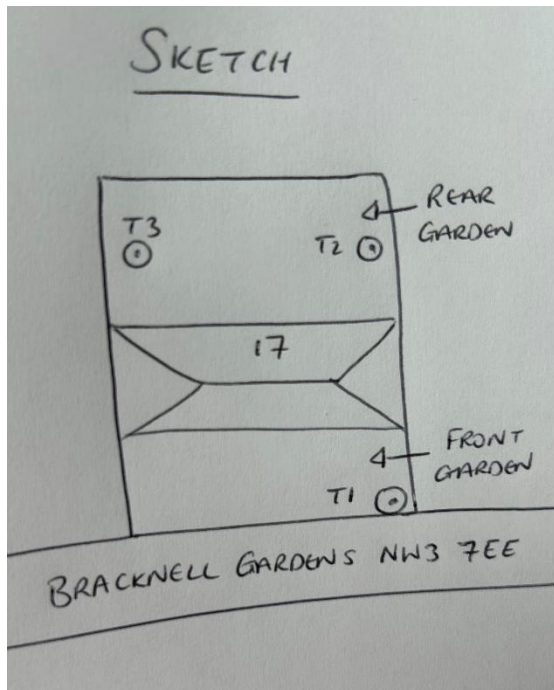

Flat 1, 17 Bracknell Gardens NW3 7EE

T1: Laburnum (6m): Dying: Fell

T2: Elder (6m): Dying: Fell

T3: Cherry: (12m): Reduce height by 4m and shape, crown lift to 2.5m to keep tree at a size suitable for its location.