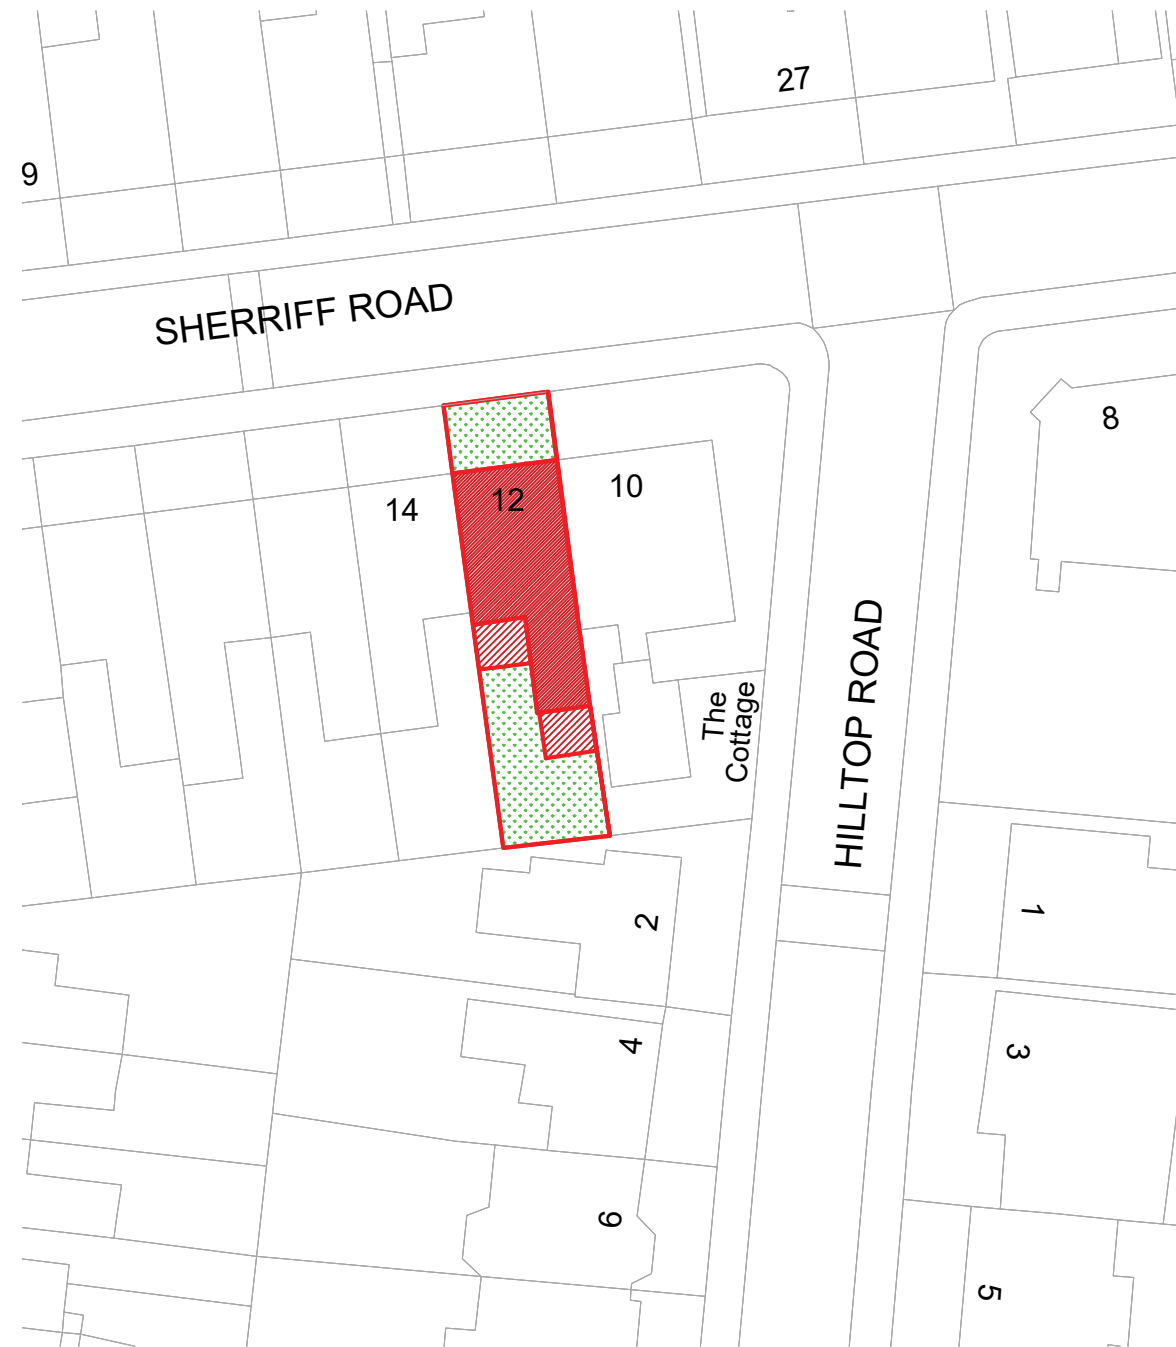

Notes

ReQuestAPlan
 Map number: TQRQM20345135749775
 Title: 12 Sherriff Road, London NW6 2AU
 Map Produced for: Aivars Architects Ltd
 © Crown copyright and database rights 2020 OS 100042766

Location Plan 1:1250

12 SHERRIFF ROAD
LONDON NW6

Drawing Title
**LOCATION AND
BLOCK PLAN**

Scale Issued
1:1250+1:500@A3 Dec 2020

Status **PLANNING**

Job No. 246/P	Dwg. No. / 01	Rev. A
-------------------------	-------------------------	------------------