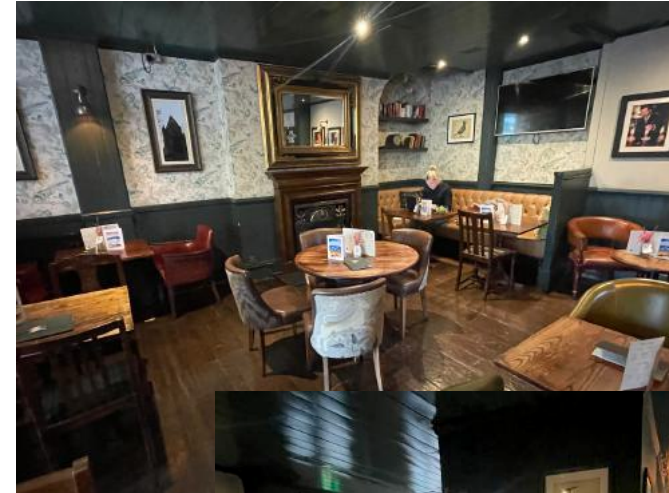

TRADE AREA 3