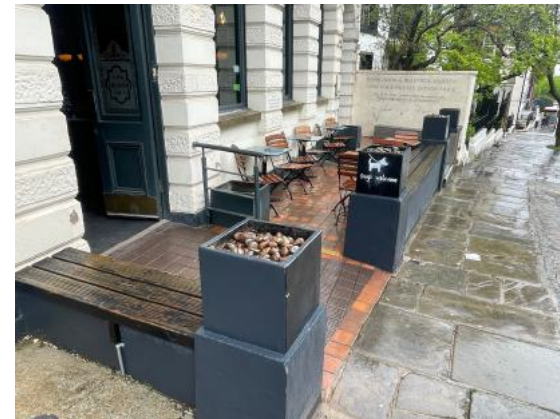

The Roebuck

15 Pond Street,
London. NW3 2PN

EXISTING PHOTOS

Interior Design
CATHERINE BANFIELD
CATHERINE BANFIELD

Mobile: 07985 211210

E-mail: catherine@thebanfields.com

EXTERNALS - FRONT

GF - TRADE AREA 1 & BAR

GF - TRADE AREAS 2, 3 & 4

TRADE AREA 2

TRADE AREA 3

TRADE AREA 4

BASEMENT - TRADE AREA 5

CUSTOMER WC'S

DISABLED

LADIES