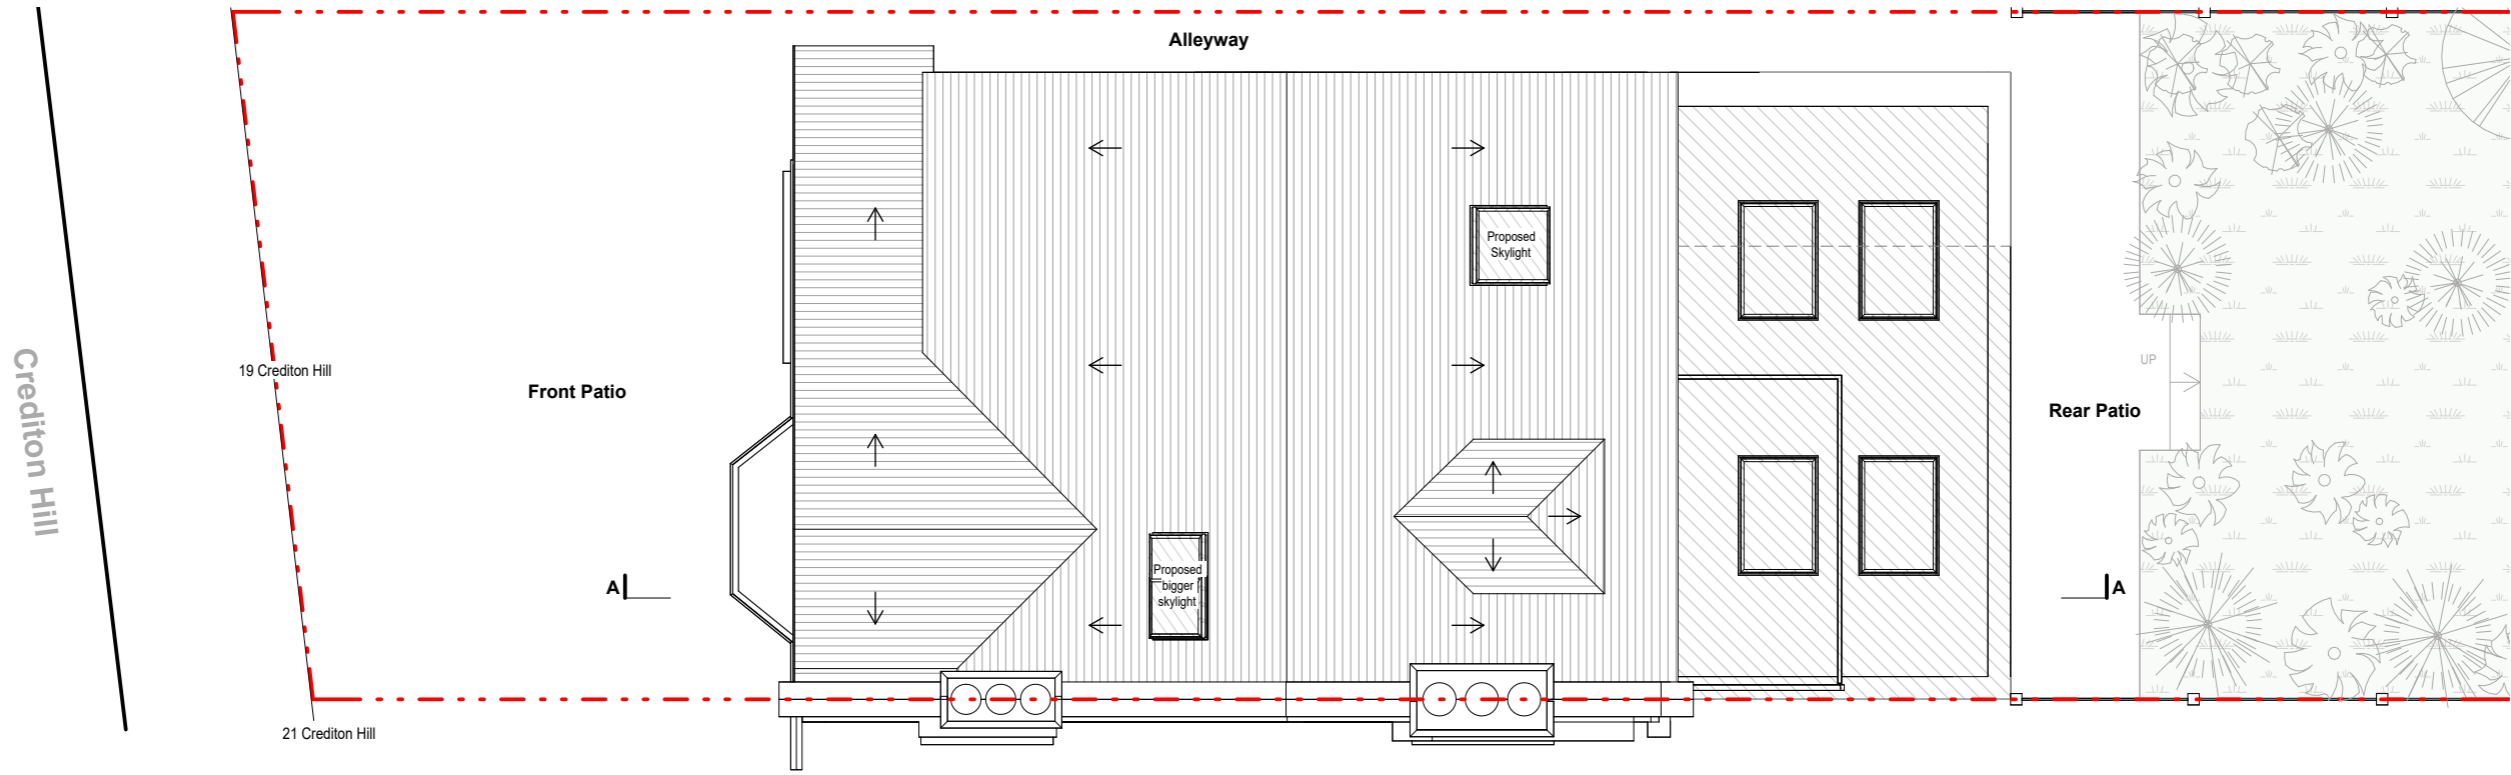

Existing Roof Floor Plan

Proposed Roof Floor Plan

Legend
 Existing walls
 New walls

PROJECT
 Crediton Hill

ADDRESS
 19 Crediton Hill
 London. NW6 1HS

DRAWING TITLE
Existing & Proposed Roof Plans

SCAL	DATE	REV	DWG NO.
1 : 100	02/04/24	E	D104