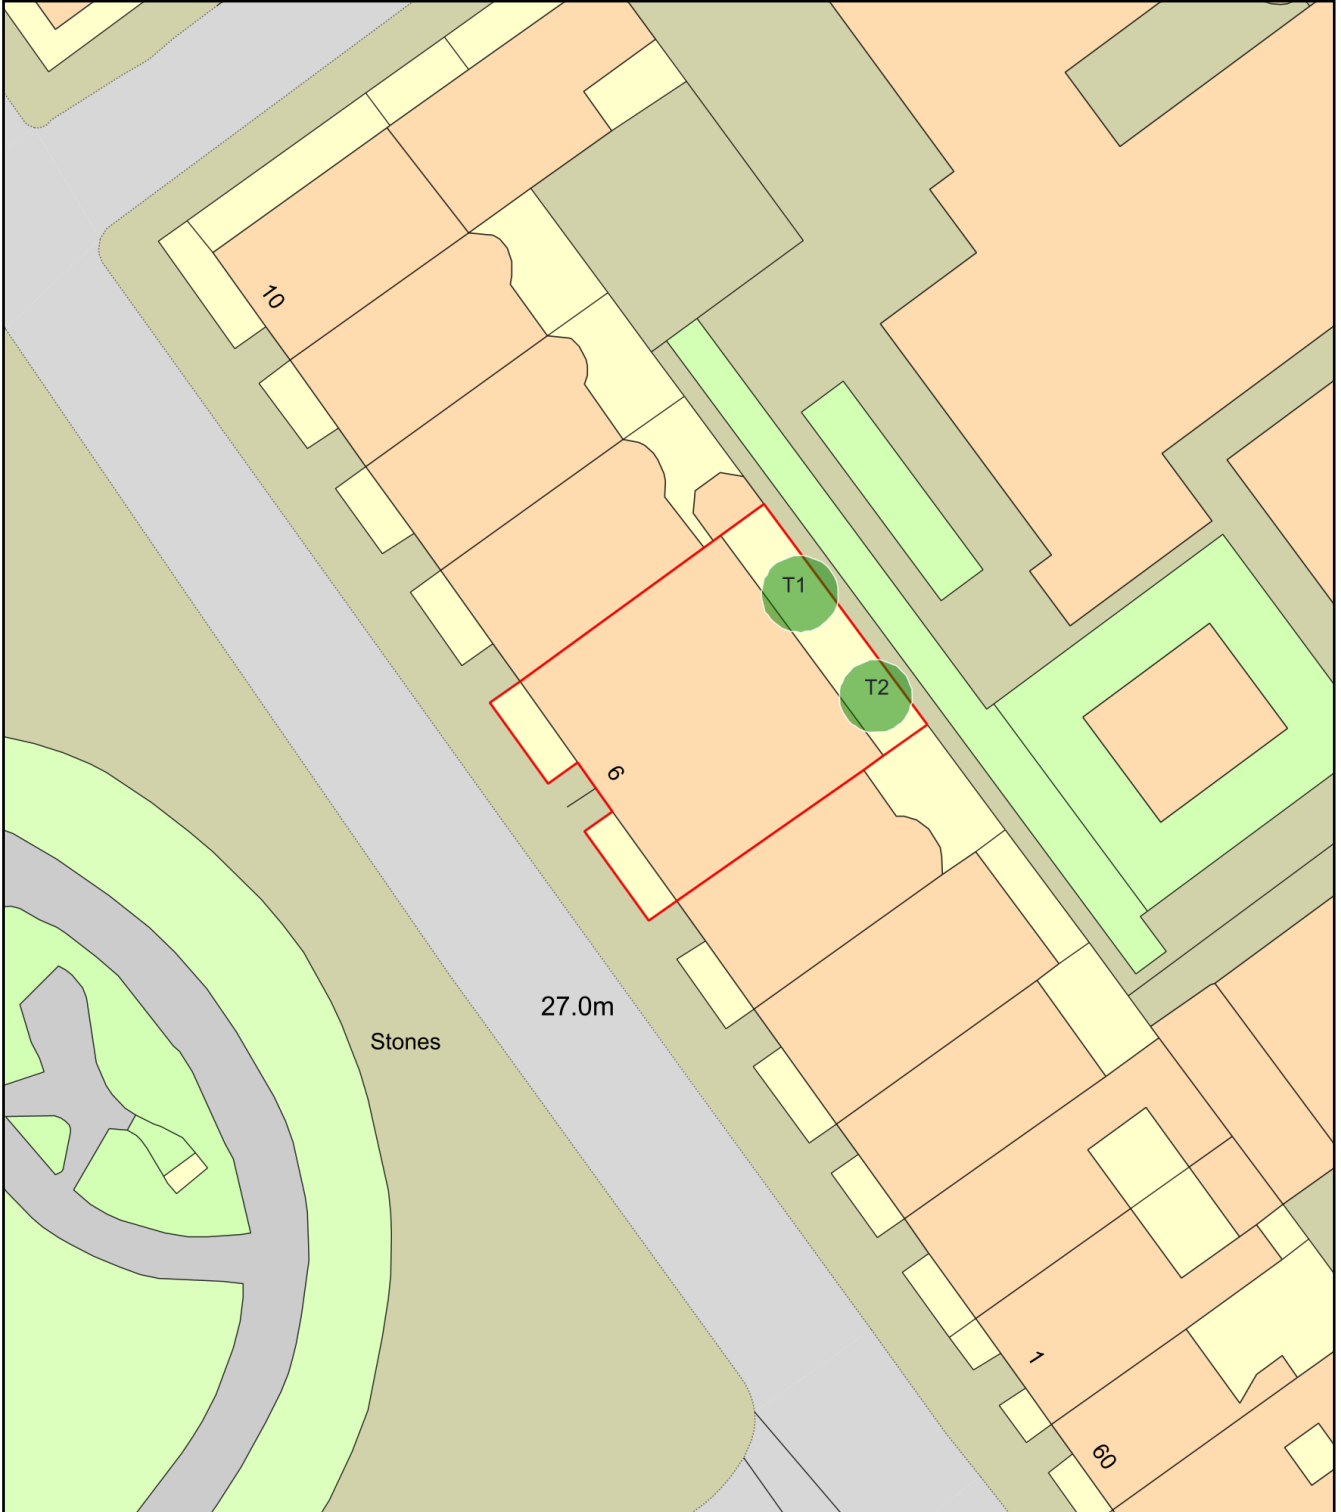

6 BEDFORD SQUARE WC1B 3RA

Plan Produced for: L.B.CAMDEN

Date Produced: 10 Sep 2024

Plan Reference Number: TQRQM24254162030105

Scale: 1:500 @ A4