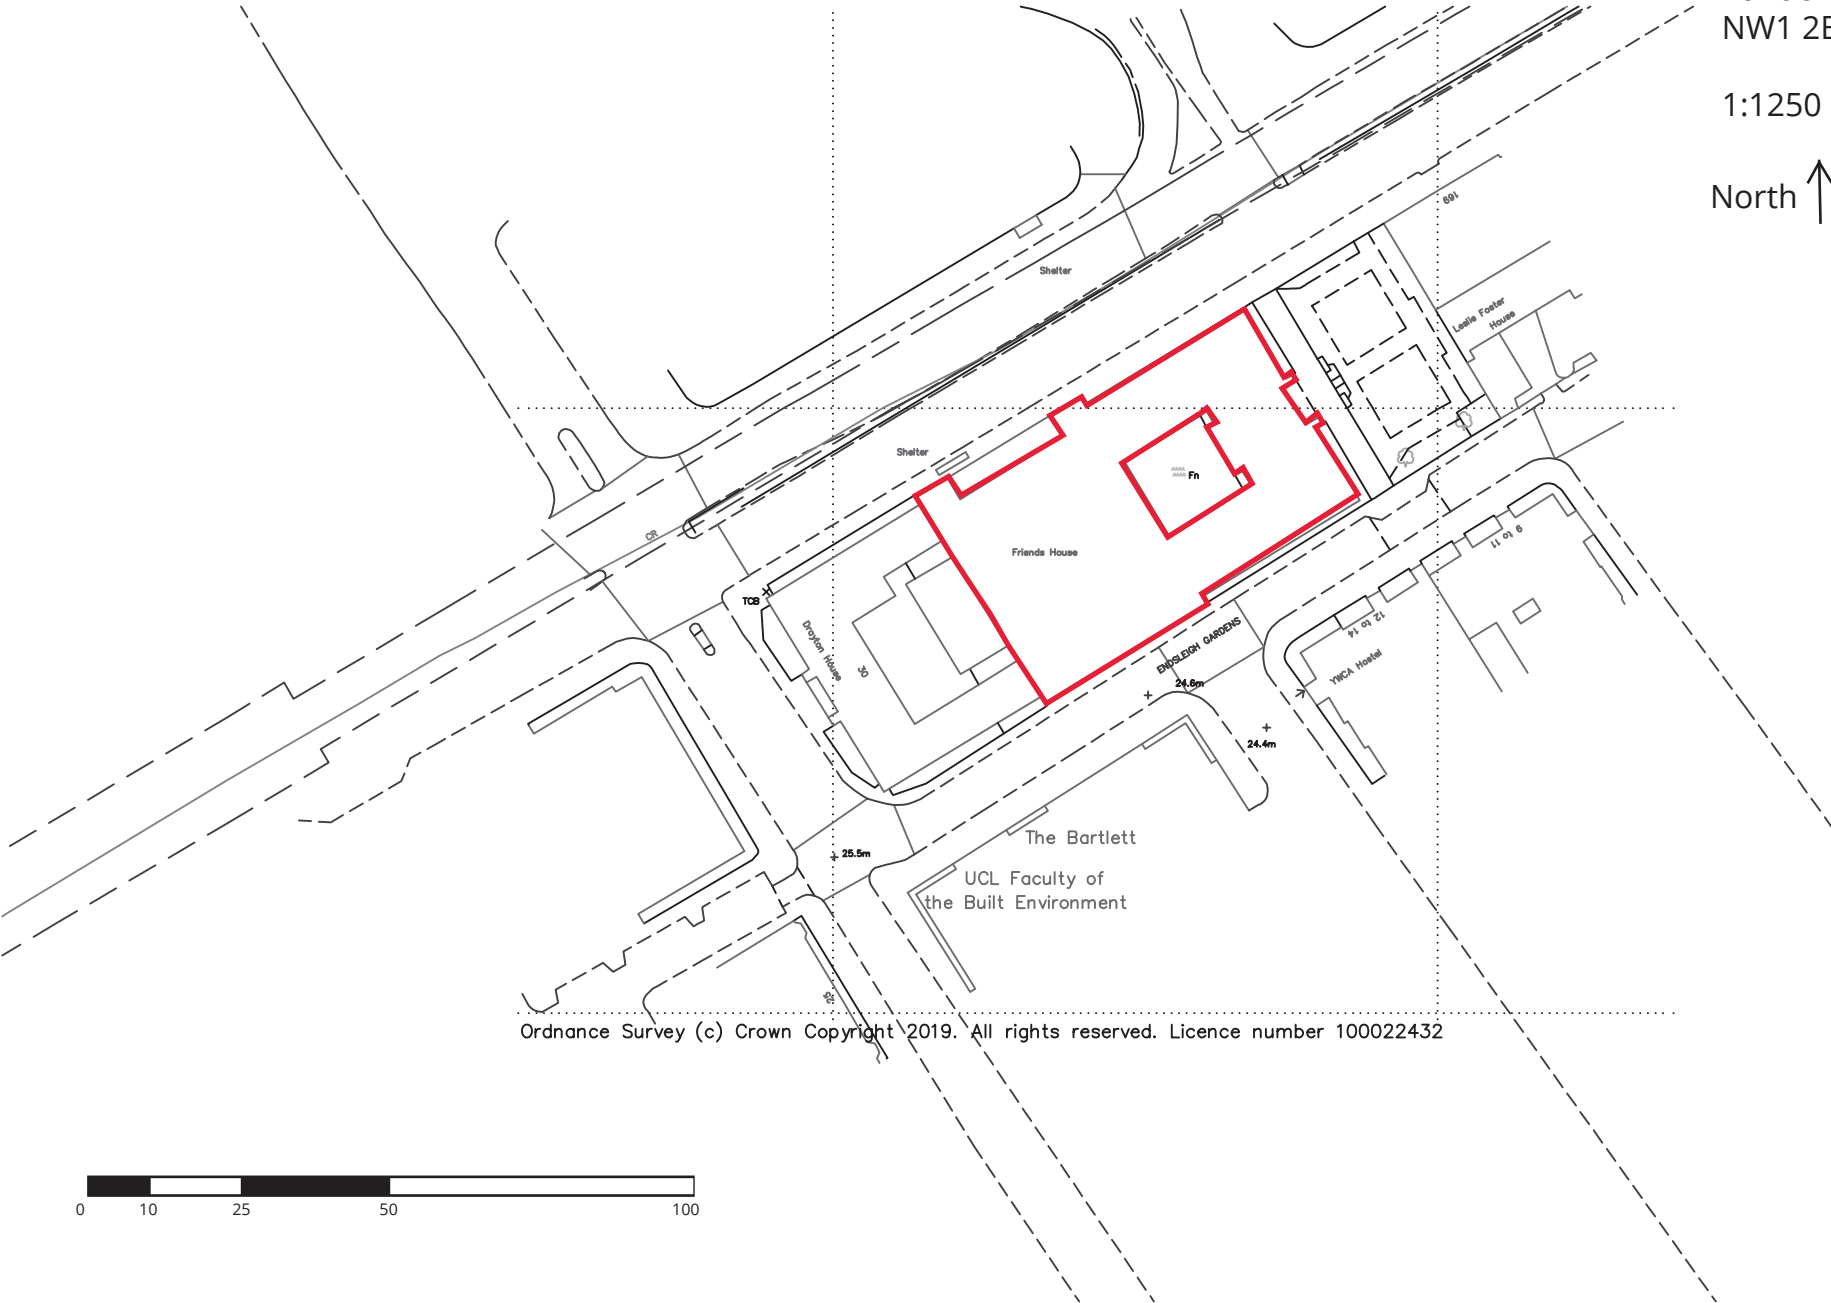

# Site Location Plan

Friends House  
Euston Road  
London  
NW1 2BJ

1:1250

Ordnance Survey (c) Crown Copyright 2019. All rights reserved. Licence number 100022432