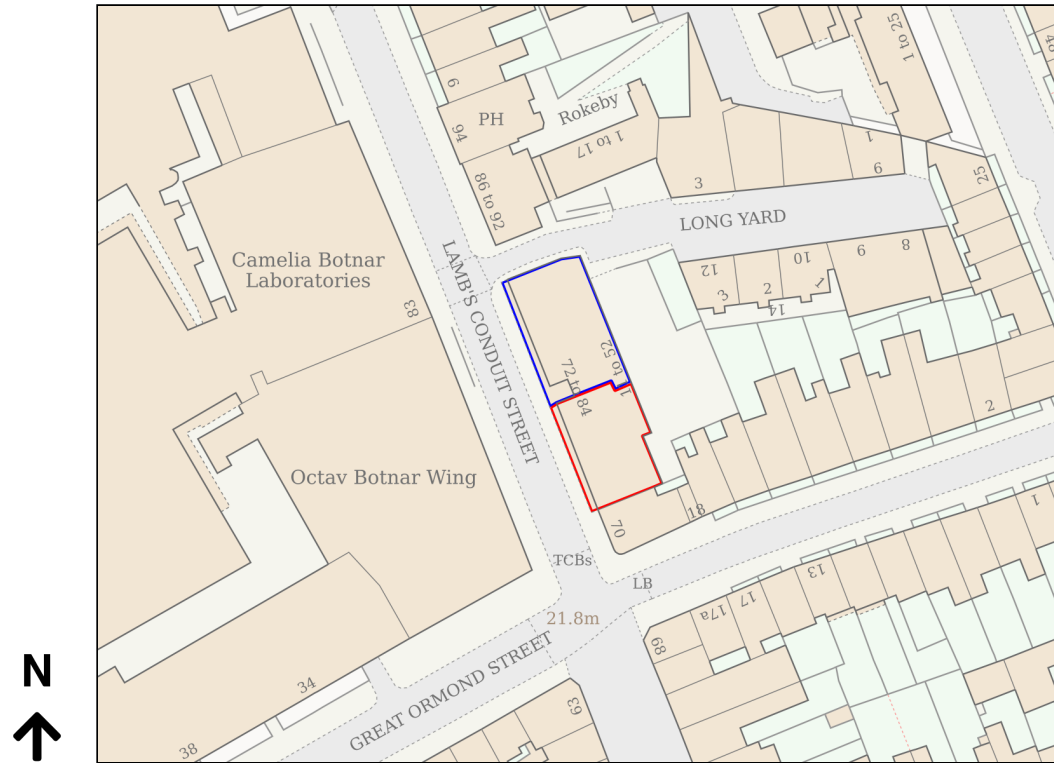

# Location Plan

Site Address: Nudge The Peoples Supermarket, 72-78, Lamb's Conduit Street, London, WC1N 3LP

Date Produced: 04-Sep-2024

Scale: 1:1250 @A4

Planning Portal Reference: PP-13093194v3