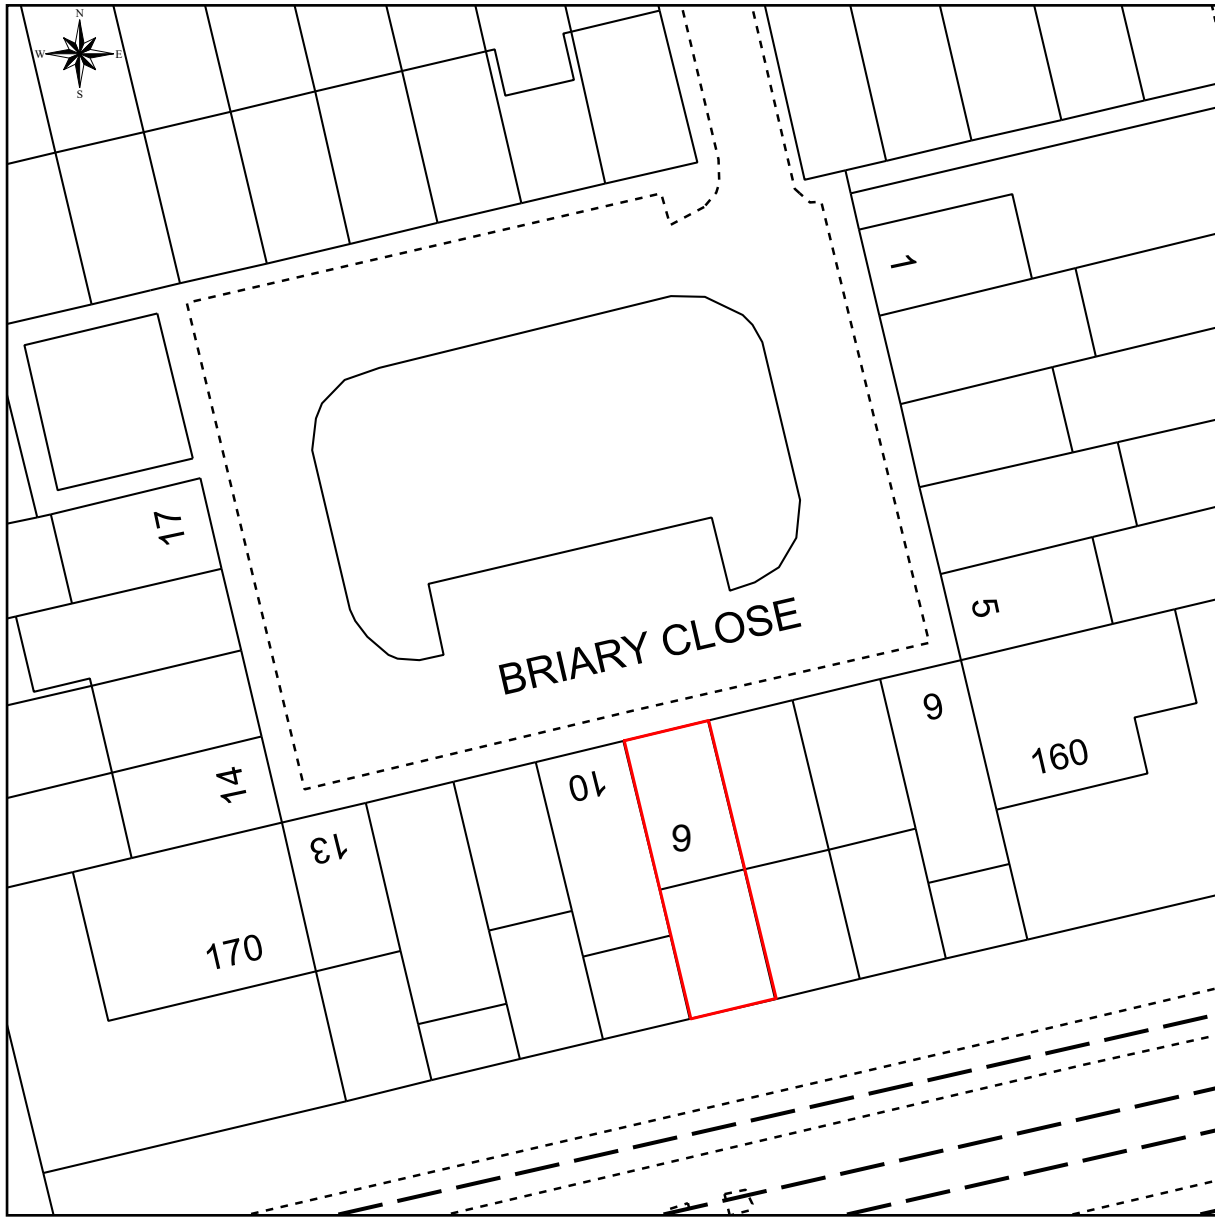

# Site Plan of 9 Briary Close London NW3 3JZ

This Plan includes the following Licensed Data: OS MasterMap, Black and White Site Plan/Block Plan by the Ordnance Survey National Geographic Database and incorporating surveyed revision available at the date of production. Reproduction in whole or in part is prohibited without the prior permission of Ordnance Survey. The representation of a road, track or path is no evidence of a right of way. The representation of features, as lines is no evidence of a property boundary. © Crown copyright and database rights, 2020. Ordnance Survey 0100031673

0m 5m 10m 15m 20m 25m 30m 35m 40m

Scale: 1:500, paper size: A4

Prepared by: Zoe Donoff, 12-10-2020