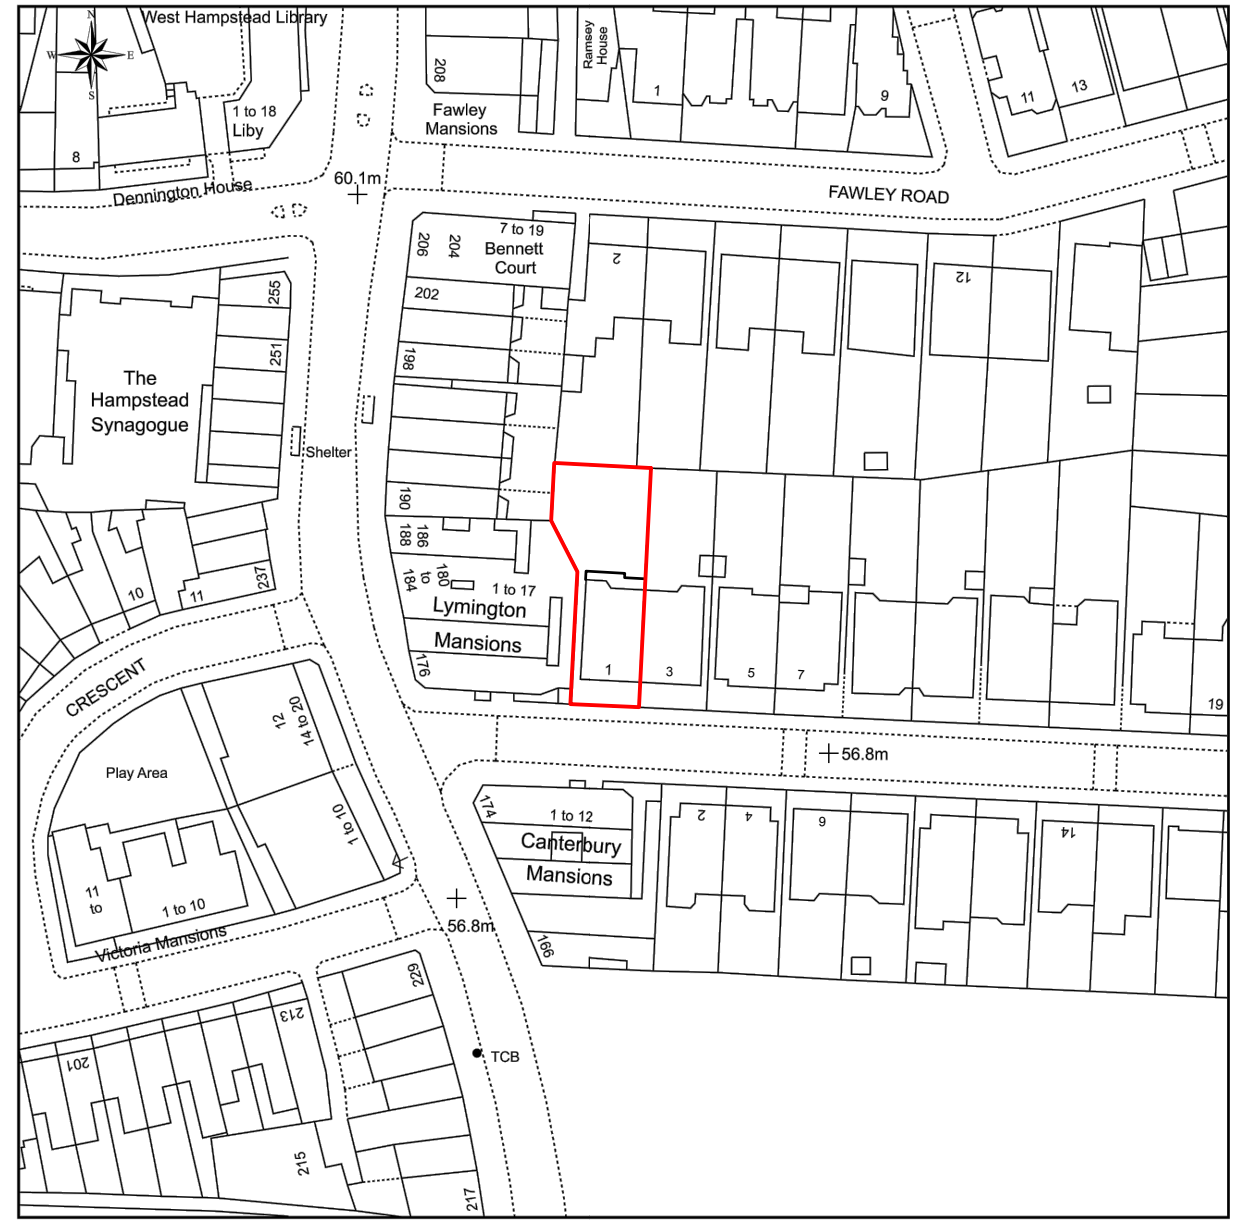

NOTES

DO NOT SCALE FROM THIS DRAWING EXCEPT FOR THE PURPOSES OF PLANNING AND BUILDING REGULATIONS. ALL DIMENSIONS TO BE CHECKED ON SITE.

This Plan includes the following Licensed Data: OS MasterMap Black and White PDF Location Plan by the Ordnance Survey National Geographic Database and incorporating surveyed revision available at the date of production. Reproduction in whole or in part is prohibited without the prior permission of Ordnance Survey. The representation of a road, track or path is no evidence of a right of way. The representation of features, as lines is no evidence of a property boundary. © Crown copyright and database rights, 2023. Ordnance Survey 0100031673

REVISION:

PROJECT TITLE

1 LYMINGTON ROAD

AURAA  
STUDIO

www.auraa.studio      1A Chalk Farm Parade  
info@auraa.studio      London    NW3 2BN

TITLE

SITE LOCATION PLAN

DATE      27.08.2024

SCALE      1/1250 @ A3

DRAWN      LC / RL

STATUS      PLANNING

DRG No      2426\_EX\_001

REV: