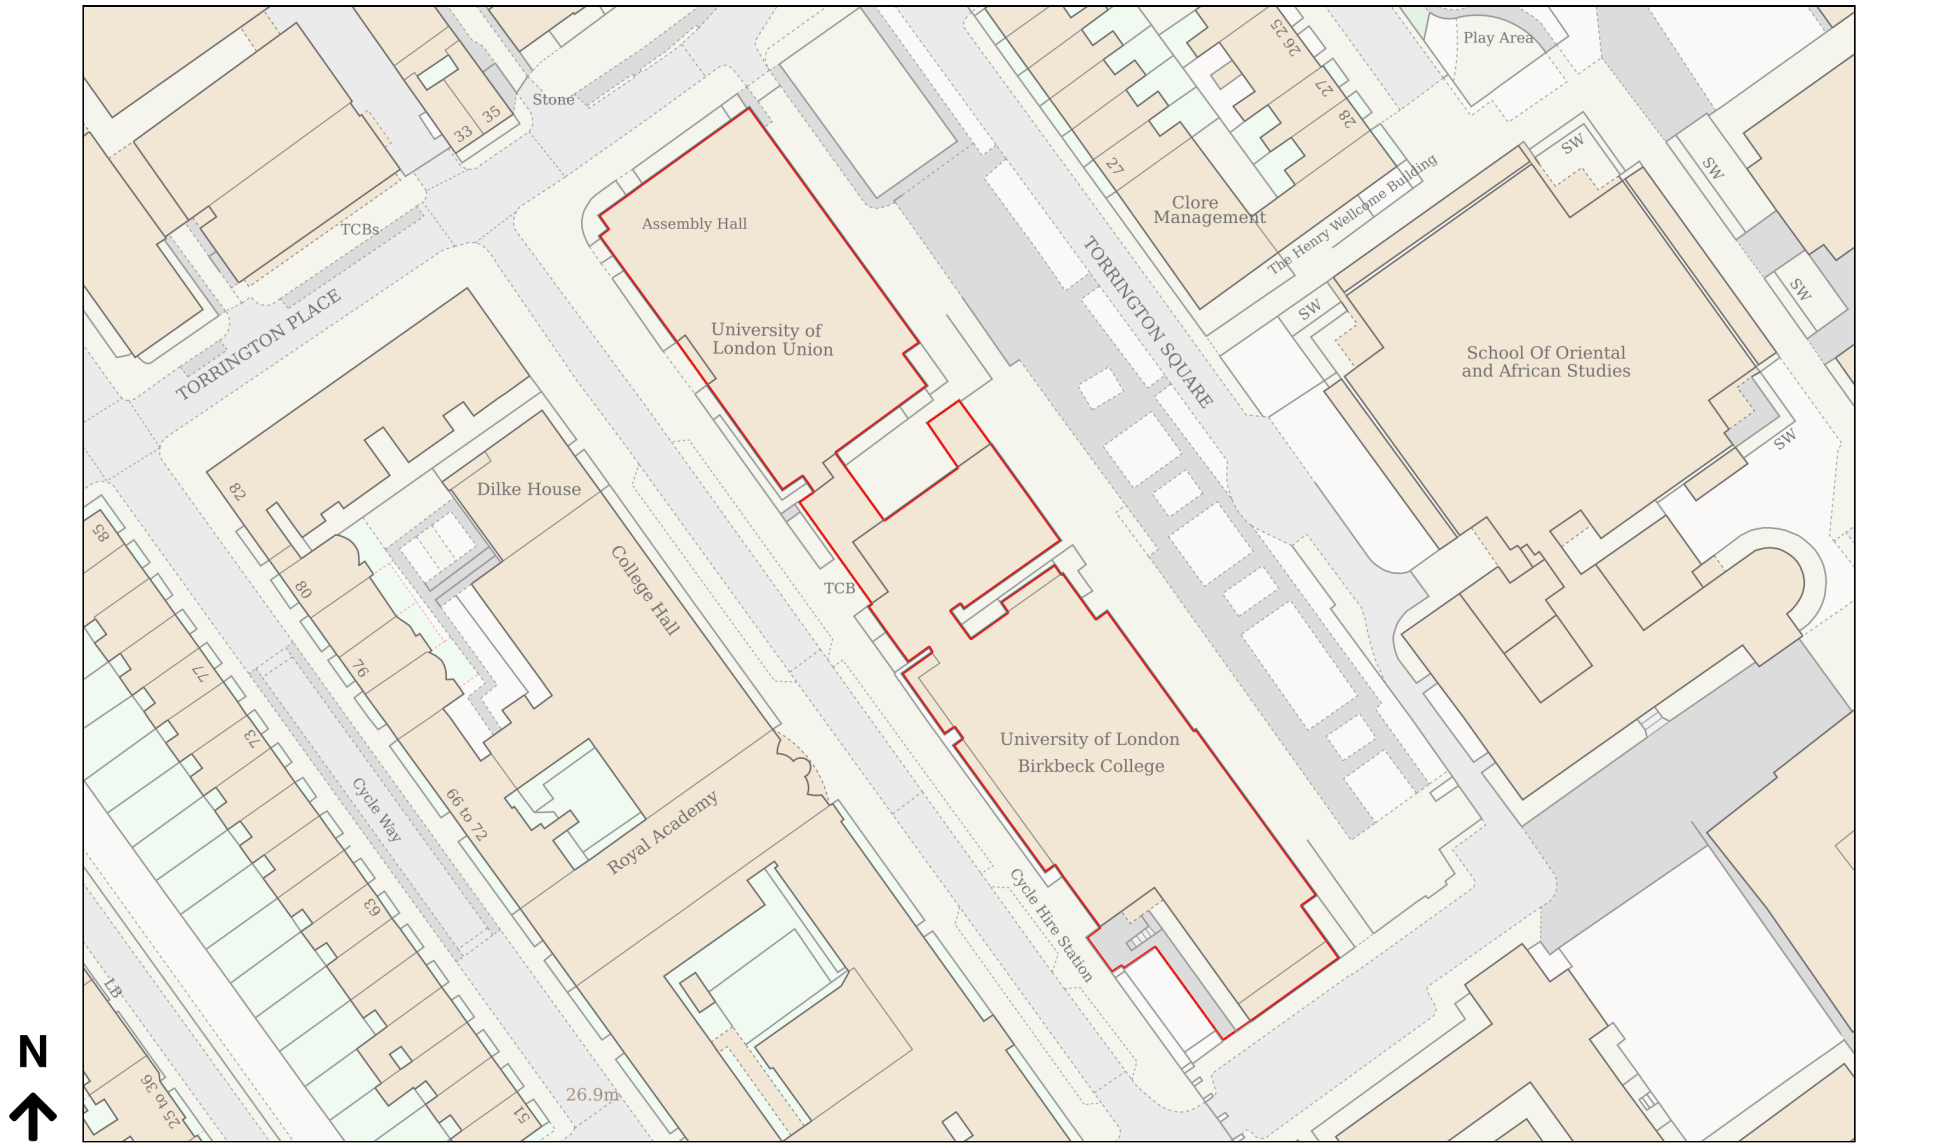

Location Plan

Site Address: University Of London Birkbeck College, Malet Street, London, WC1E 7HX

Date Produced: 29-Aug-2024

Scale: 1:1250 @A4

Planning Portal Reference: PP-13367124v1