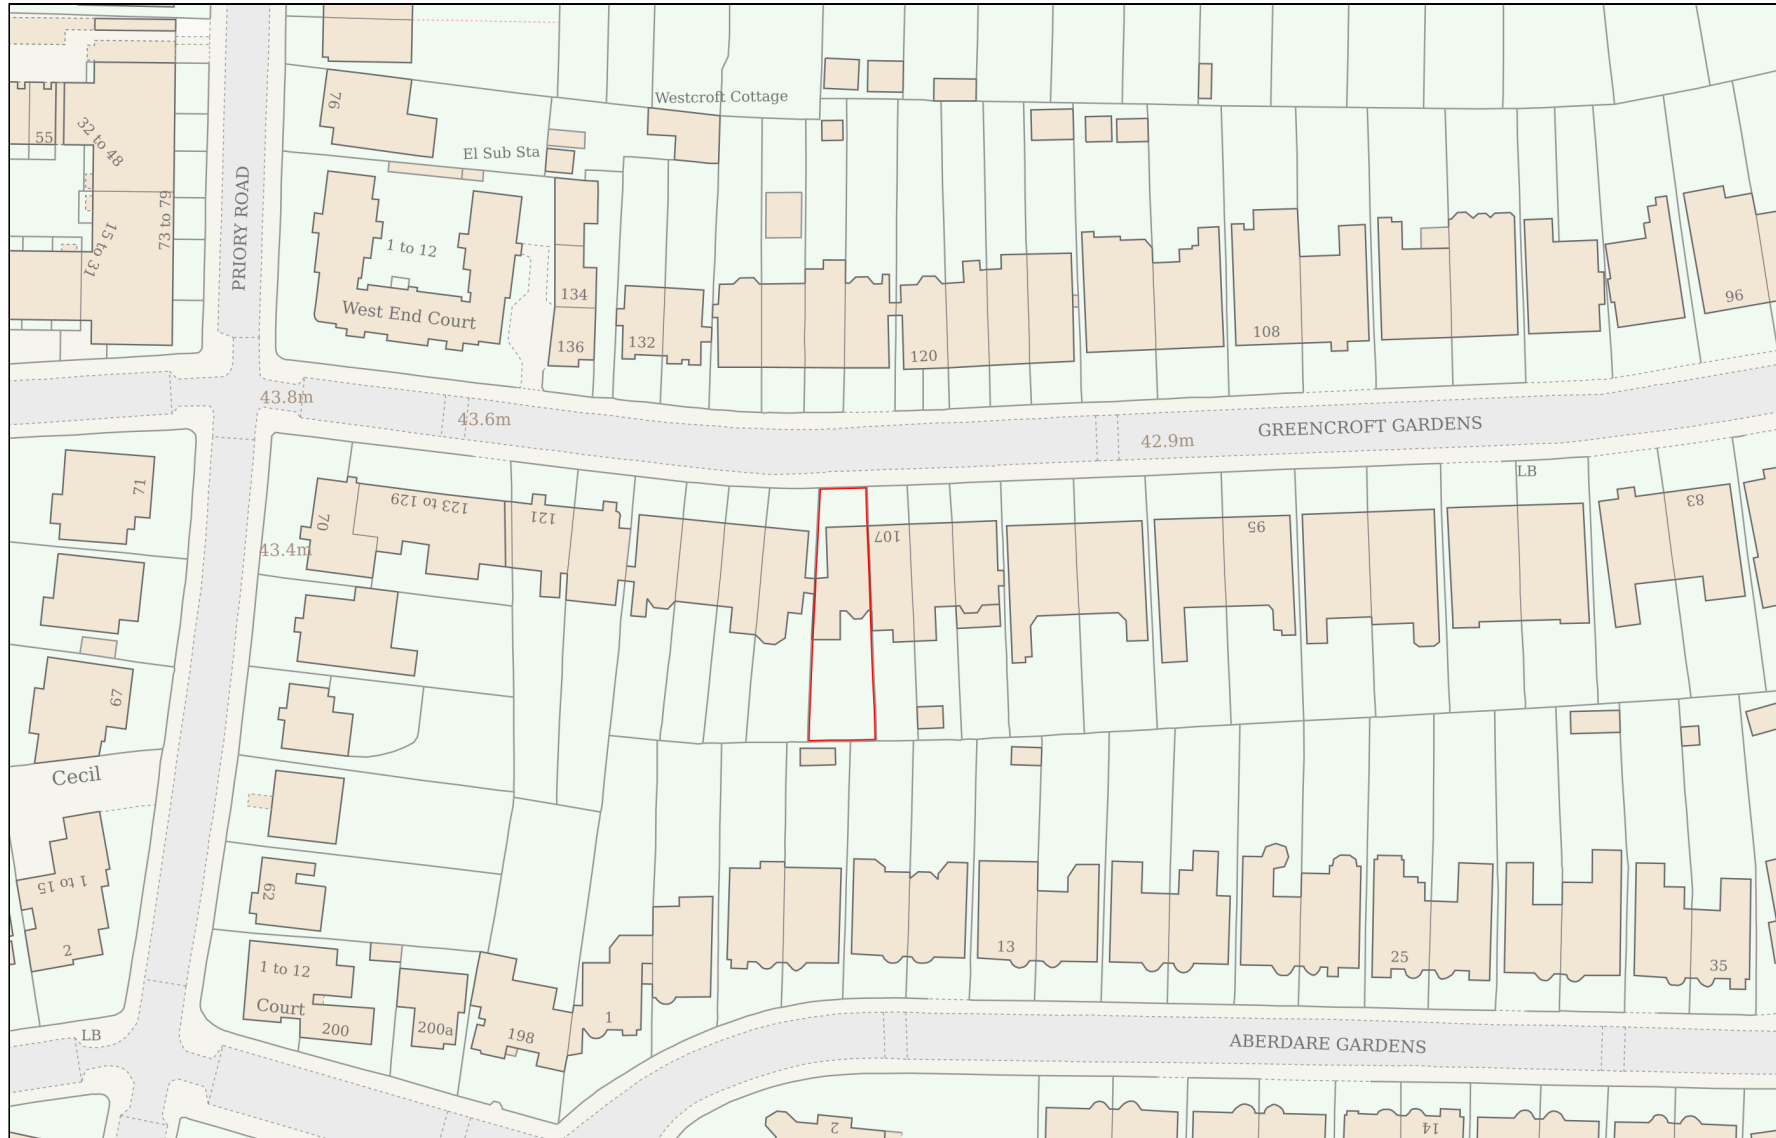

# Location Plan

Site Address: Flat Ground Floor, 109, Greencroft Gardens, London, NW6 3PE

Date Produced: 27-Aug-2024

Scale: 1:1250 @A4

Planning Portal Reference: PP-13362737v1