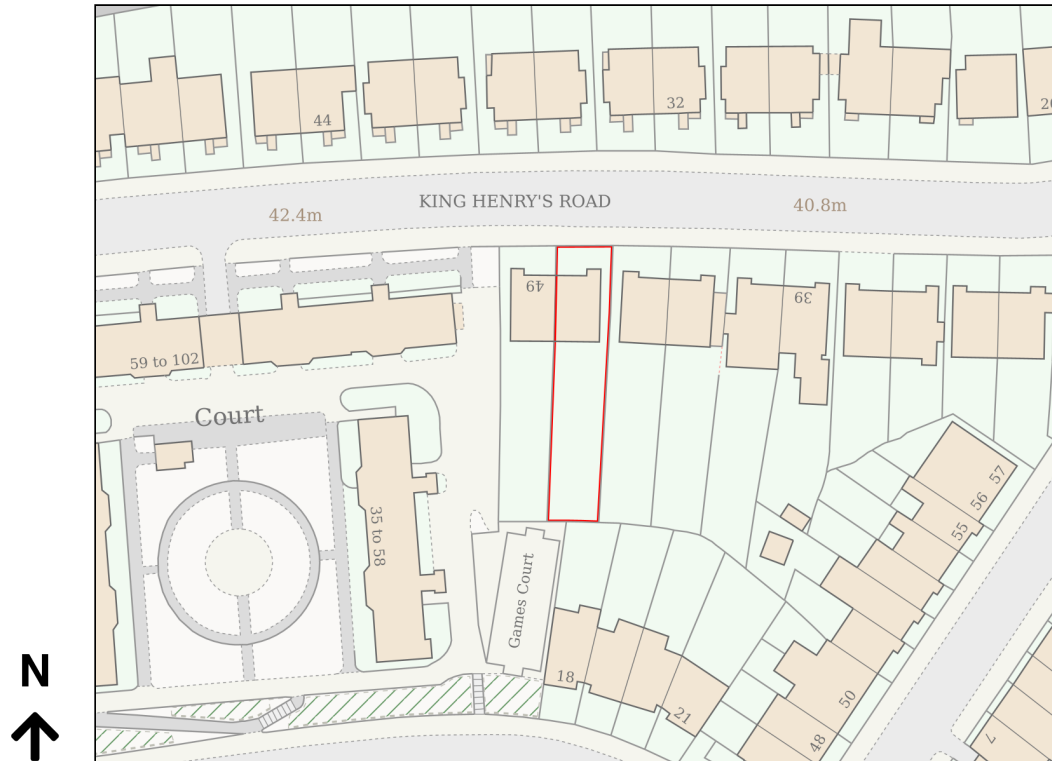

Location Plan

Site Address: Flat Ground Floor, 47, King Henry's Road, London, NW3 3QR

Date Produced: 23-Aug-2024

Scale: 1:1250 @A4

Planning Portal Reference: PP-13356292v1