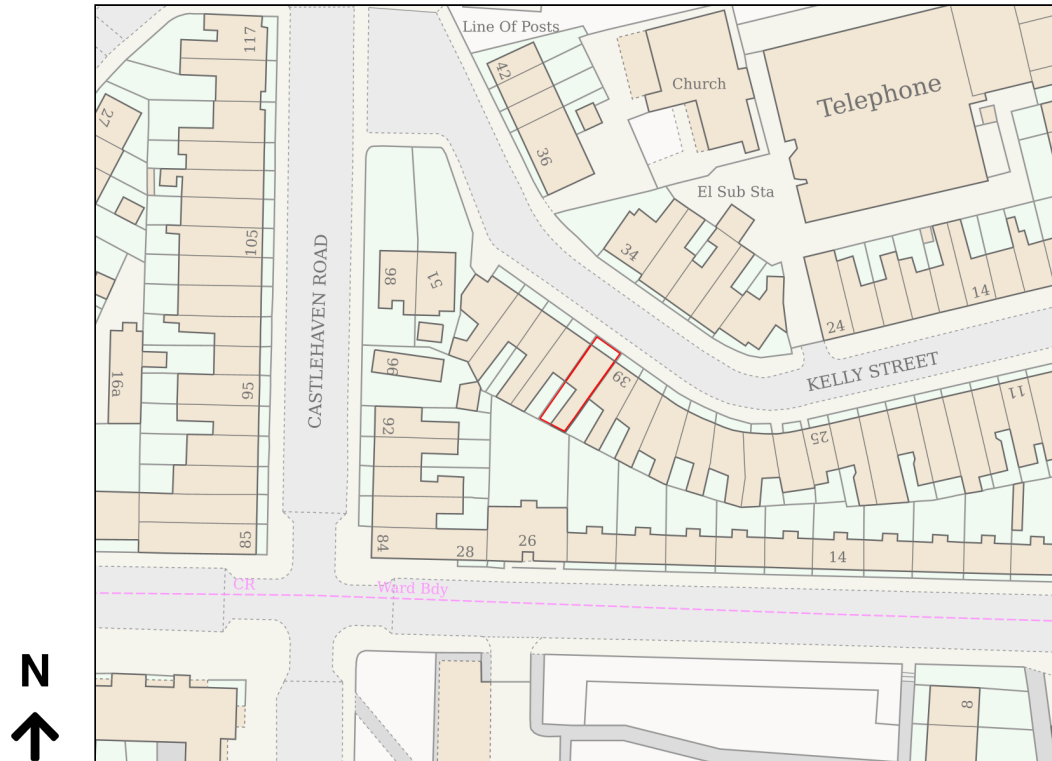

Location Plan

Site Address: 41, Kelly Street, London, NW1 8PG

Date Produced: 22-Aug-2024

Scale: 1:1250 @A4

Planning Portal Reference: PP-13349627v1