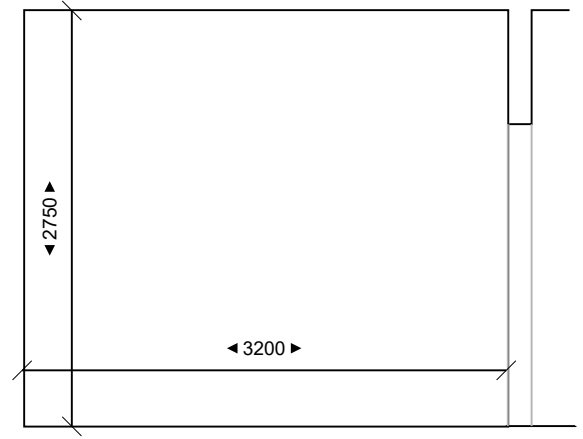

Front Elevation

Rear Elevation

Scale 1:50

Melisande Besse

41 Kelly Street, NW1 8PG

Internal Wall Elevation Existing Rev 01

KS41_WALL_ELEV_EXISTING_01