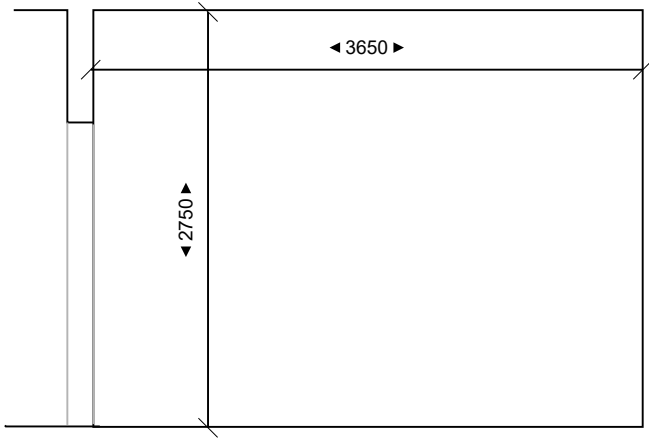

Front Elevation

Rear Elevation

Scale 1:50

Melisande Besse

41 Kelly Street, NW1 8PG

Internal Wall Elevation Existing Rev 01

KS41_WALL_ELEV_EXISTING_01