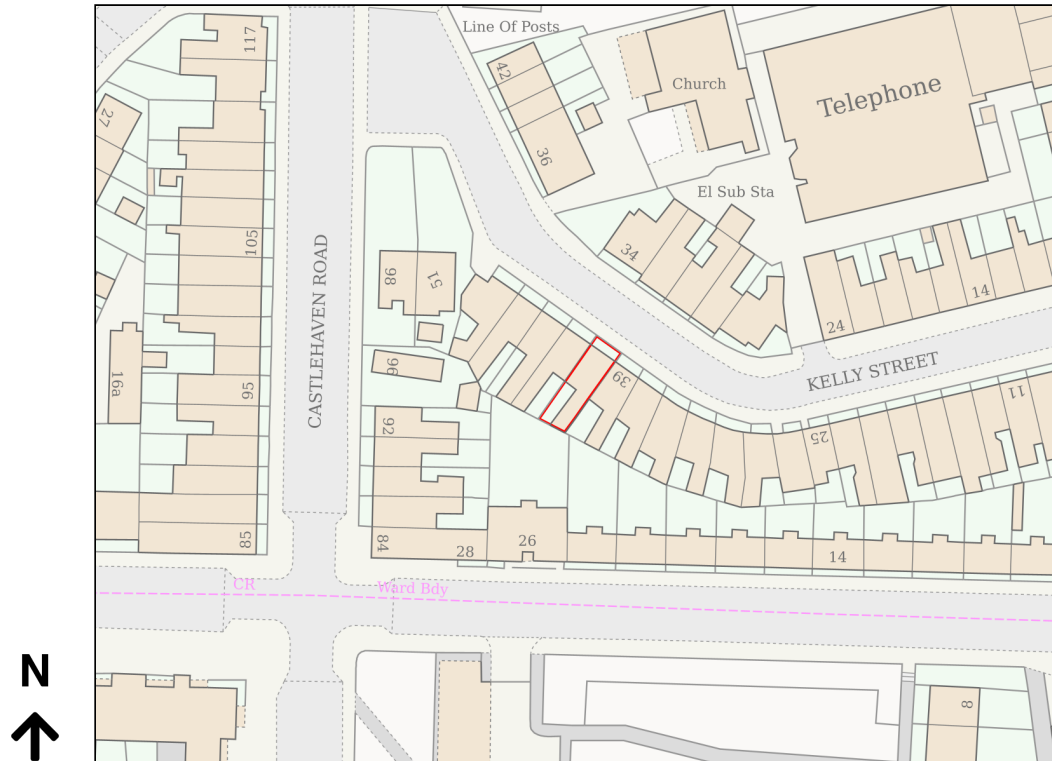

# Location Plan

Site Address: 41, Kelly Street, London, NW1 8PG

Date Produced: 22-Aug-2024

Scale: 1:1250 @A4

Planning Portal Reference: PP-13346322v1