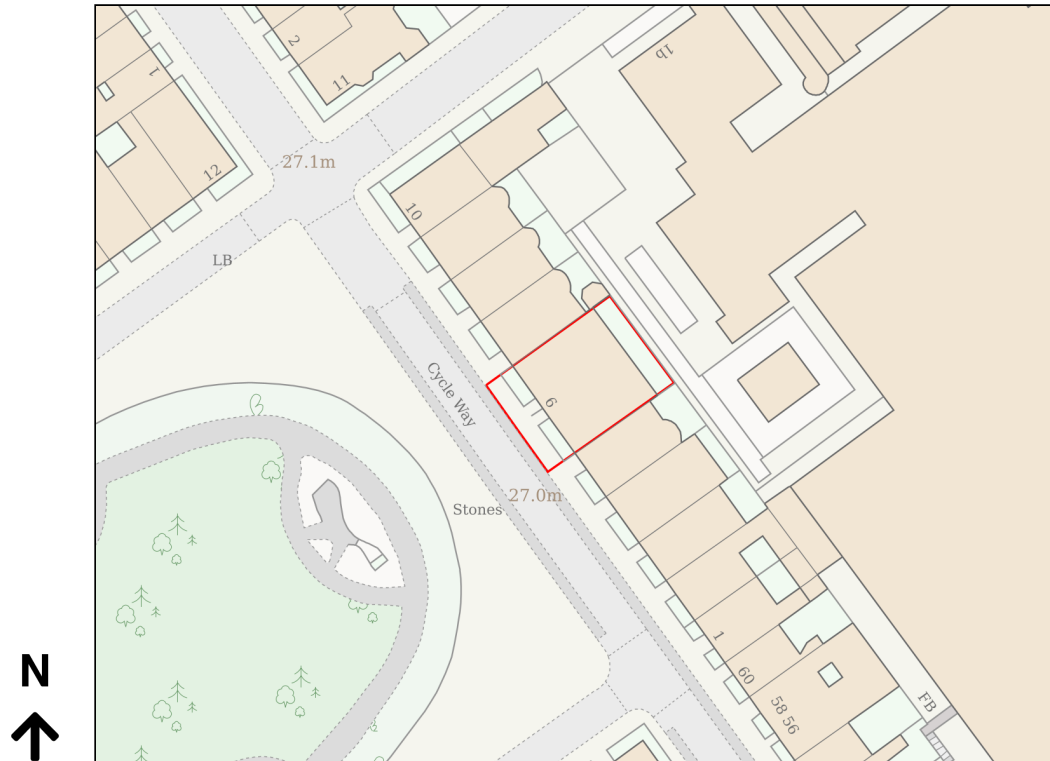

Location Plan

Site Address: Easting: 529914 Northing: 181711

Date Produced: 22-Aug-2024

Scale: 1:1250 @A4

Planning Portal Reference: PP-13316384v1