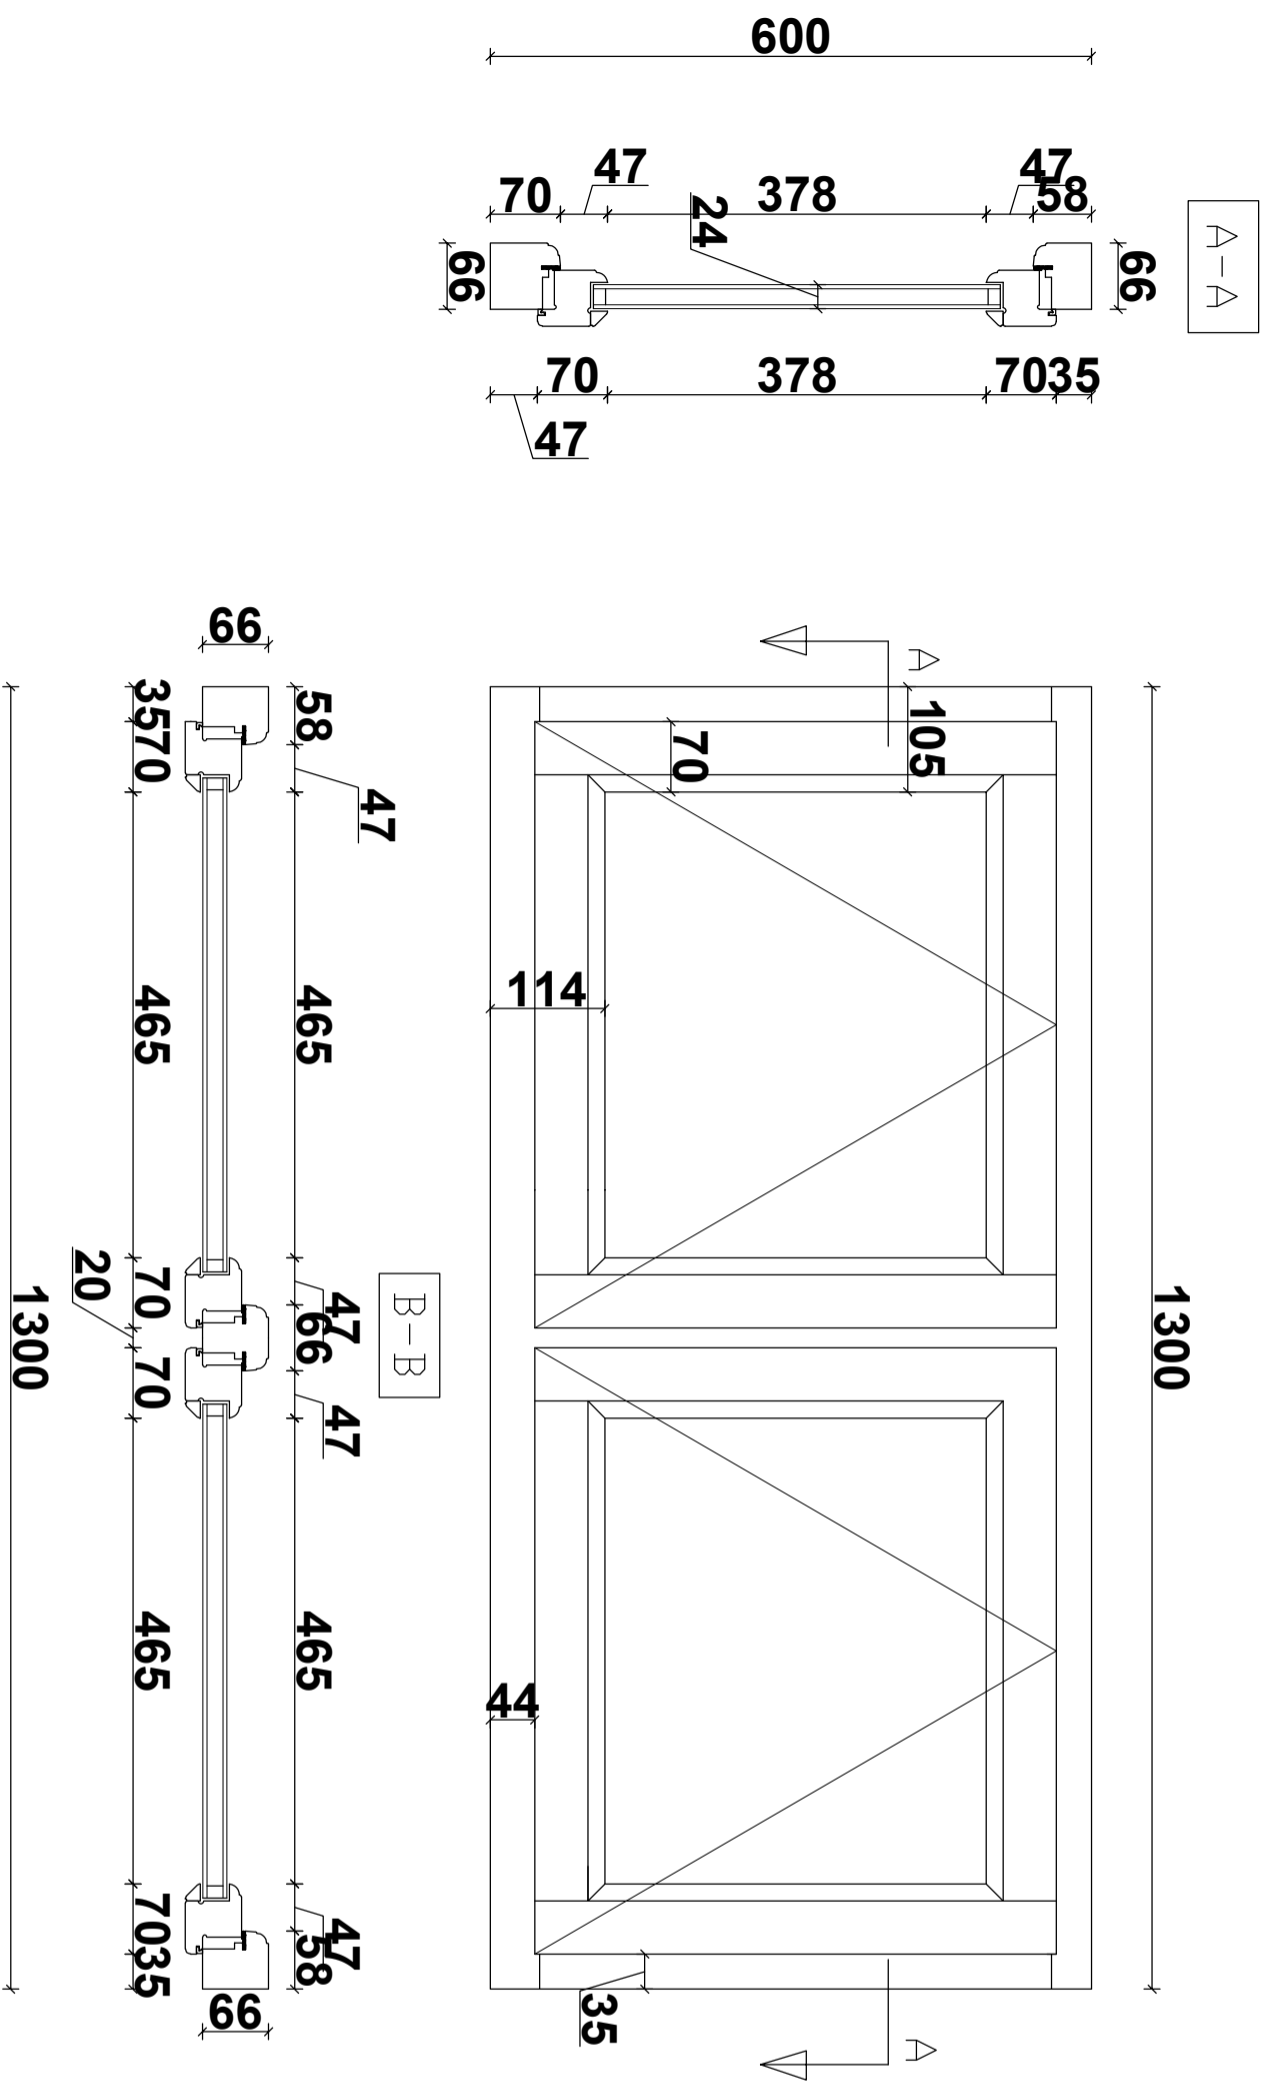

StormProof window

Leggman May24

Viewed: Externally

Date: 18/07/2024

Company: Edgware glazing

Customer print name:

Customer signature: