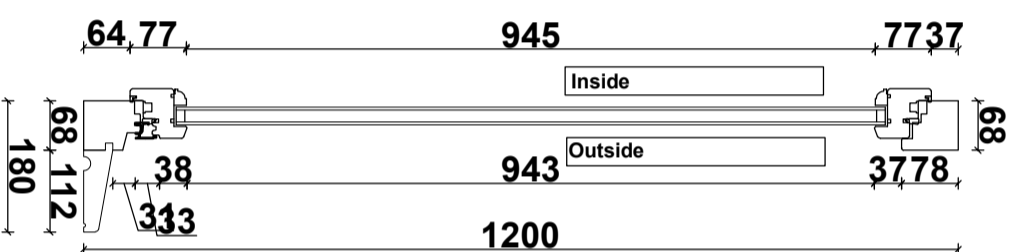

Tilt & Turn Euro profile

Viewed from **INSIDE**

Viewed from **OUTSIDE**

Leggman May24

Viewed: Externally

Date: 18/07/2024

Company: Edgware glazing

Customer print name: