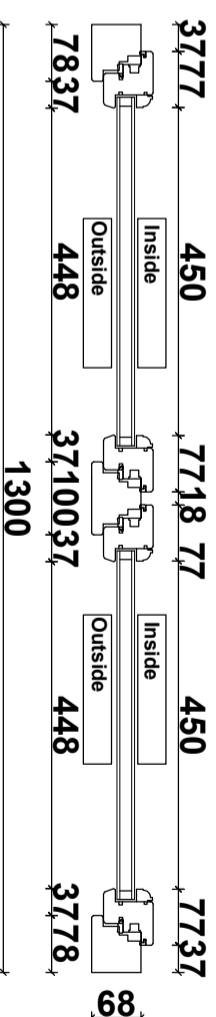

Tilt & Turn Euro profile

Viewed from **INSIDE**

Viewed from **OUTSIDE**

Leggman May24

Viewed: Externally

Date: 18/07/2024

Company: Edgware glazing

Customer print name: