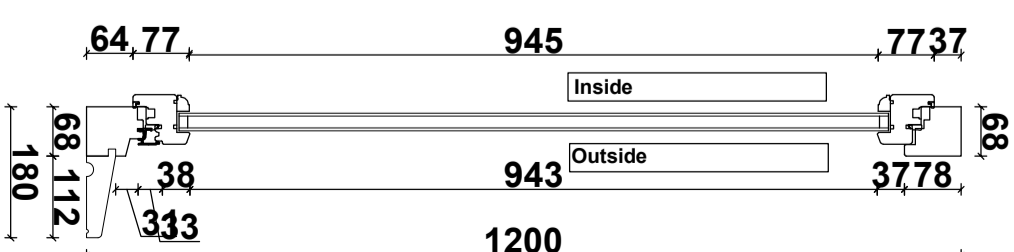

Tilt & Turn Euro profile

Viewed from **INSIDE**

Viewed from **OUTSIDE**

Leggman May24

Viewed: Externally

Date: 18/07/2024

Company: Edgware glazing

Customer print name: