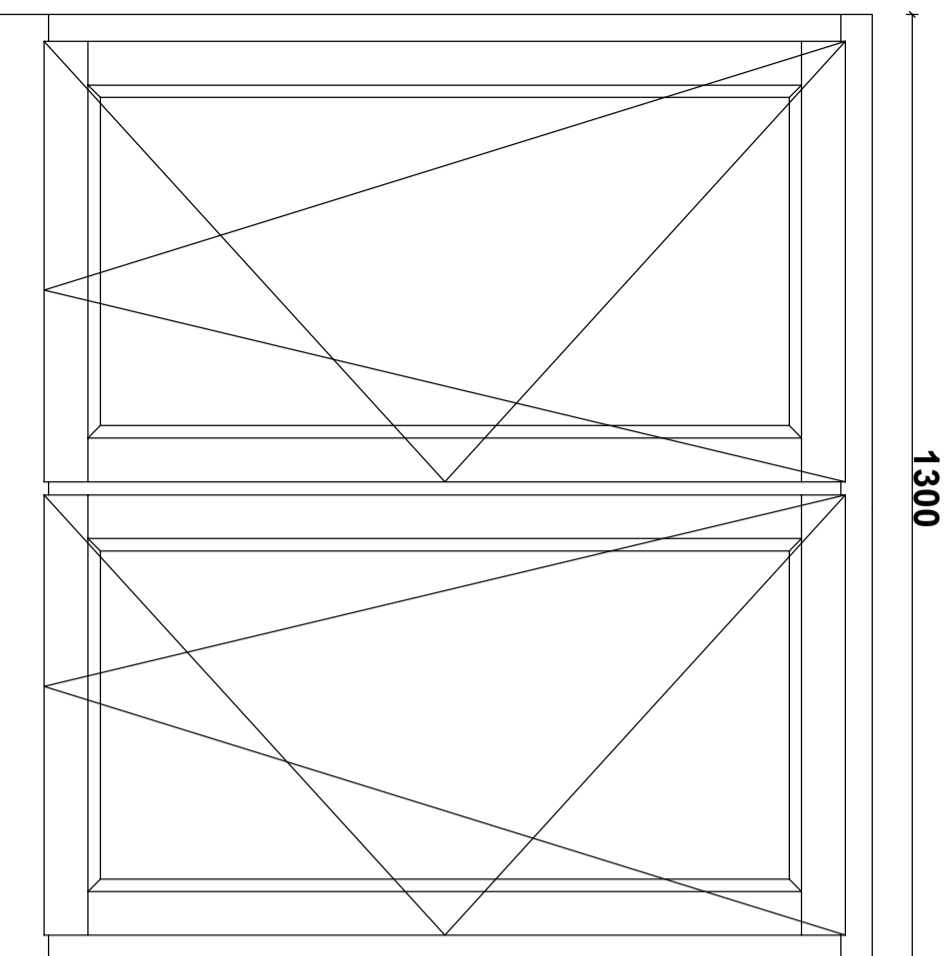

Tilt & Turn Euro profile

Viewed from **INSIDE**

Viewed from **OUTSIDE**

Leggman May24

Viewed: Externally

Date: 18/07/2024

Company: Edgware glazing

Customer print name: