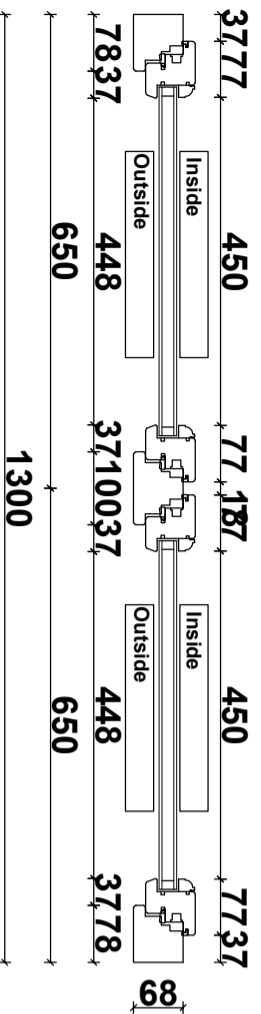

Tilt & Turn Euro profile

Viewed from **INSIDE**

Viewed from **OUTSIDE**

Leggman May24

Viewed: Externally

Date: 18/07/2024

Company: Edgware glazing

Customer print name: