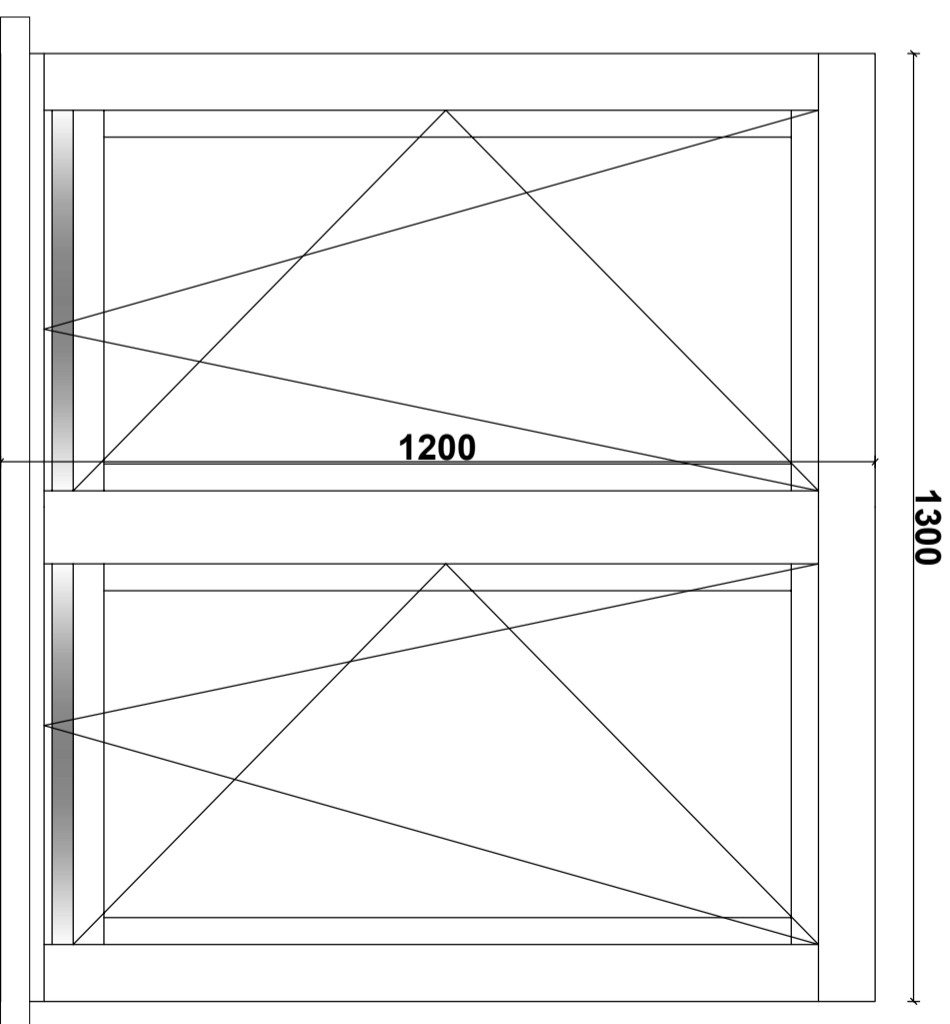

Tilt & Turn Euro profile

Viewed from **INSIDE**

Viewed from **OUTSIDE**

Leggman May24

Viewed: Externally

Date: 18/07/2024

Company: Edgware glazing

Customer print name: