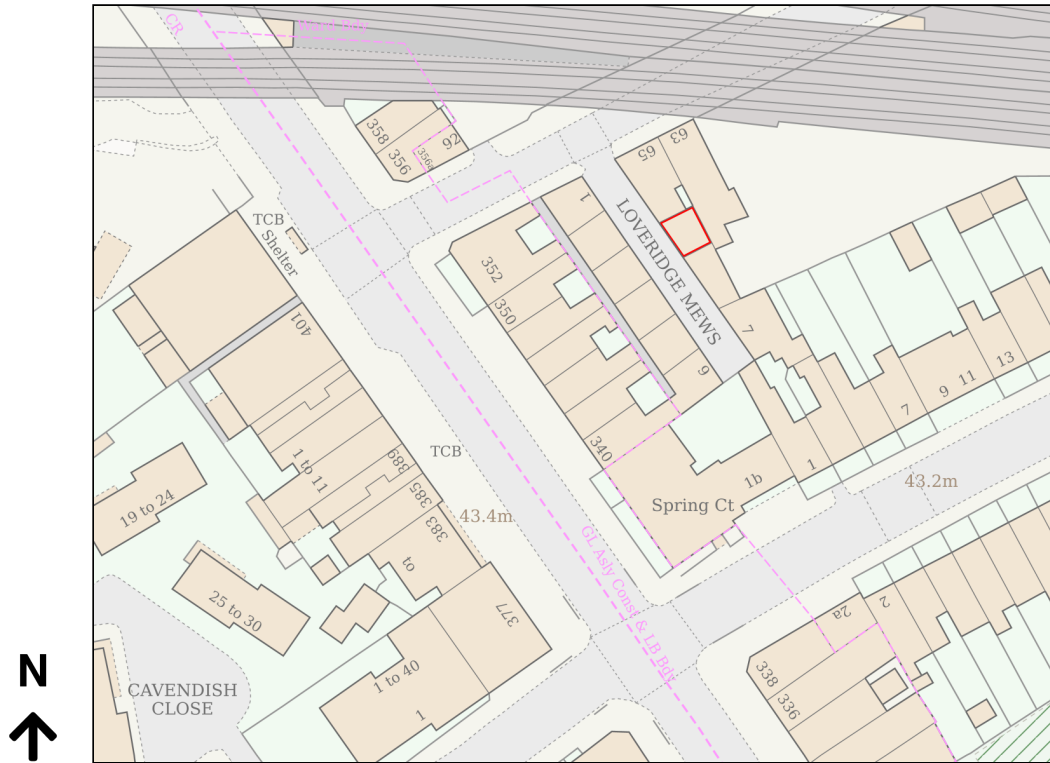

Location Plan

Site Address: 11, Loveridge Mews, London, NW6 2DP

Date Produced: 21-Aug-2024

Scale: 1:1250 @A4

Planning Portal Reference: PP-13351879v1