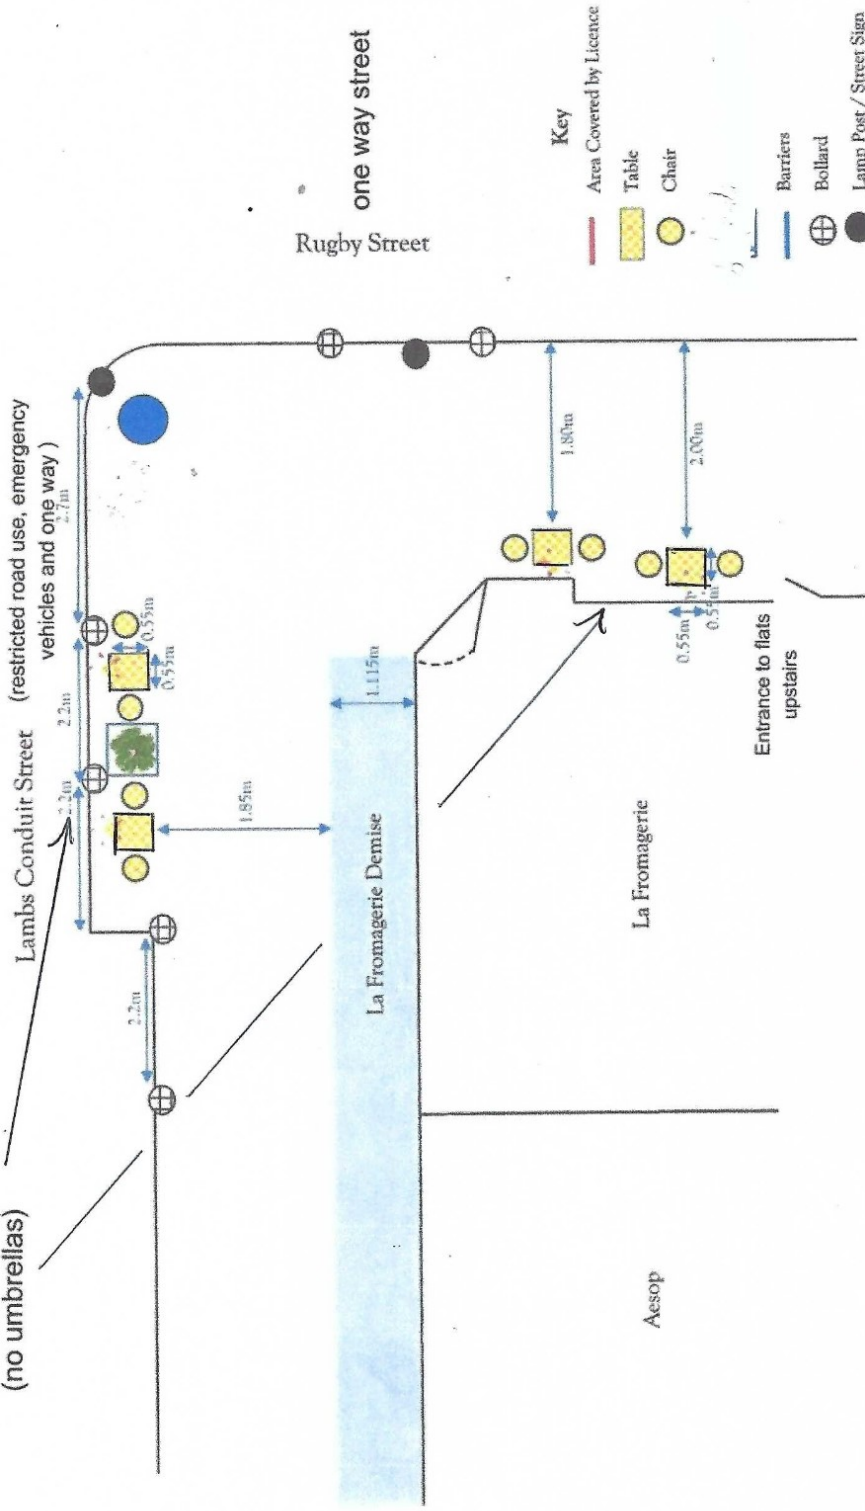

Seating made from steel can withstand heavy wind
 4 tables 60 cm wide
 8 chairs 43 cm wide (no umbrellas)

- Key**
- Area Covered by Licence
 - Table
 - Chair
 - Barriers
 - Bollard
 - Lamp Post / Street Sign
 - Existing Council Bin

Pavement Licence Plan
 La Fromagerie
 52 Lambs Conduit Street, London WC1N 3L