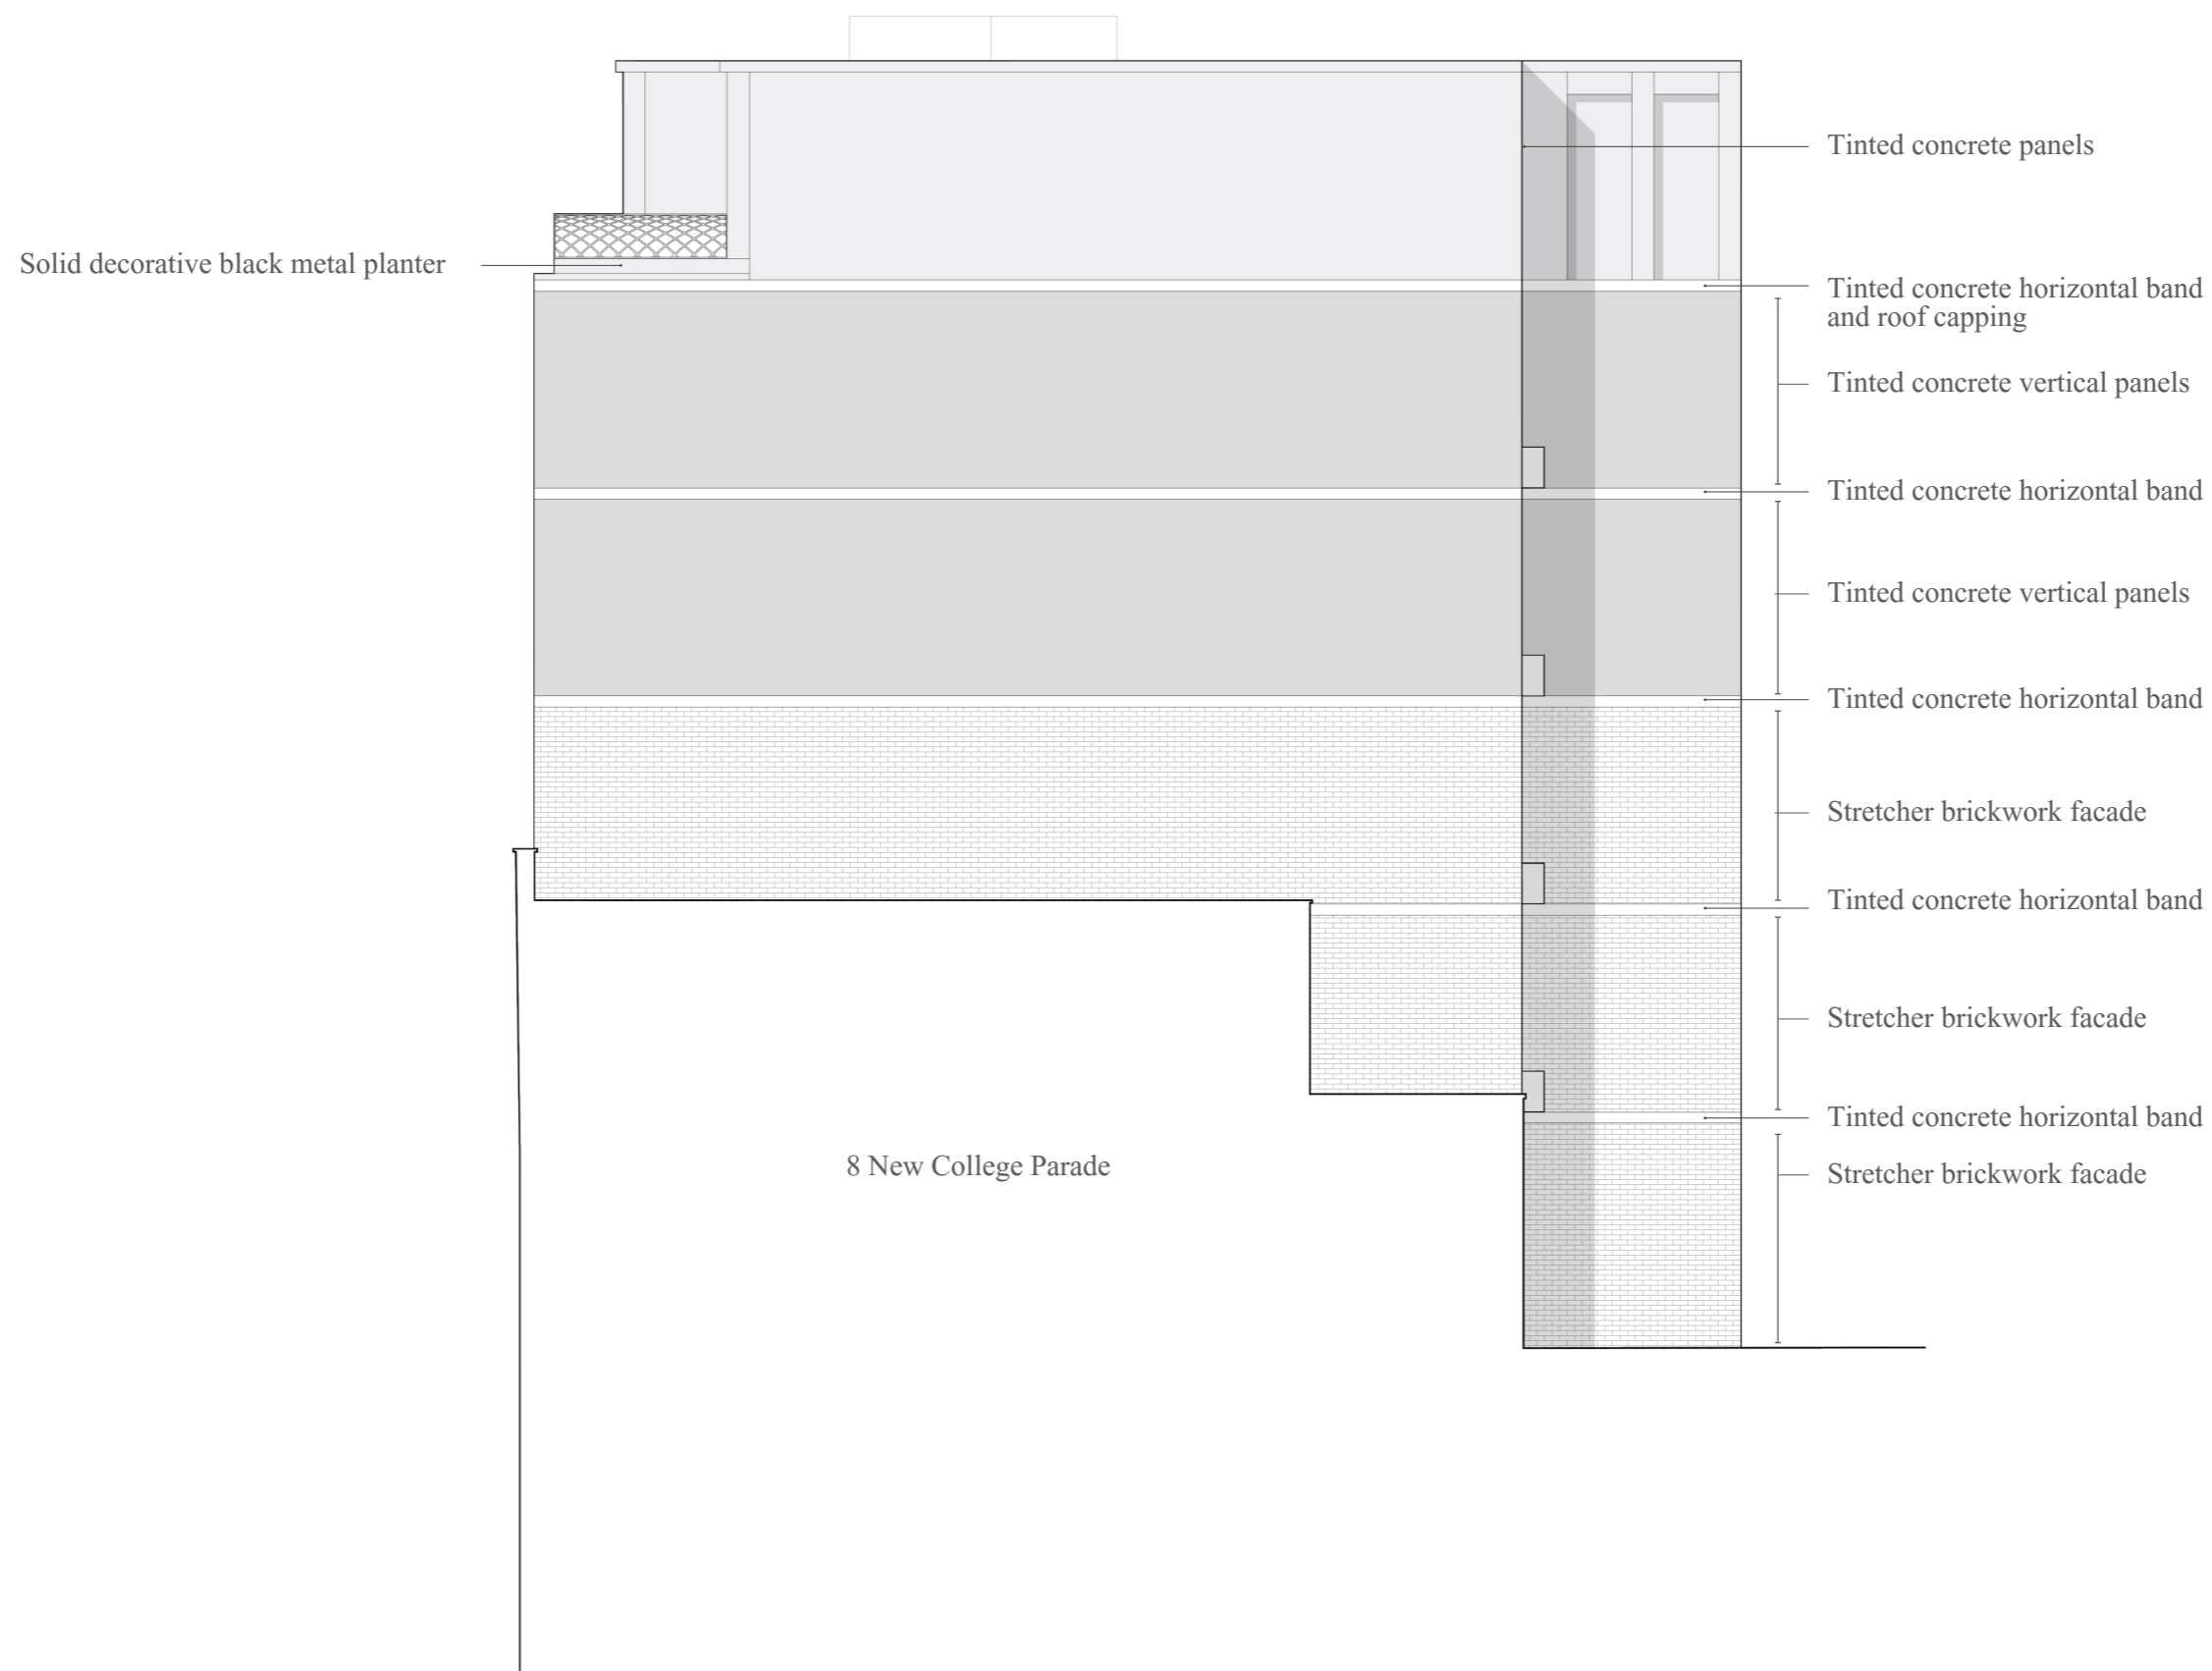

PROPOSED DRAWINGS
ELEVATIONS

PROPOSED SOUTH EAST ELEVATION. DRAWING no. 3002

9-12 NEW COLLEGE PARADE, FINCHLEY ROAD, NW3 5EX