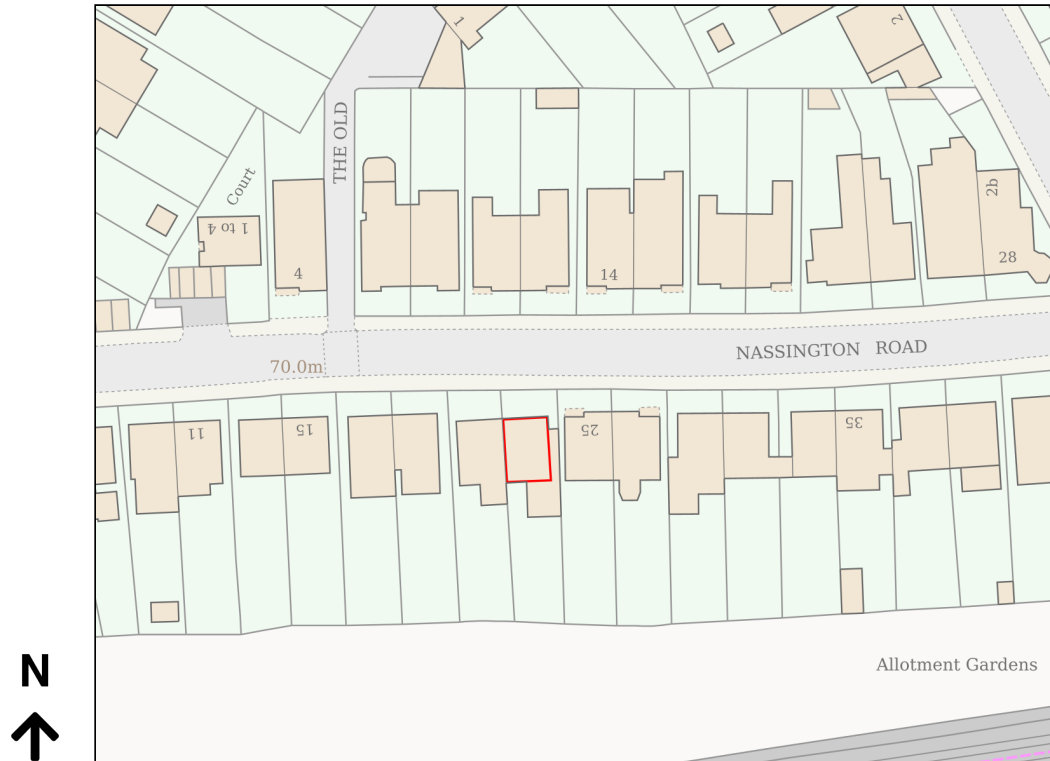

Location Plan

Site Address: Flat 4, 23, Nassington Road, London, NW3 2TX

Date Produced: 14-Aug-2024

Scale: 1:1250 @A4

Planning Portal Reference: PP-13324529v1