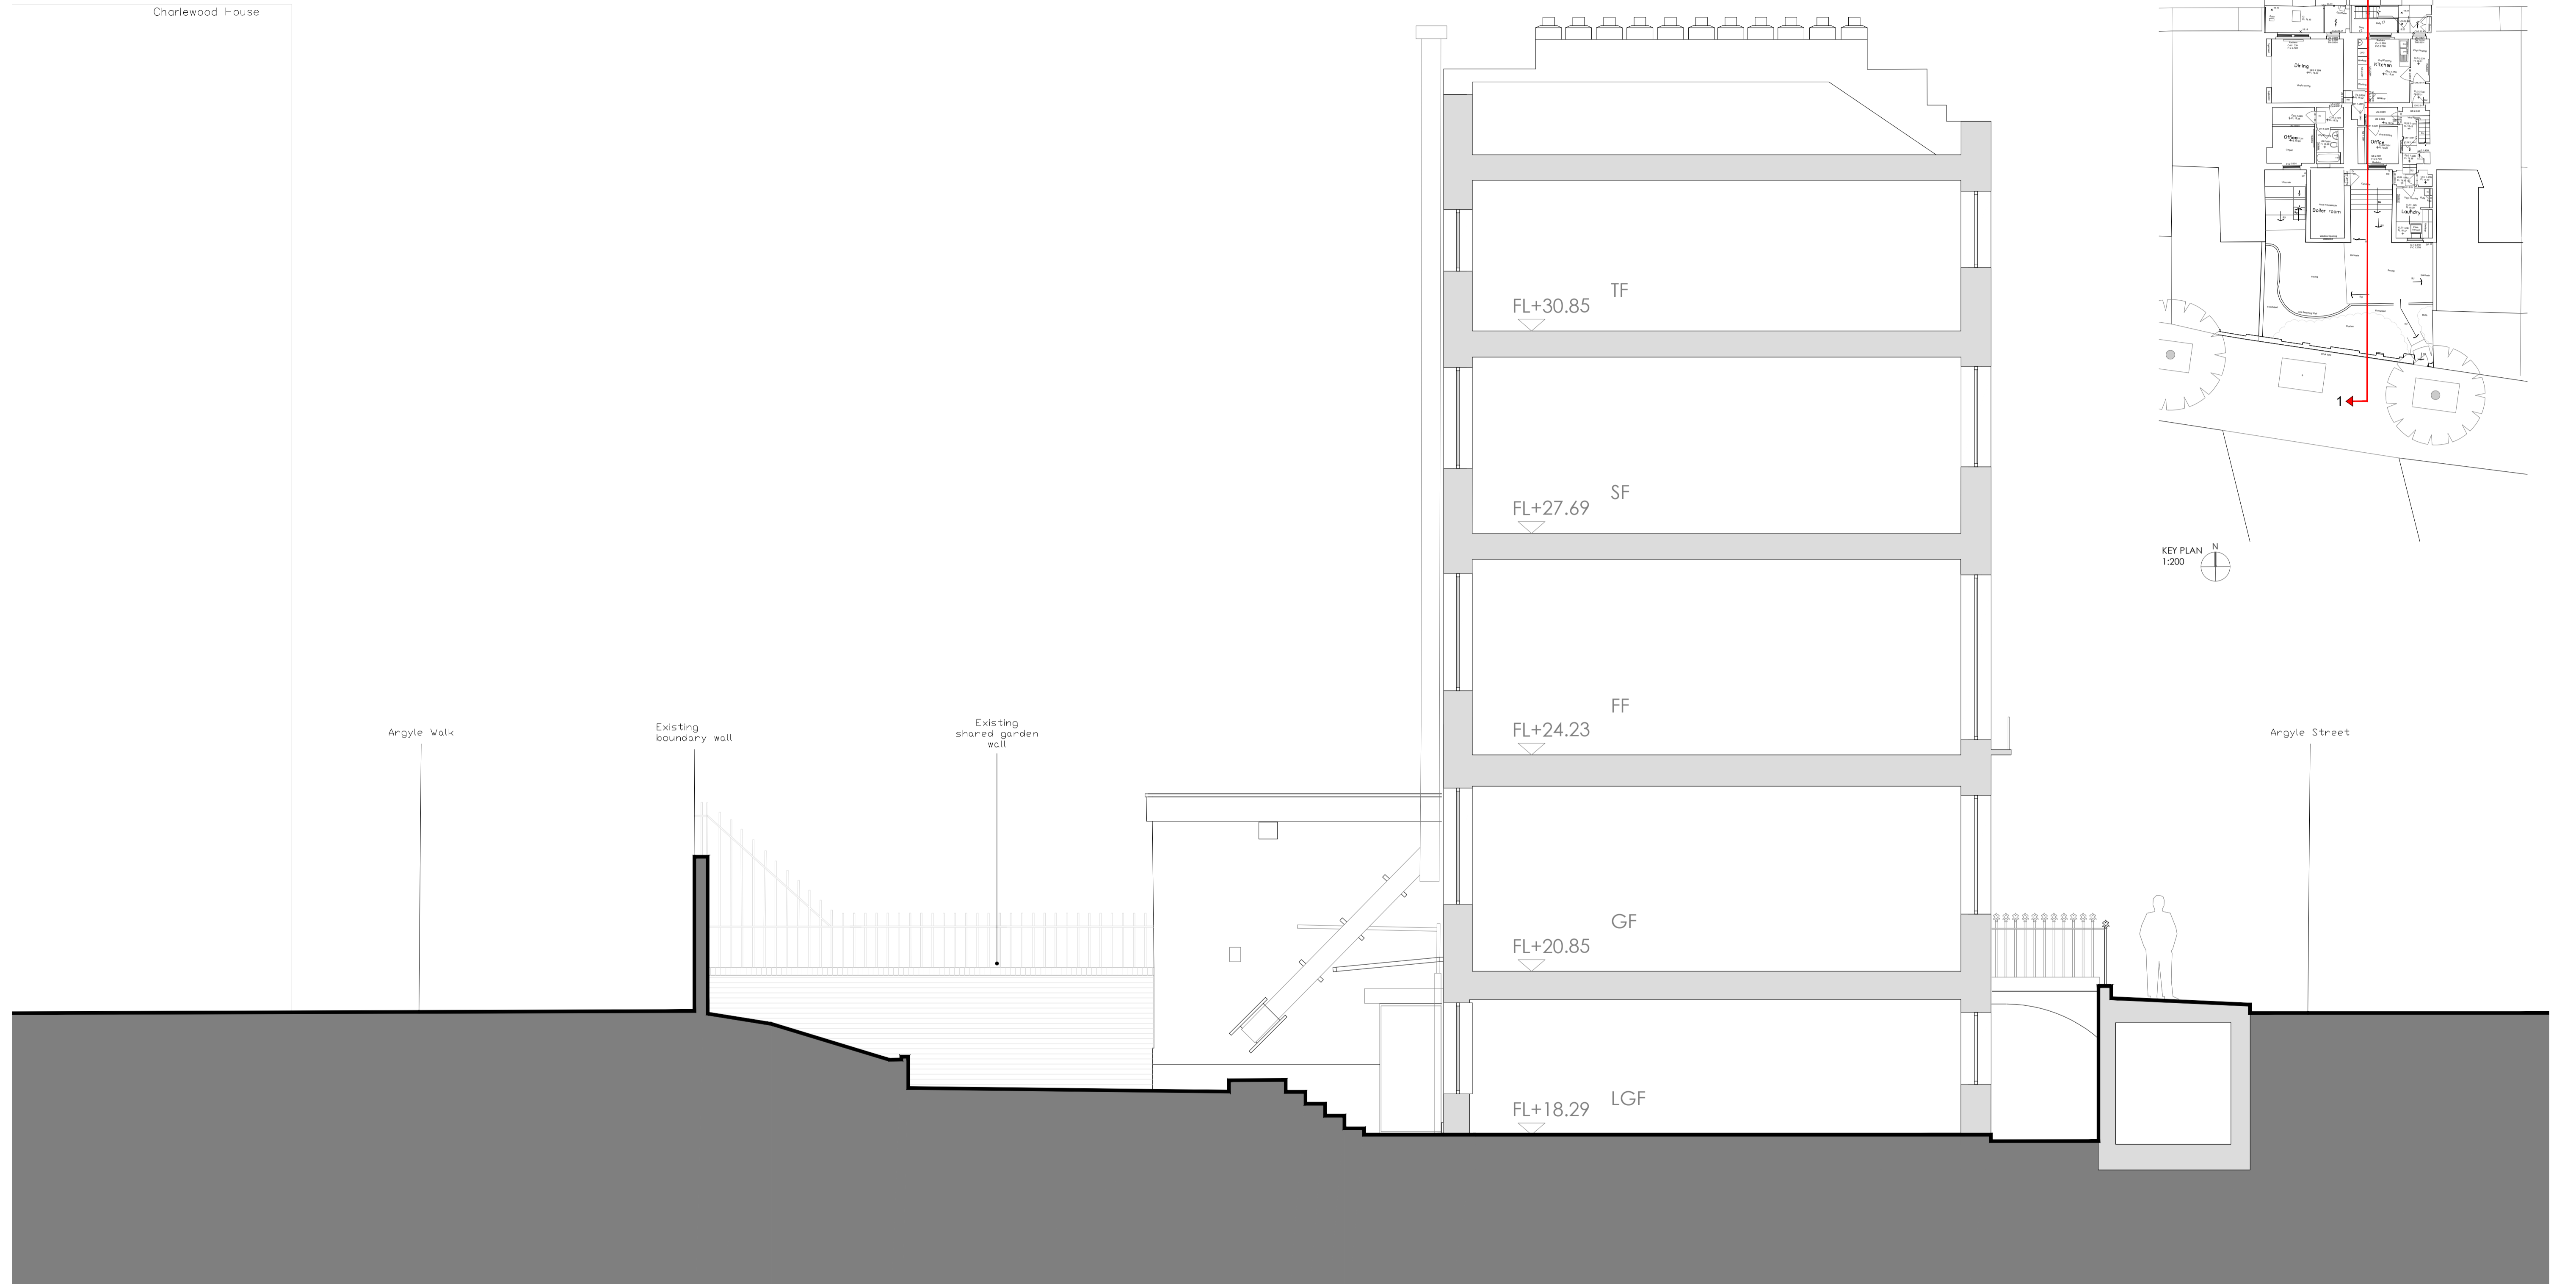

Charlewood House

Hollaway

Project | 64-66 ARGYLE ST
64-66 ARGYLE ST, KINGS CROSS, LONDON
Client | ST PANCRAS HOTELS GROUP
Title | EXISTING SECTION 1
Status | PLANNING

Scale: 1:150 Date | MAY 2024 Drawn | AA Chk'd | TG

Project Number Drawing Number Revision
22.0126 220.10 ----
Bim Number: 22.0126-HCL-XXX-DR-A-220.10-S0