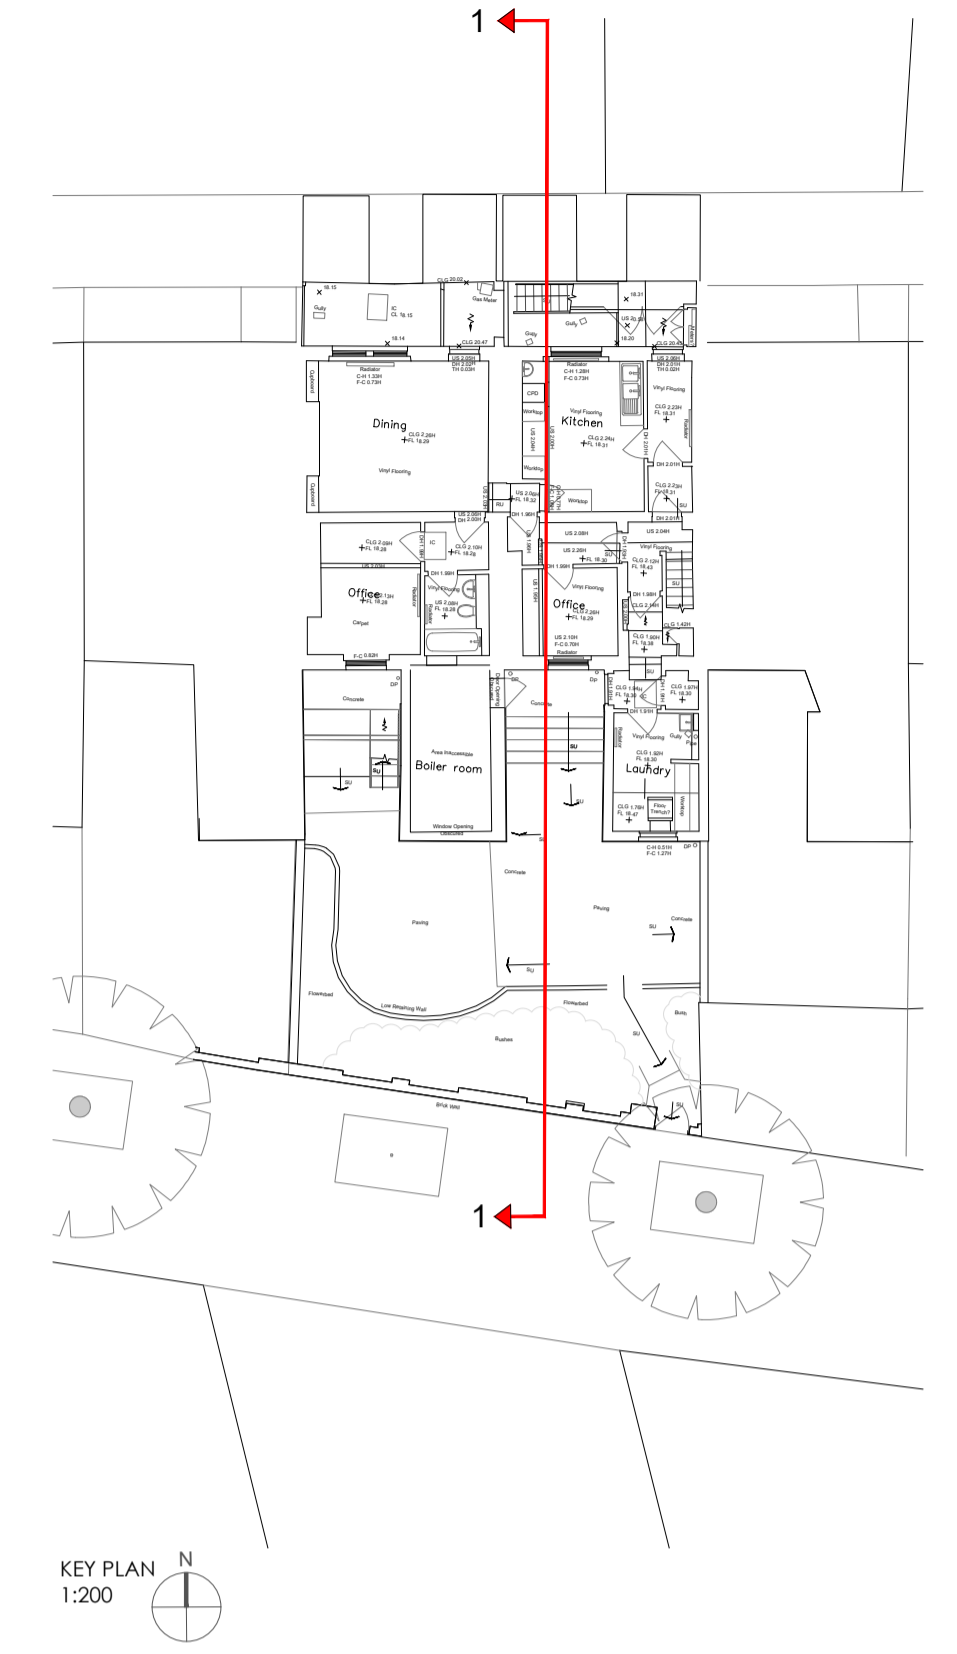

Charlewood House

Hollaway

Project | 64-66 ARGYLE ST
64-66 ARGYLE ST, KINGS CROSS, LONDON
Client | ST PANCRAS HOTELS GROUP
Title | EXISTING SECTION 1
Status | PLANNING

Scale: 1:150 Date | MAY 2024 Drawn | AA Chk'd | TG

Project Number Drawing Number Revision
22.0126 220.10 ----
Bim Number: 22.0126-HCL-XXX-DR-A-220.10-S0