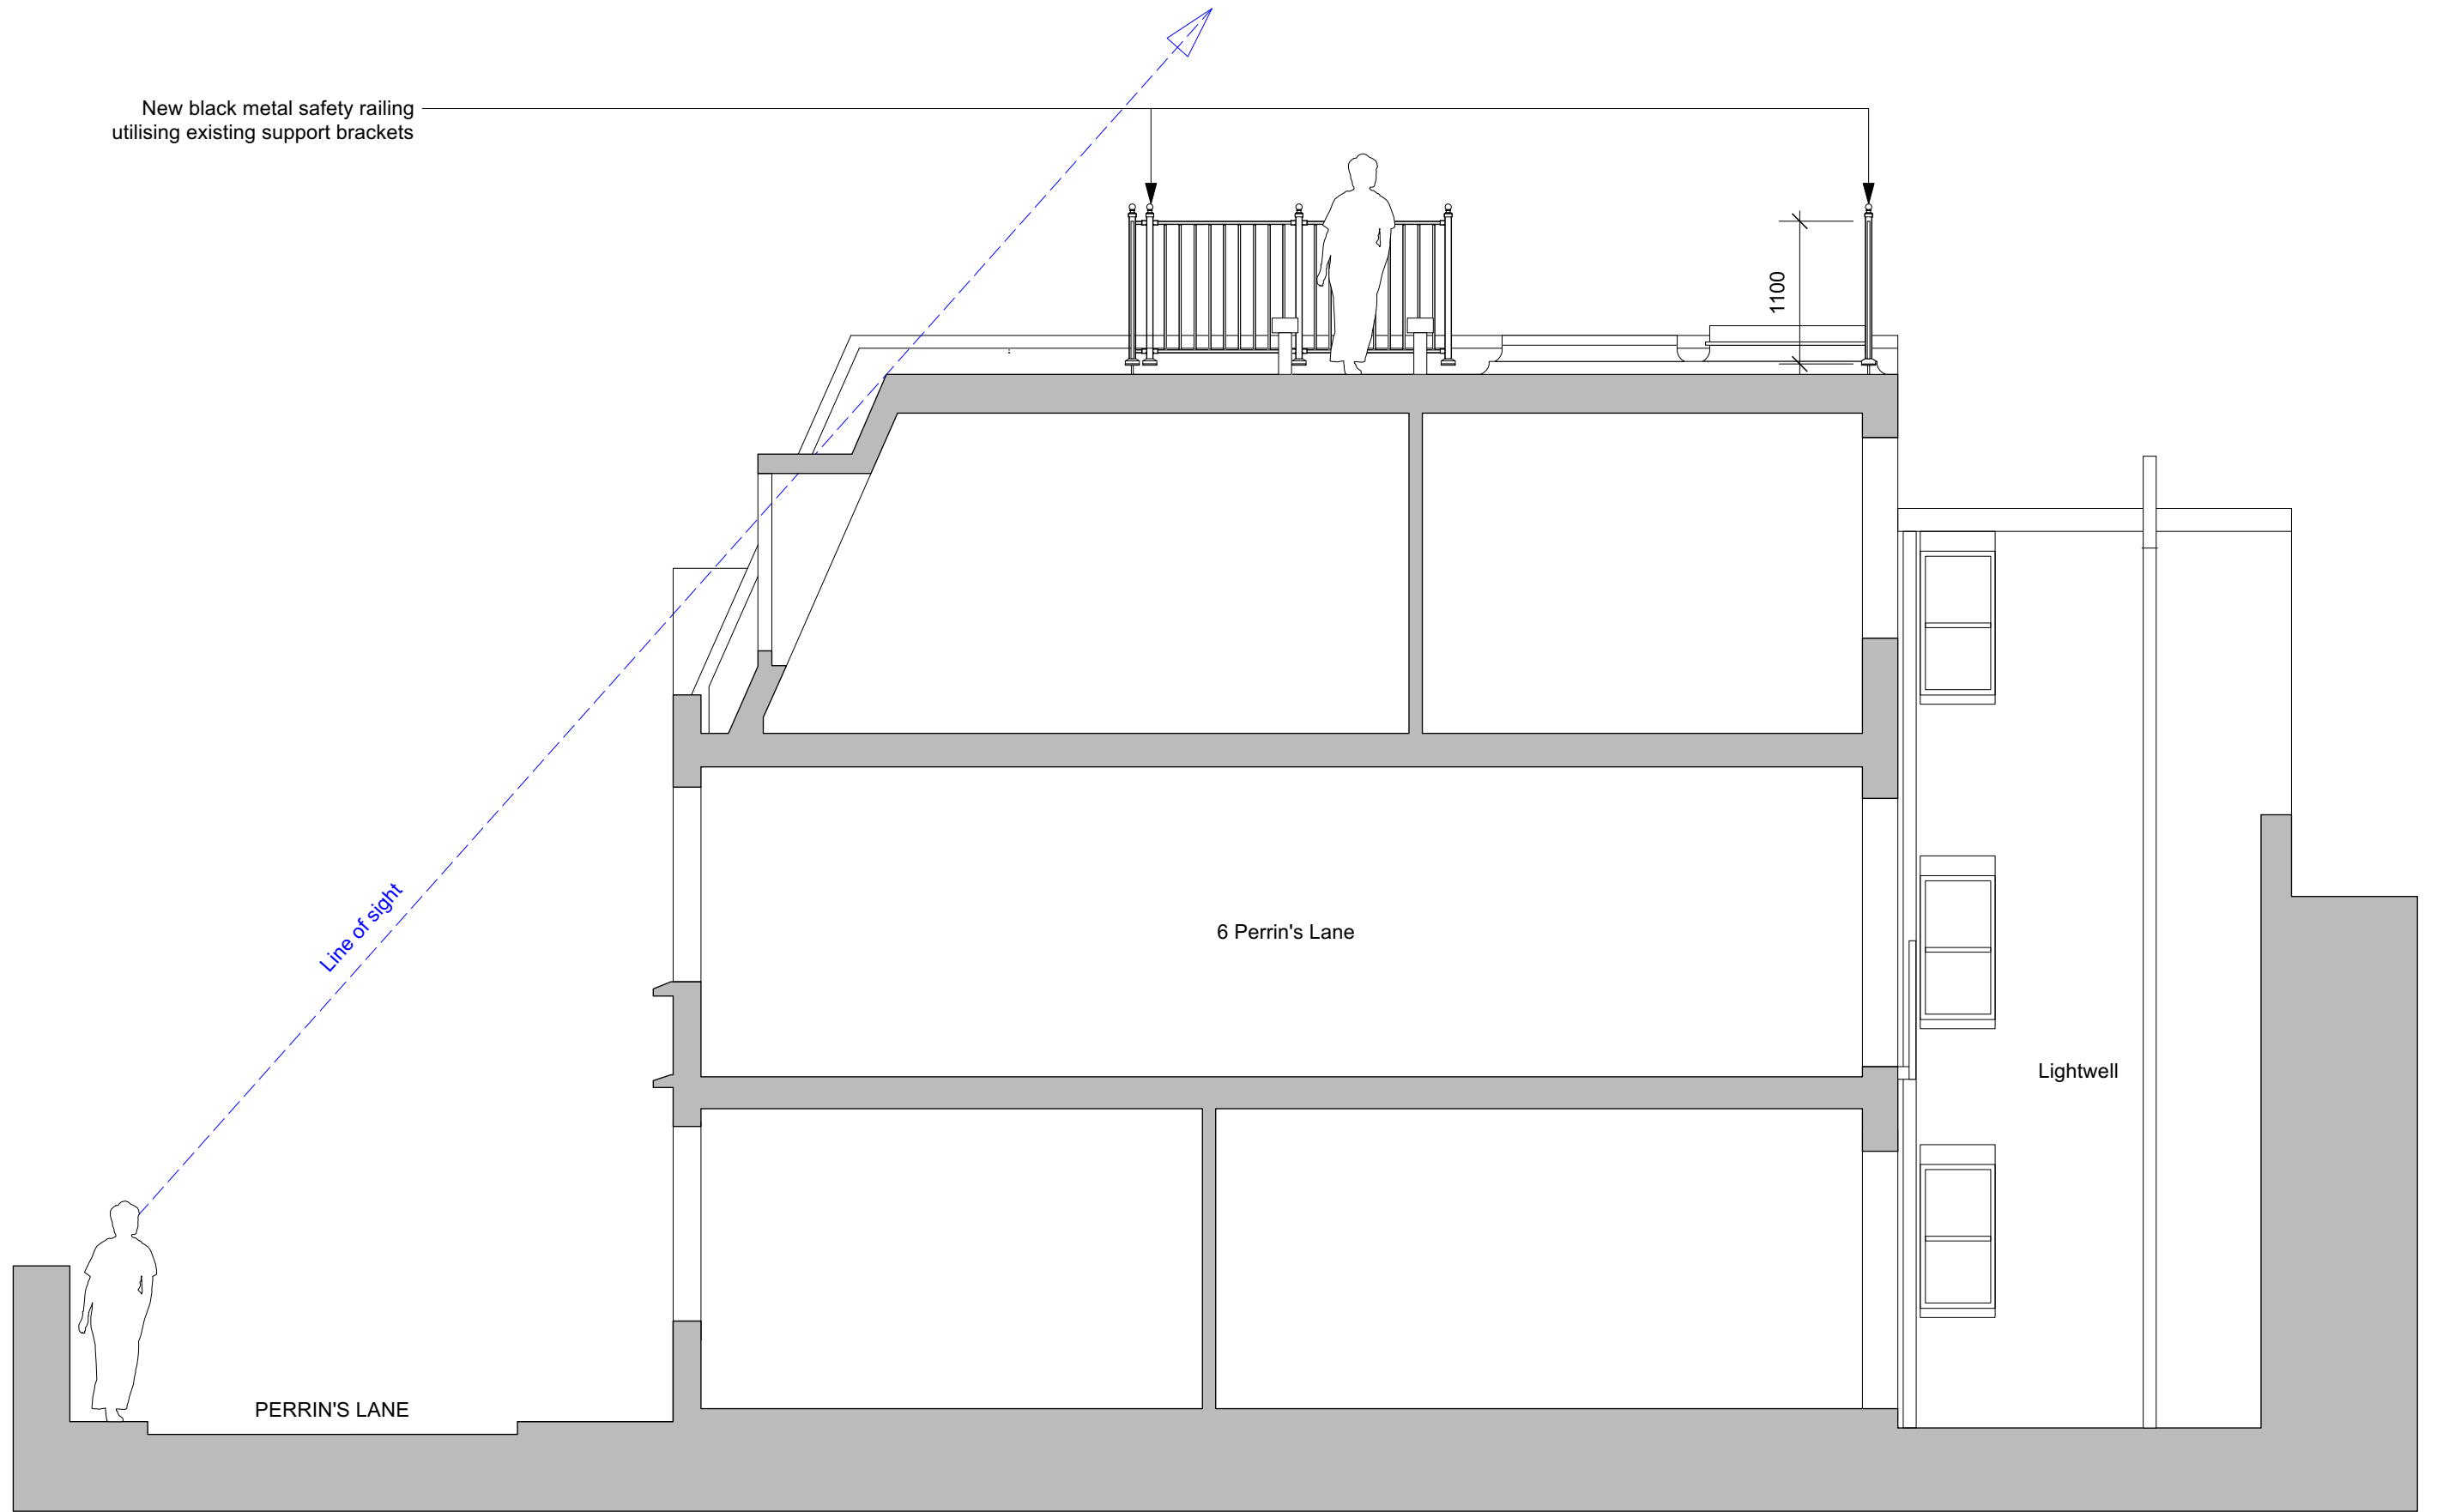

New black metal safety railing  
utilising existing support brackets

Line of sight

1100

6 Perrin's Lane

Lightwell

PERRIN'S LANE