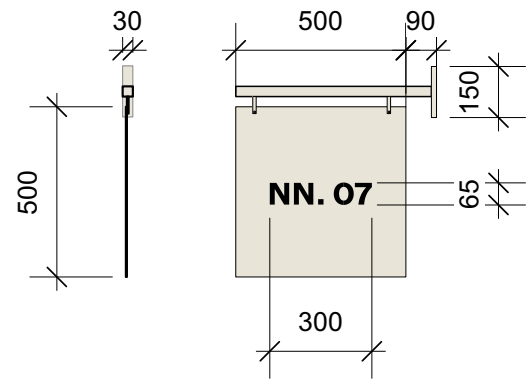

FACADE

PAINTWORK FACADE

Brand: Farrow&Ball

Color: Light Gray no.17

PAINT COLOR REFERENCE

PAINTWORK INSIDE - WINDOW FRAMES

Brand: Farrow&Ball

Color: Light Gray no.17

FACADE SIGNING

NN.07 ACRYL LOGO - 115 cm x 25 cm

SIGNBOARD FACADE

Material: Steel

Everything is powdercoated in RAL7032