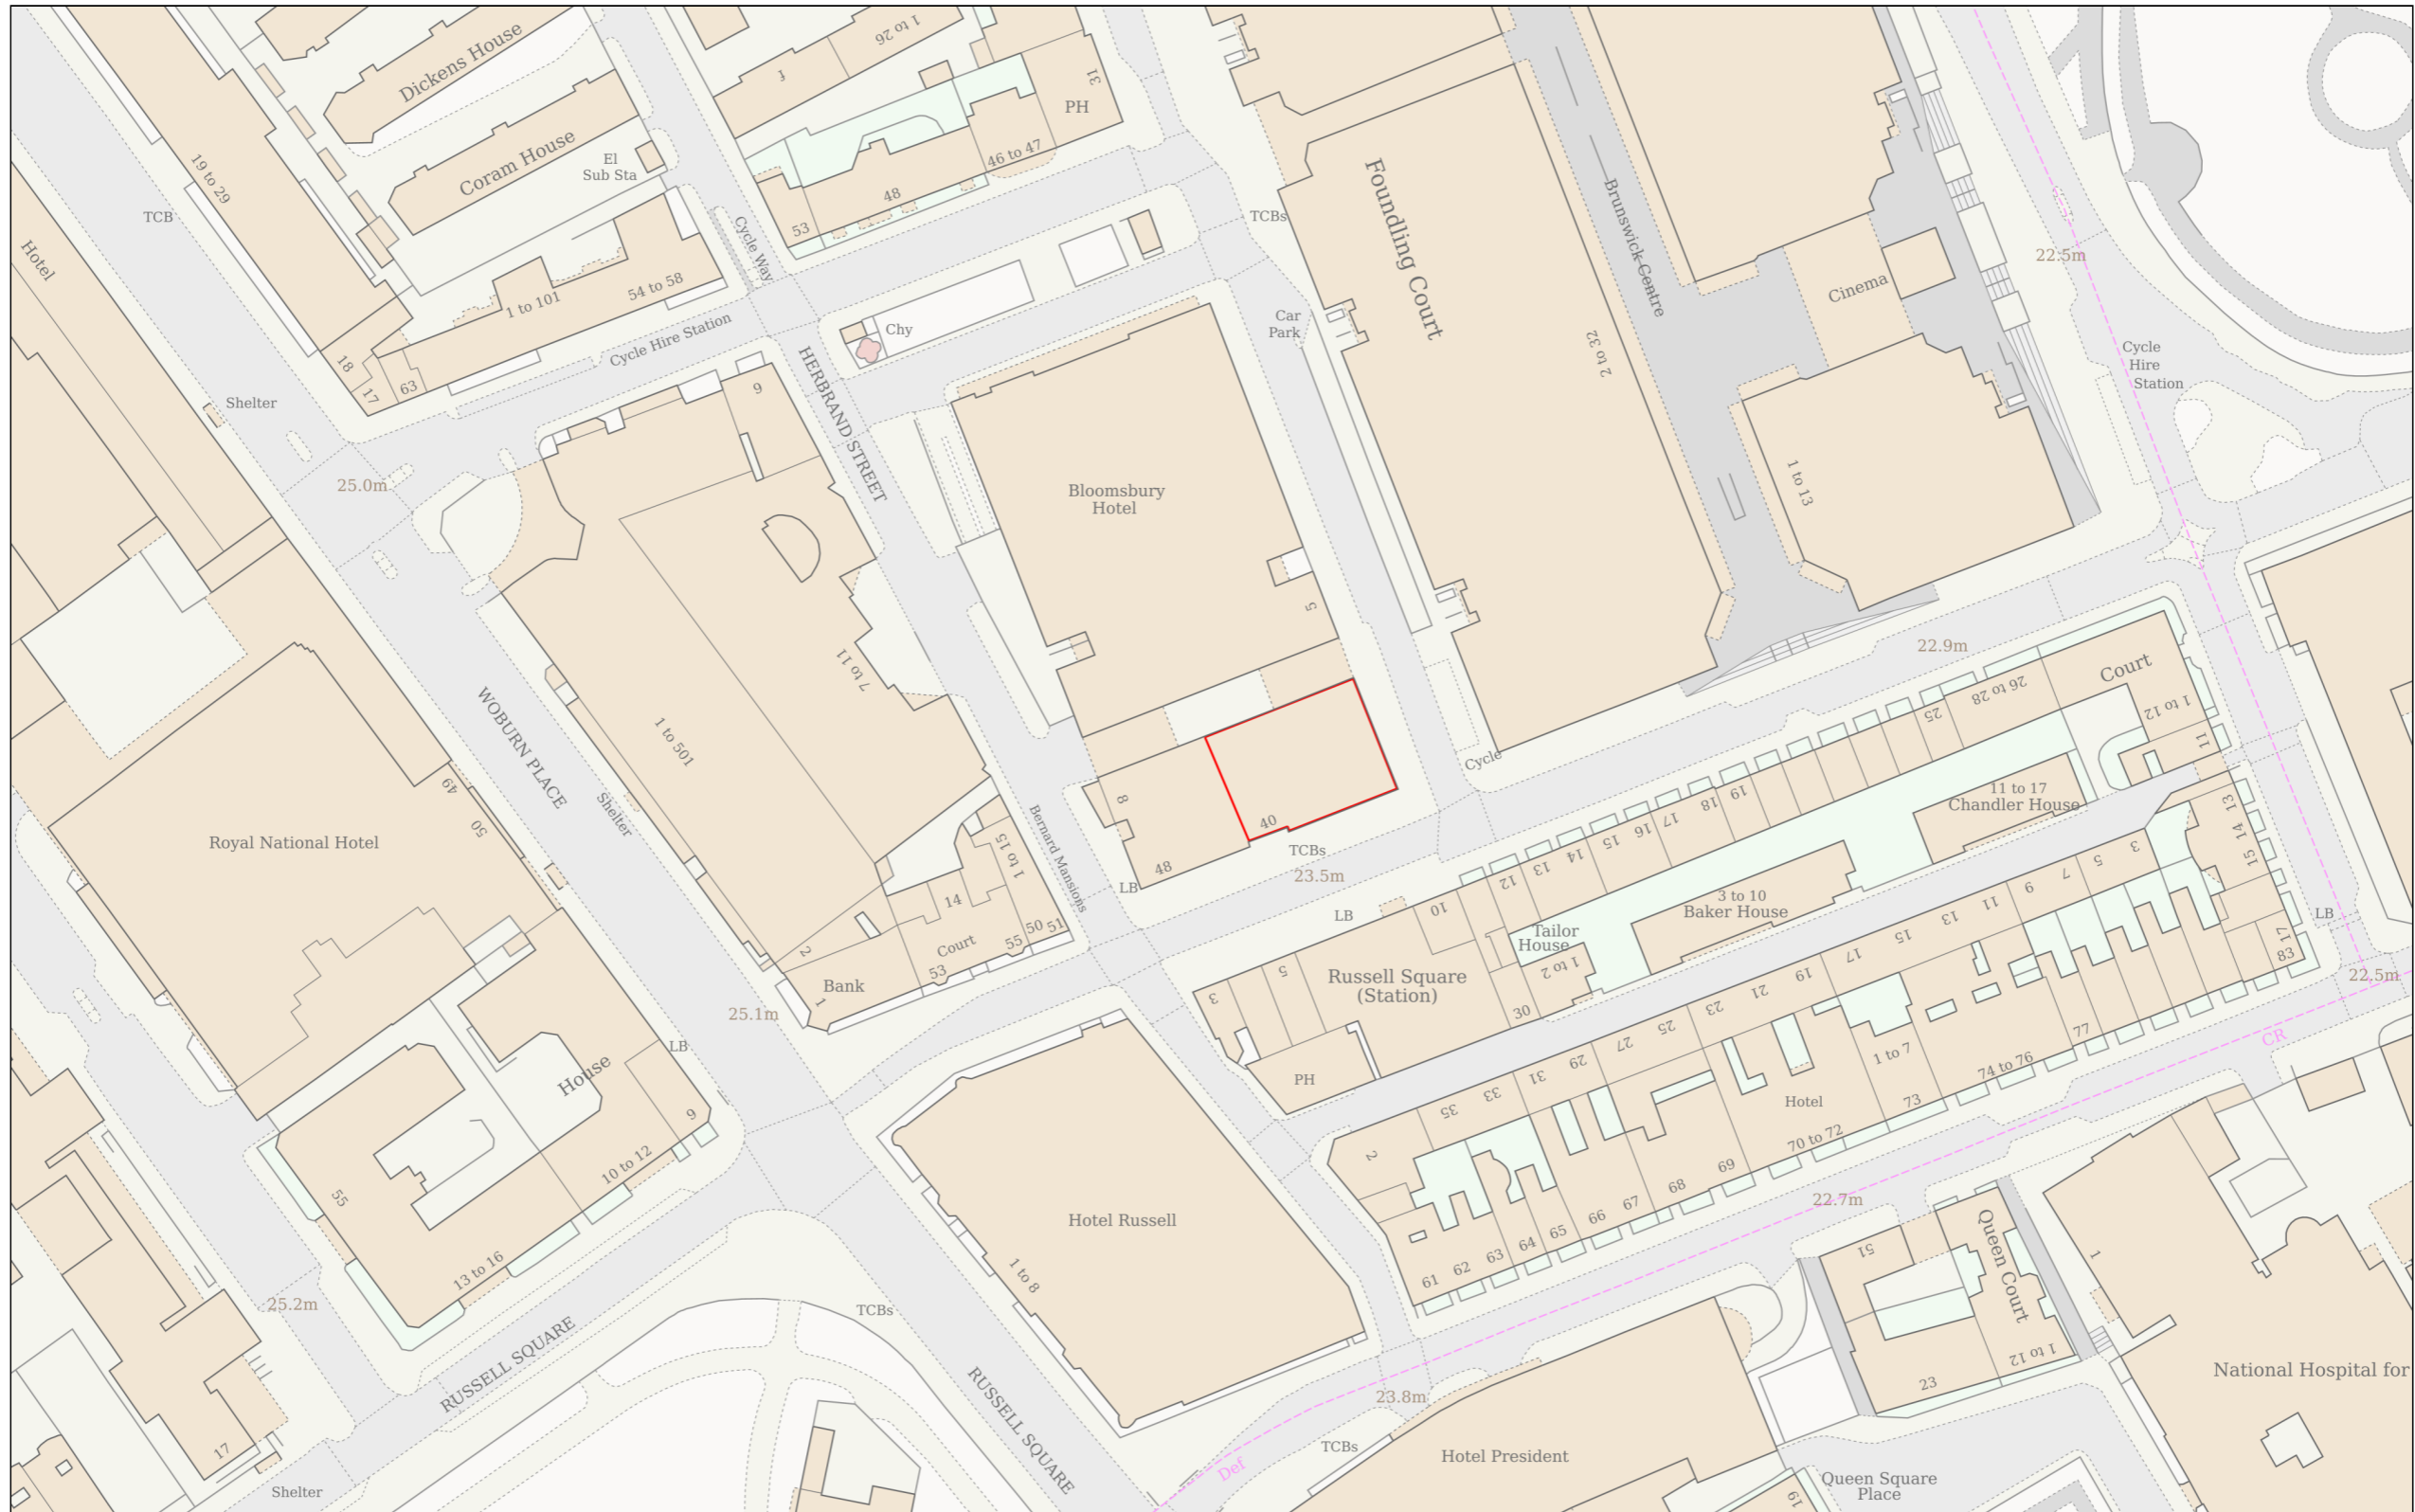

# Location Plan

Site Address: Easting: 530215 Northing: 182164

Date Produced: 09-Aug-2024

Scale: 1:1250 @A3

Planning Portal Reference: PP-13313868v1