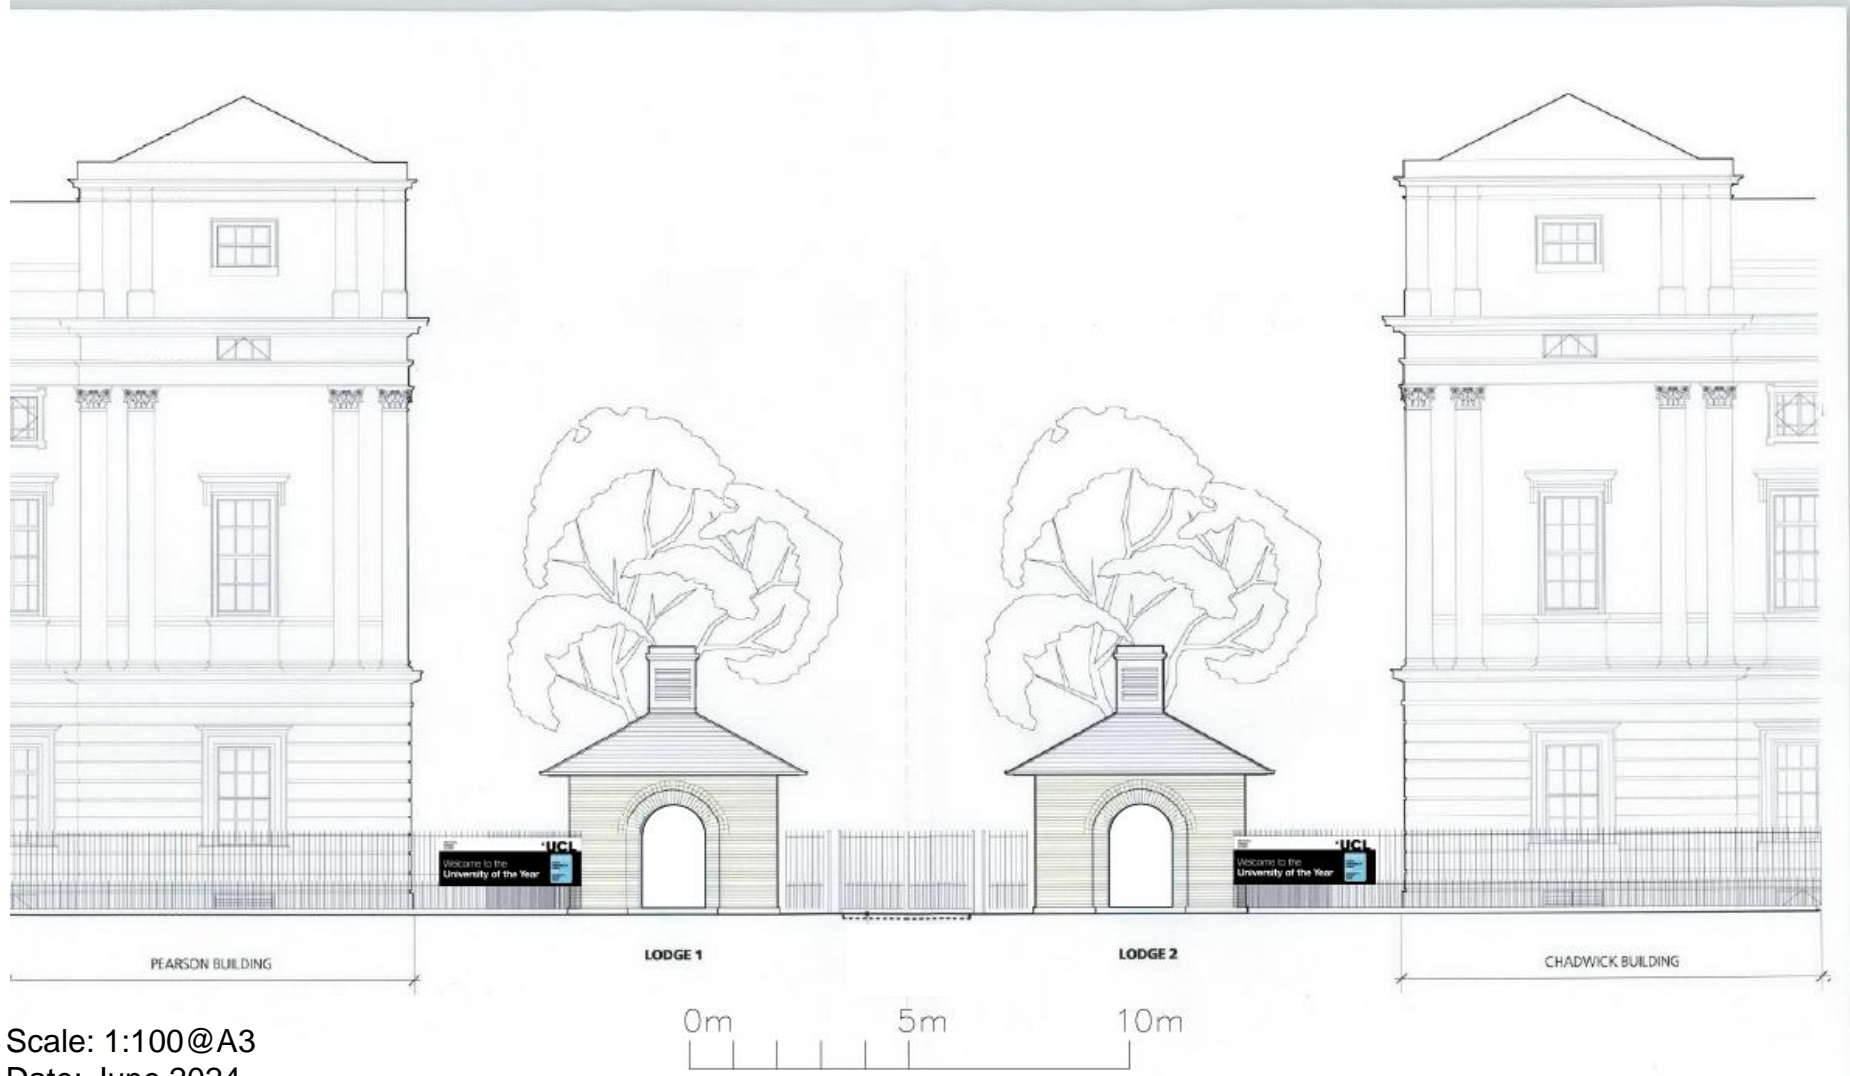

# Elevation at Gower Street - Existing

Scale: 1:100@A3  
Date: June 2024  
DWG no: 001\_GS