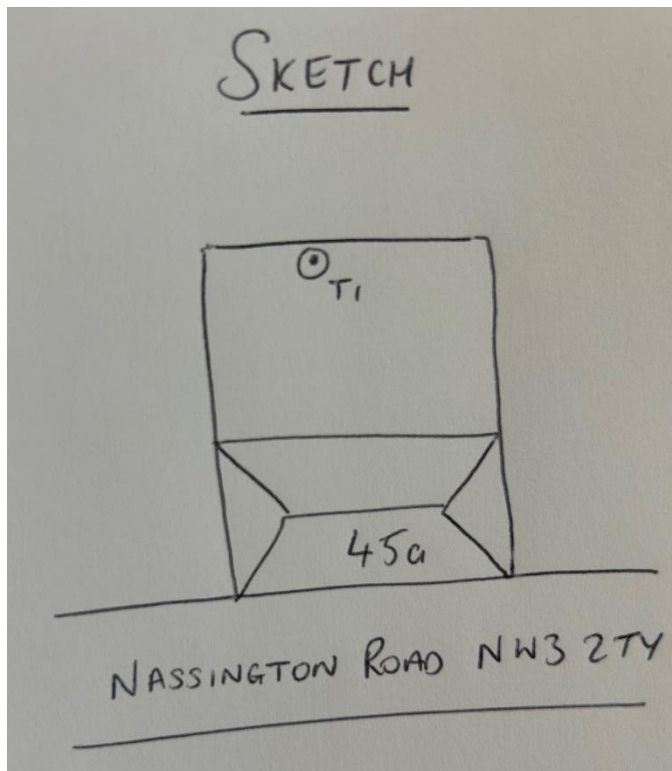

45a Nassington Road NW3 2TY

T1: Oak (9m): Remove 2 lower branches to lift the canopy over the garden