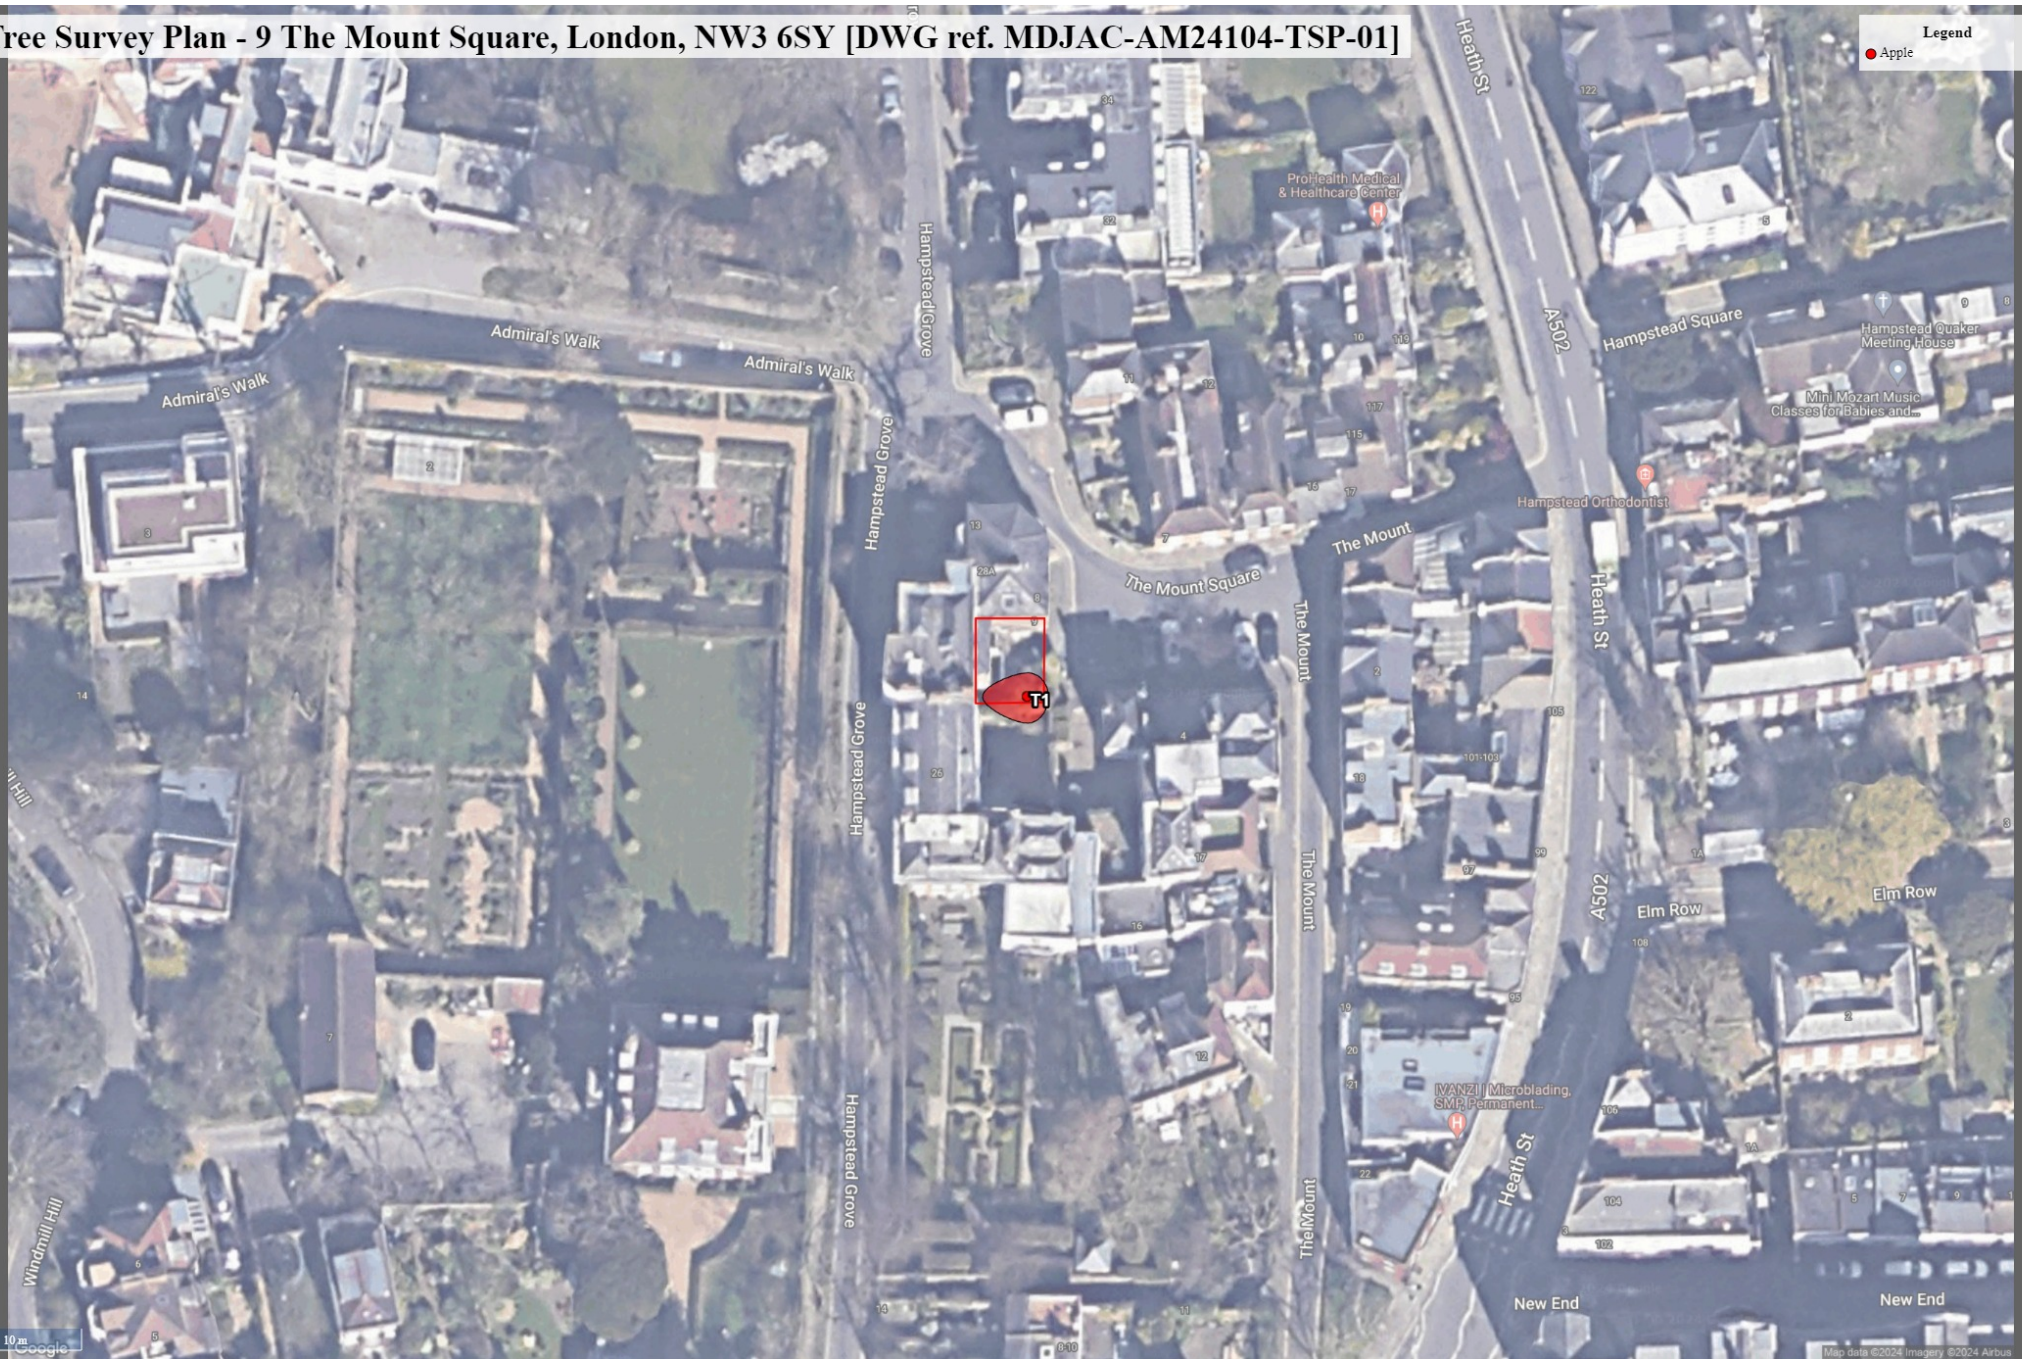

Tree Survey Plan - 9 The Mount Square, London, NW3 6SY [DWG ref. MDJAC-AM24104-TSP-01]

Legend
● Apple

10m
Google

Map data ©2024 Imagery ©2024 Airbus