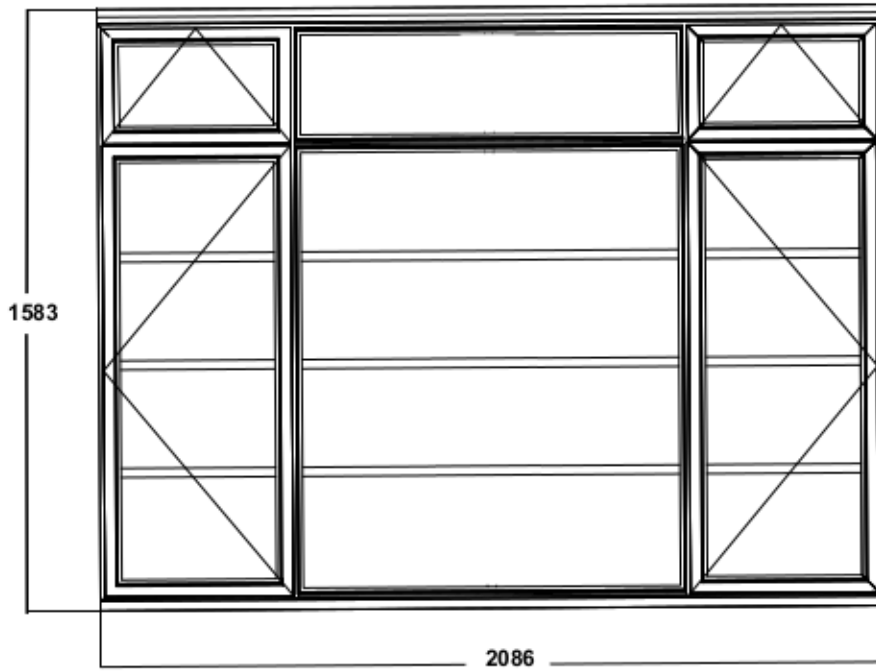

REVISED 05/08/2024

65 Hillfield Court
Belsize Avenue
London
NW3 4BJ

WINDOW DESIGN NO.2

SCALE 1:20 AT A4

REF: 65HC-W2R2

1:20