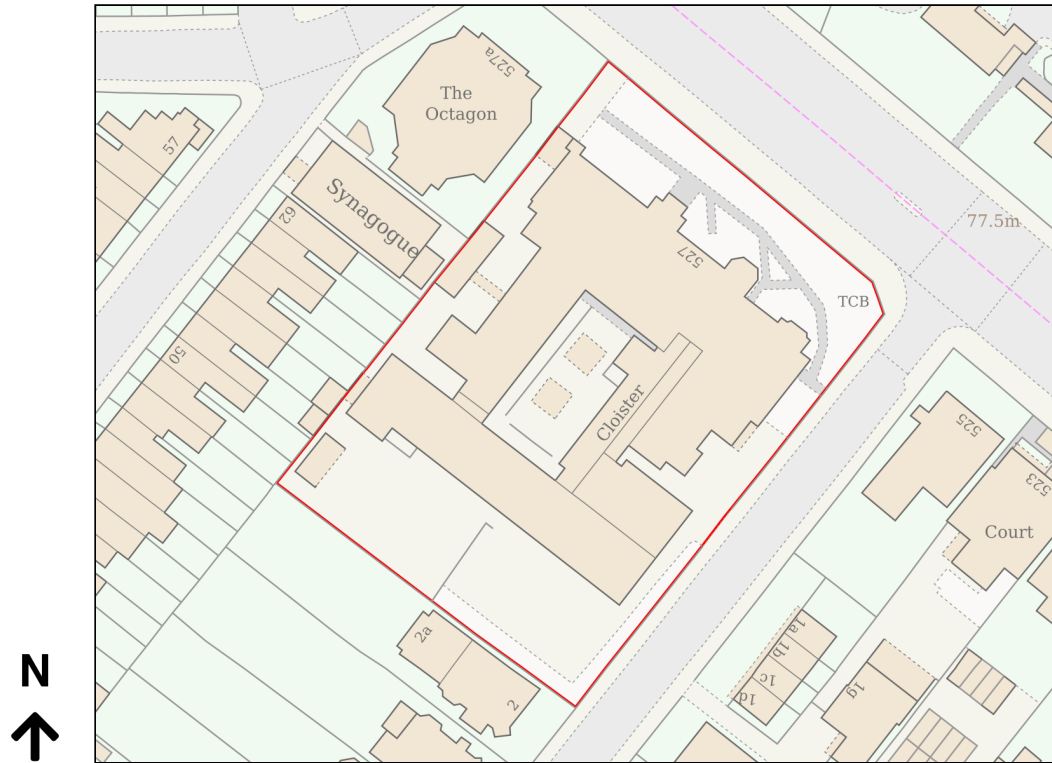

# Location Plan

Site Address: 527, Finchley Road, London, NW3 7BG

Date Produced: 05-Aug-2024

Scale: 1:1250 @A4

Planning Portal Reference: PP-13207885v1