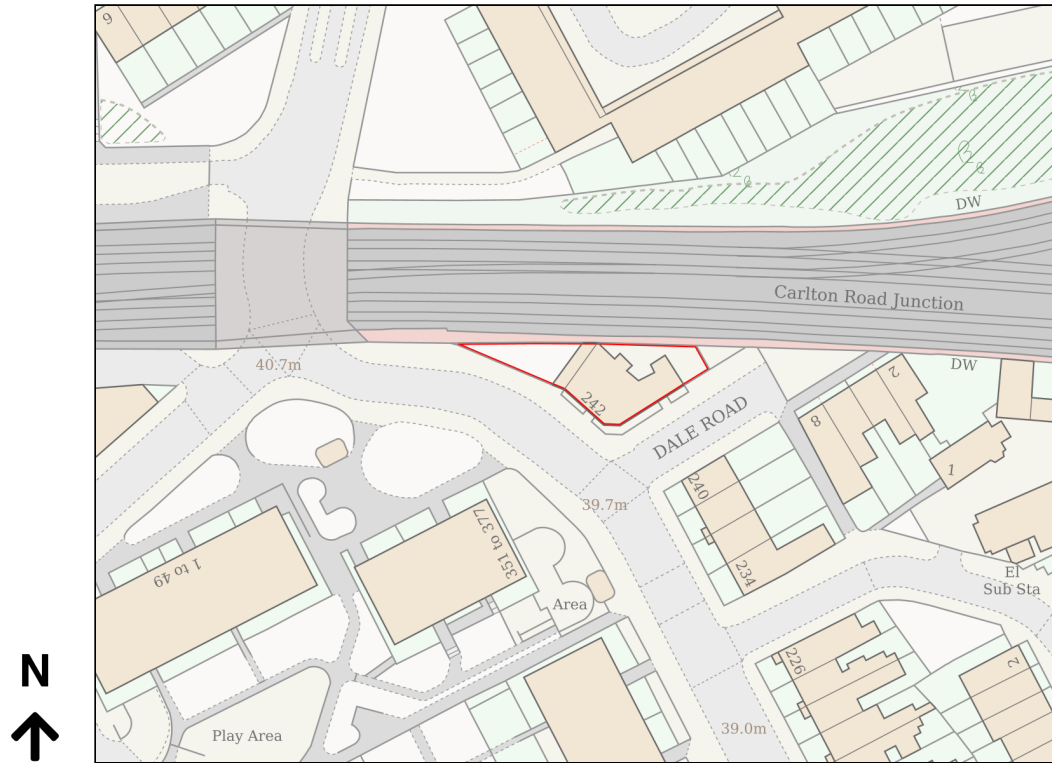

Location Plan

Site Address: Flat 9, The Mitre, 242, Grafton Road, London, NW5 4AU

Date Produced: 05-Aug-2024

Scale: 1:1250 @A4

Planning Portal Reference: PP-13291368v1