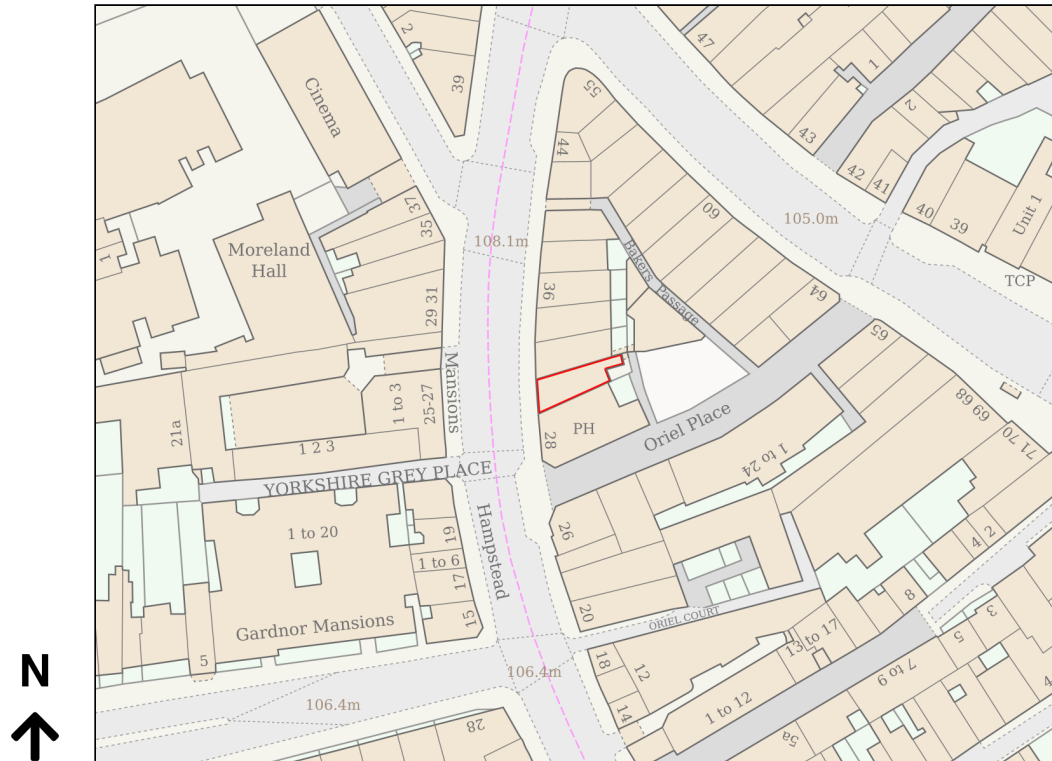

# Location Plan

Site Address: Flat A, 30, Heath Street, London, NW3 6TE

Date Produced: 05-Aug-2024

Scale: 1:1250 @A4

Planning Portal Reference: PP-13299293v1