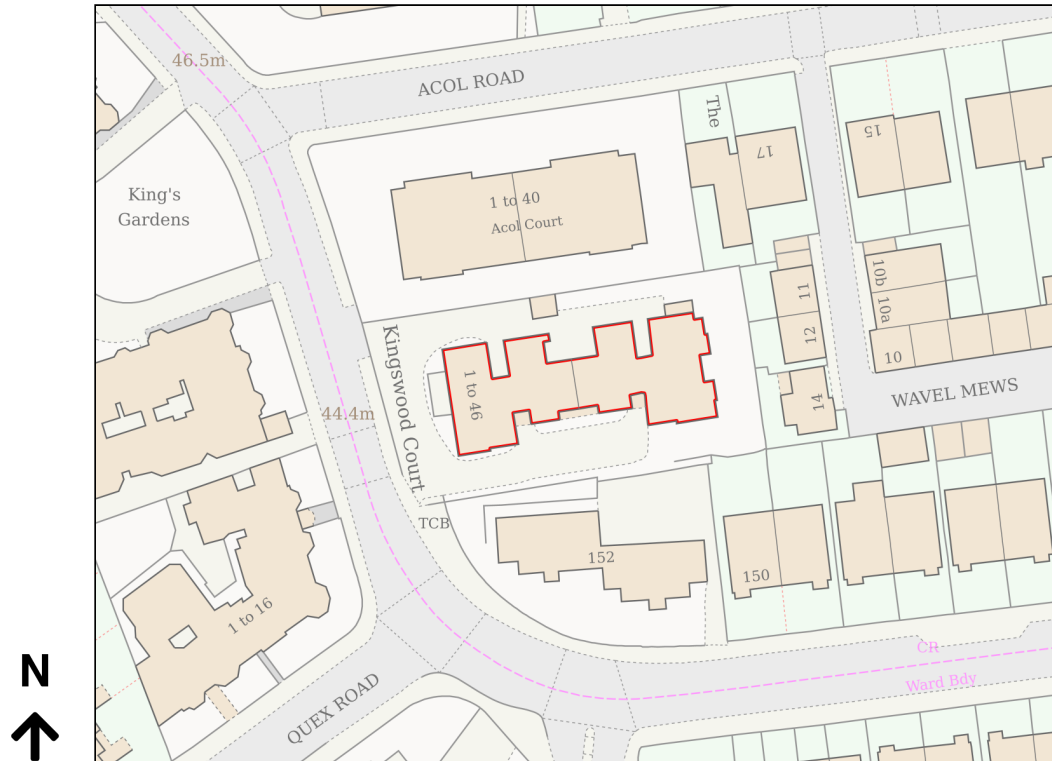

Location Plan

Site Address: Easting: 525482 Northing: 184059

Date Produced: 04-Aug-2024

Scale: 1:1250 @A4

Planning Portal Reference: PP-13305314v1