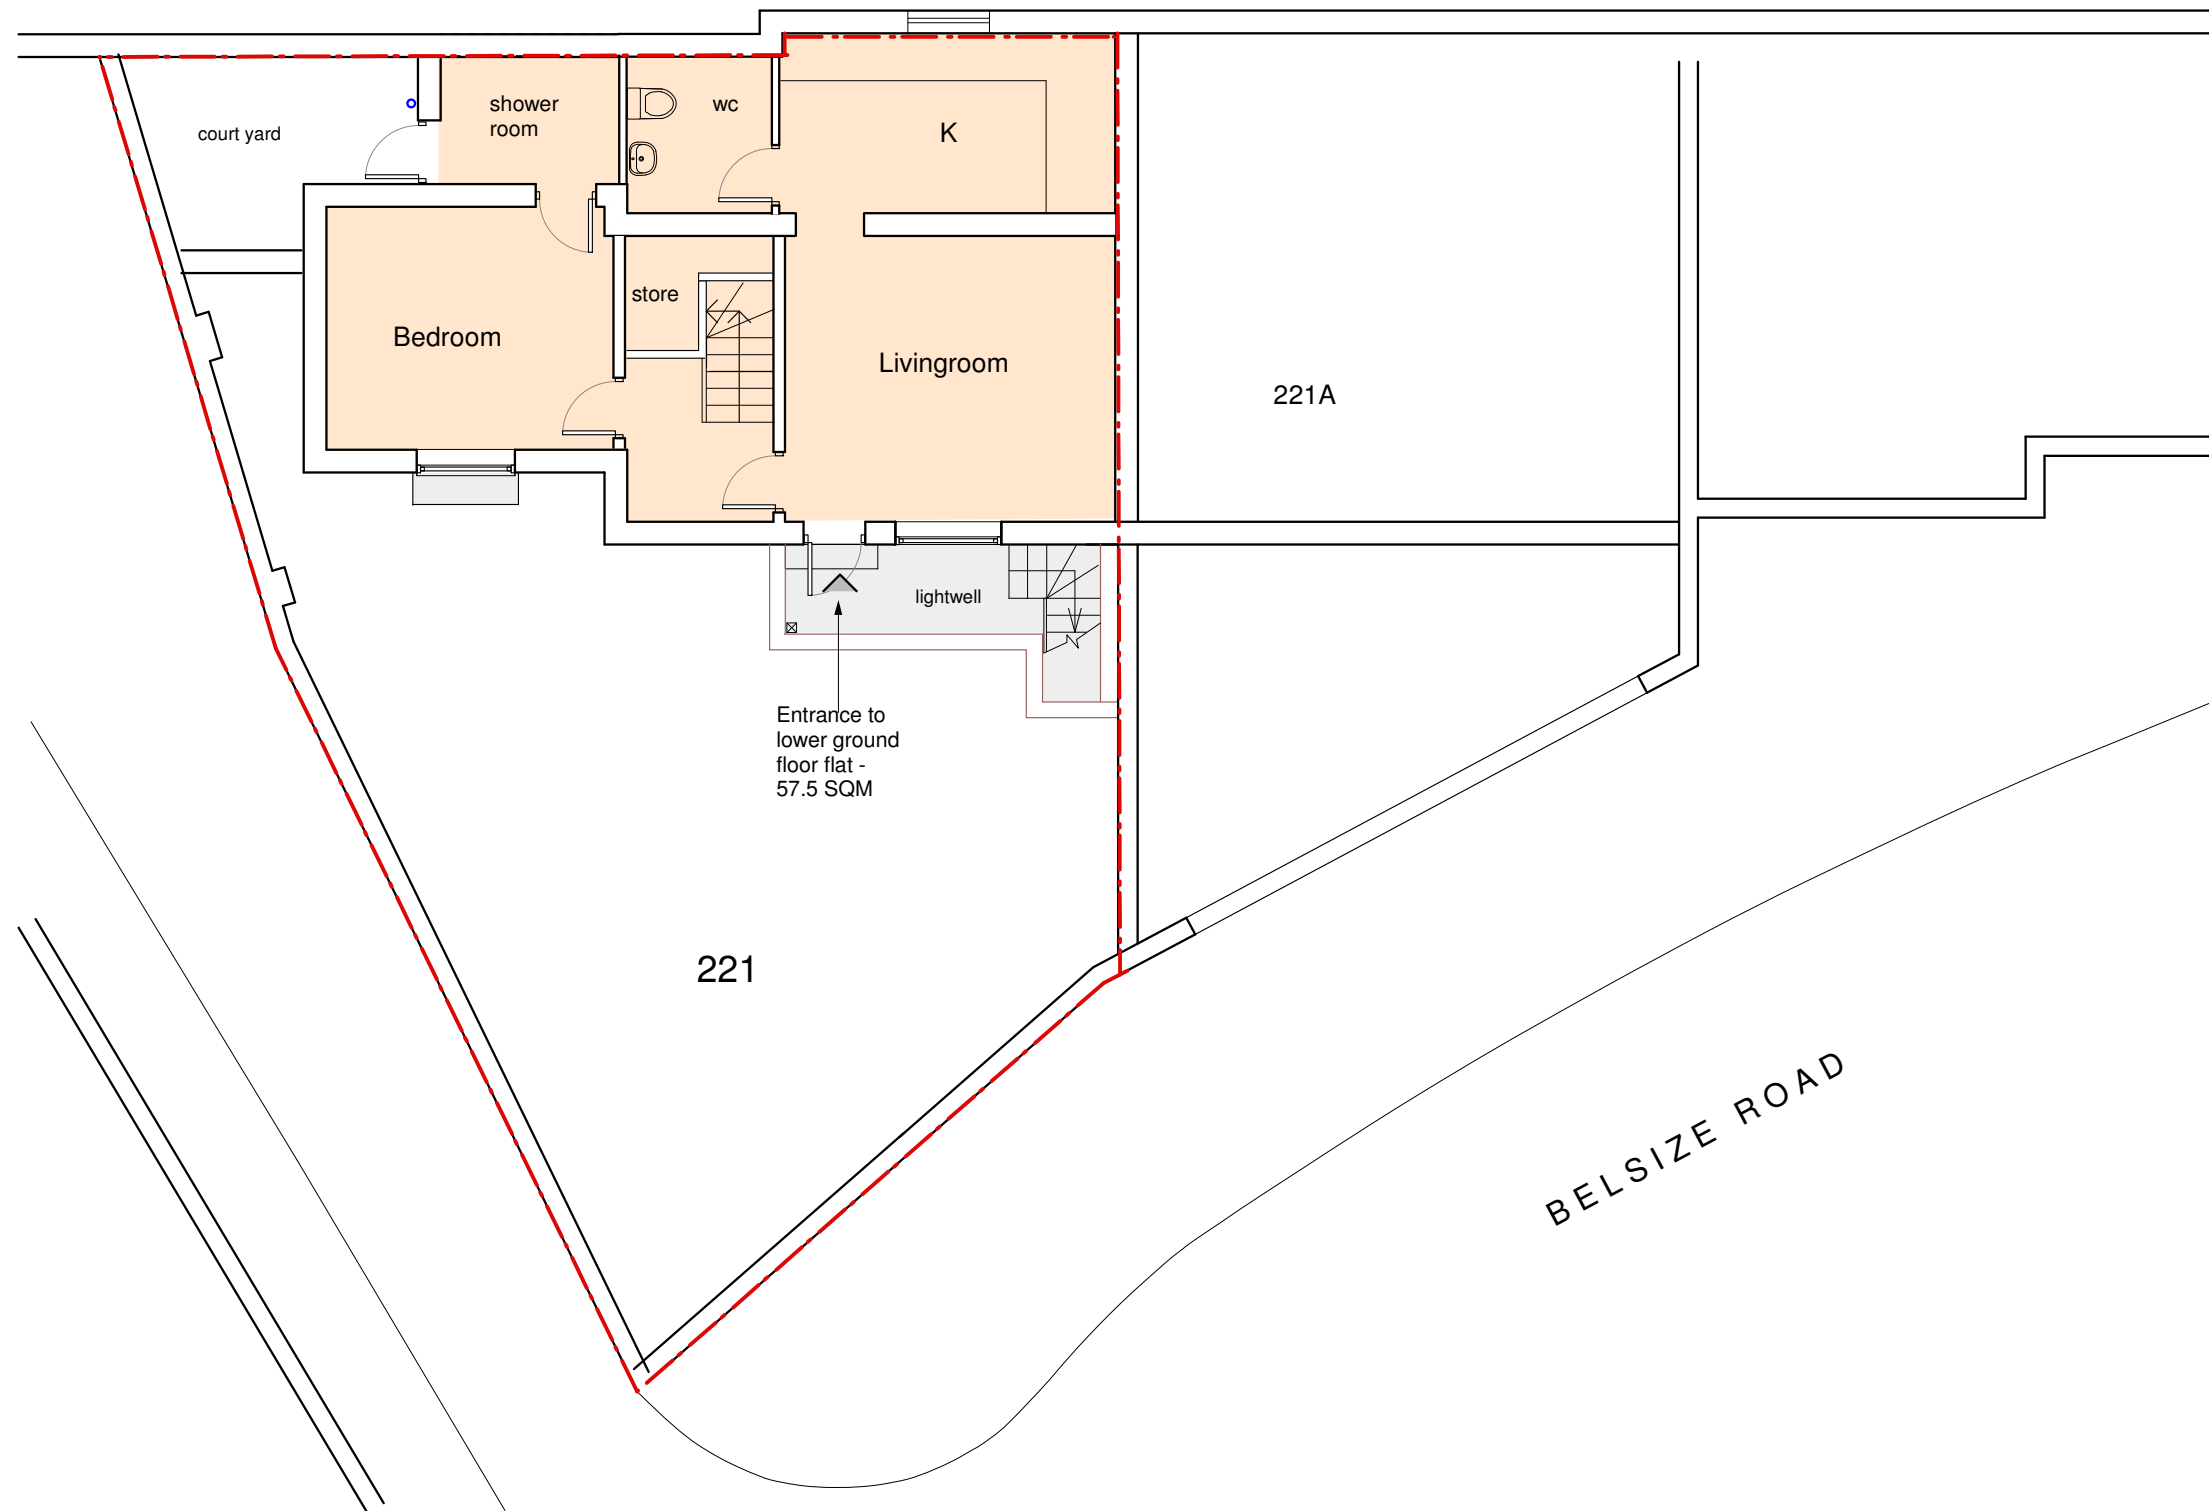

RAILWAY

ALL DIMENSIONS SUBJECT TO MEASUREMENTS ON SITE. CONTRACTORS TO INFORM OF ANY MAJOR DISCREPANCIES SHOULD THEY APPEAR.

N

**LOWER GROUND FLOOR PLAN**

**NEW IMAGE DESIGN**  
 ARCHITECTS  
 2A Tiverton Road  
 London N18 1DW  
 Tel: 02083456883

Project Site:  
 Lower Ground and Ground  
 Floor Flats, 221 Belsize Road,  
 London NW6 4AA

Client:  
 Ms Y Zhang

Drawing Title:  
 Lower Ground Floor Plan

Drawing No.:  
 647/PL/01

Date: July/2024	Scale: 1:100	Rev:
--------------------	-----------------	------