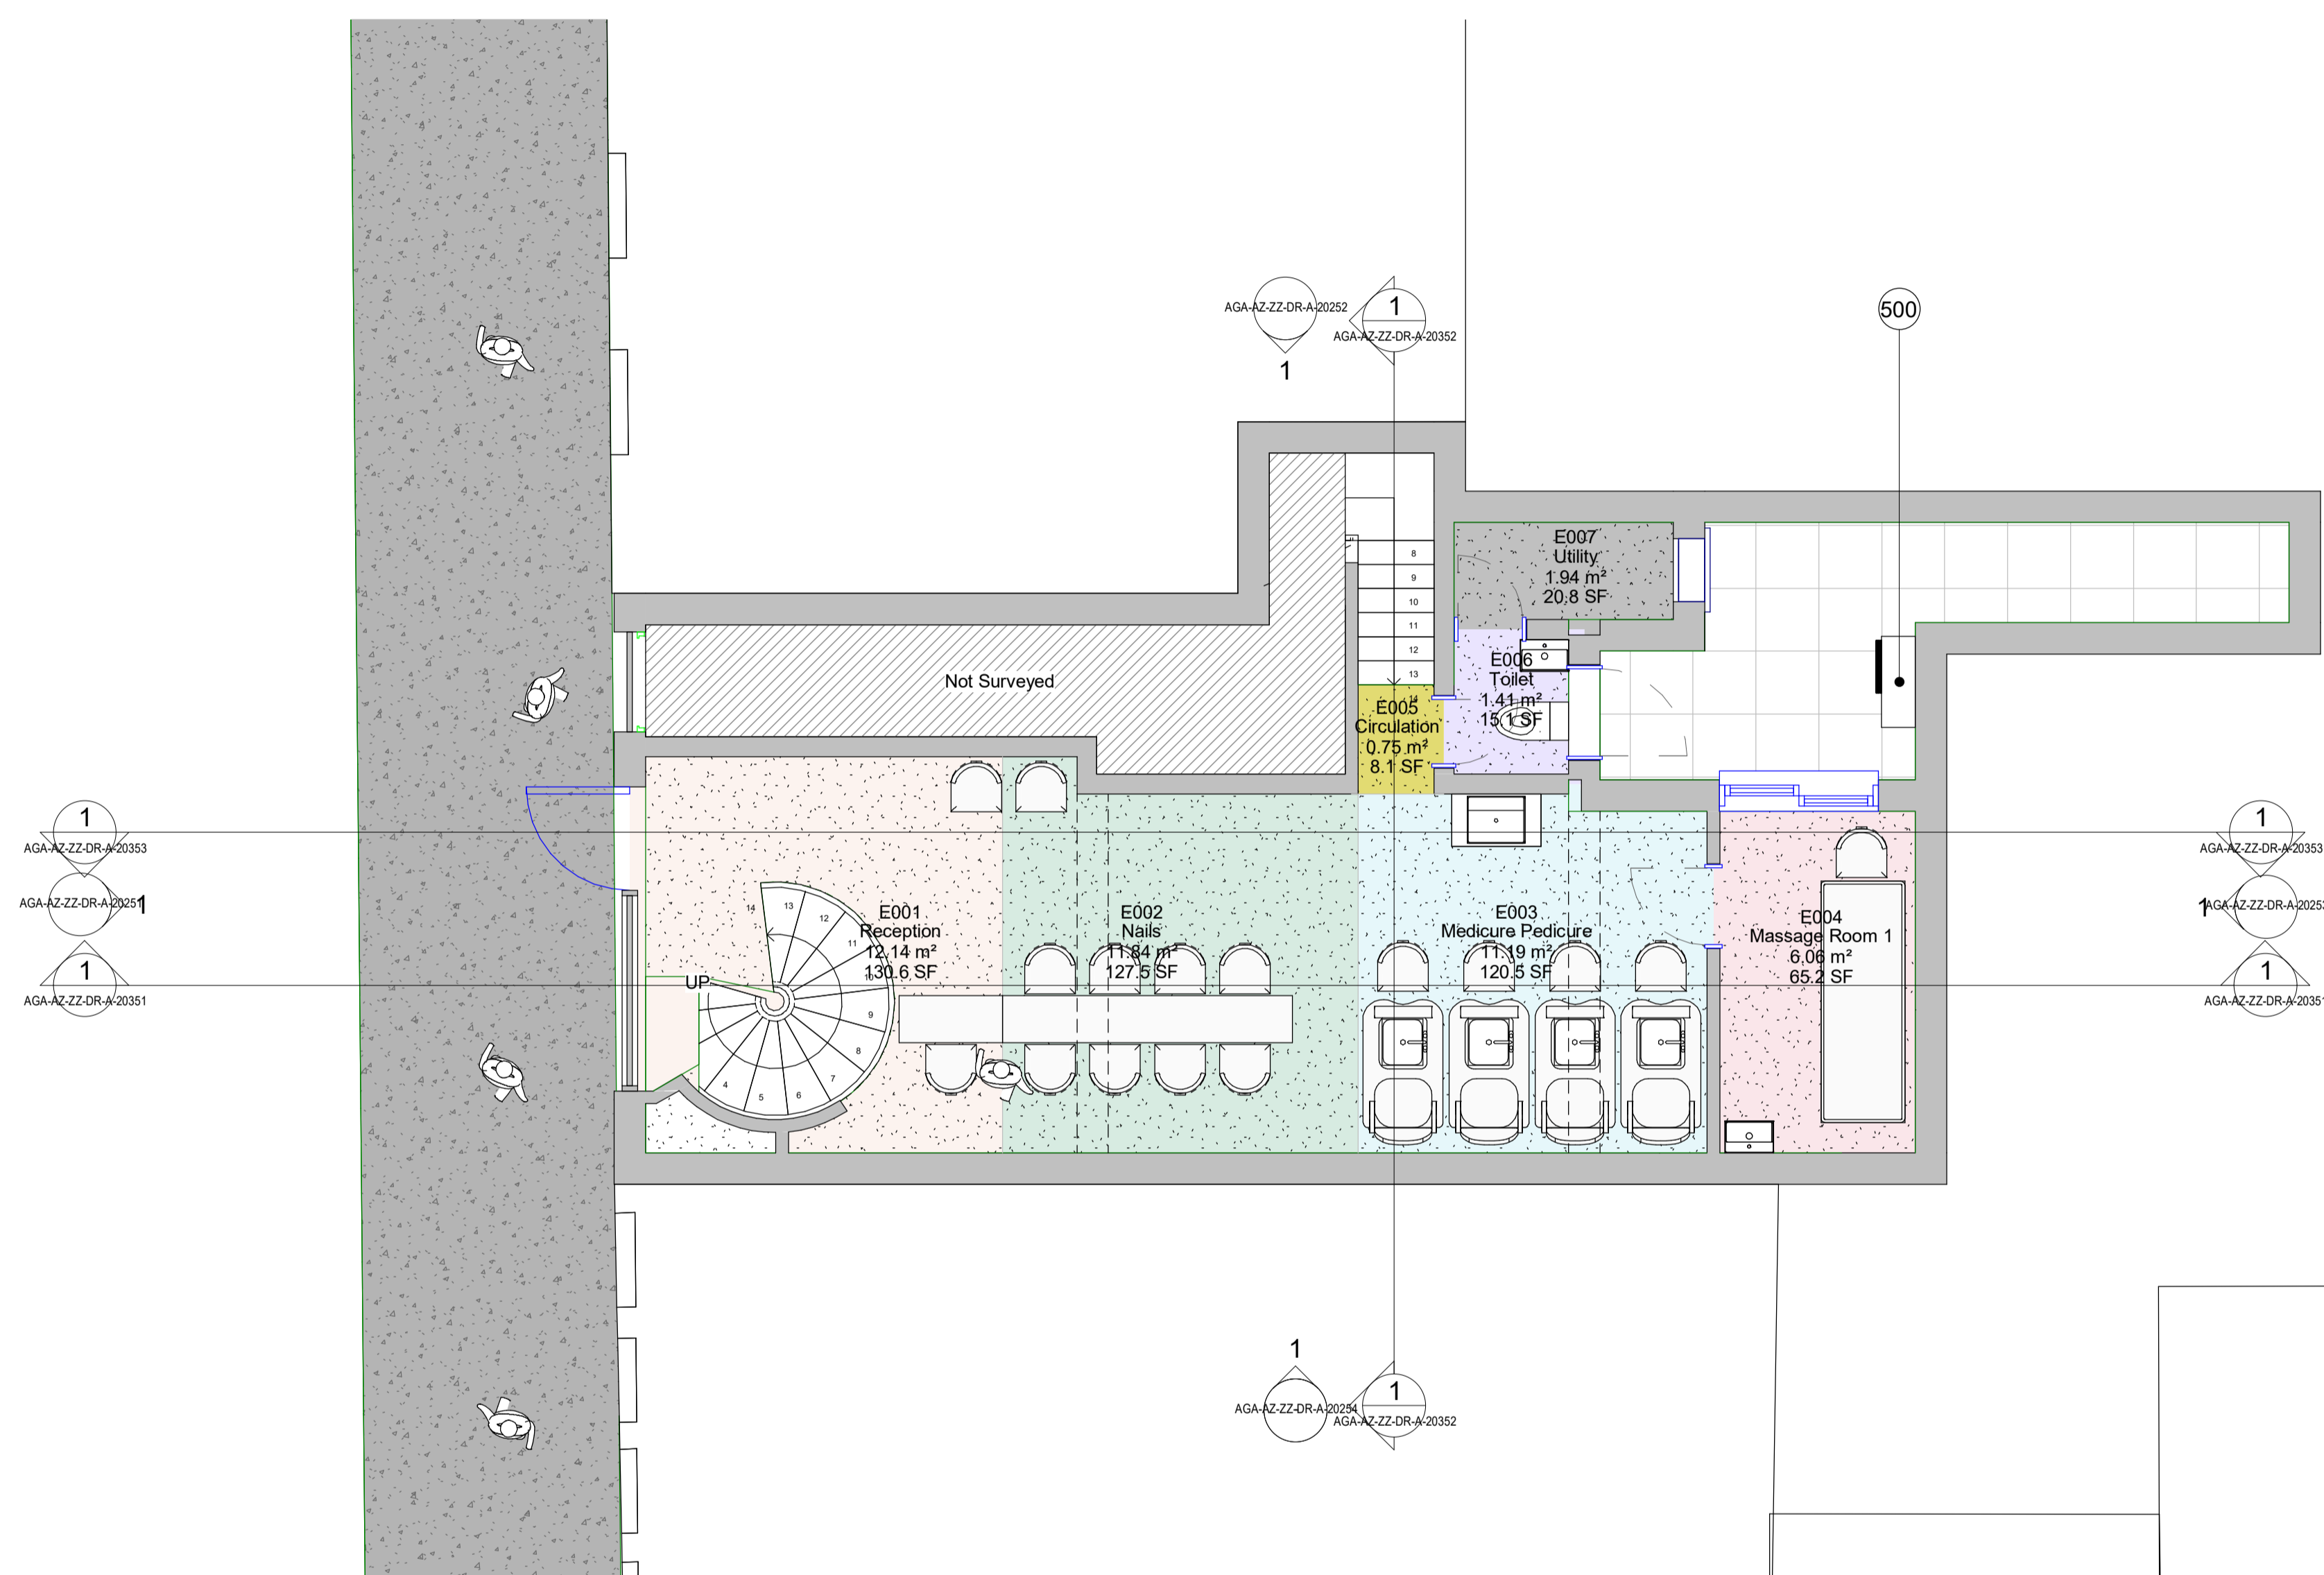

EXTERNAL FINISHES

- 1 Yellow Buff Brick
- 2 Black Painted Brick Wall
- 3 Oyster white Metal Retractable Quarter Round Awning (RAL 1013)
- 4 Clear Double Glazing
- 5 White Timber Frame Window
- 6 Grey Lead Flashing
- 7 White Timber Door
- 8 White Timber Frame Door
- 9 Black Timber Door
- 10 Patina green Timber Panel (RAL Colour 6000)
- 11 Patina green Timber Partial Door with Clear Double Glazing
- 12 Artificial Exterior Wall Vegetation
- 13 Matt Black Square Bar Door Pull Handle
- 14 Patina green Signage Board
- 15 Blue Signage Board with White and Yellow Letter
- 16 Patina green Timber Frame Window
- 17 Blue Projecting Sign

By Room Name Legend

- Circulation
- Massage Room 1
- Medicure Pedicure
- Nails
- Reception
- Toilet
- Utility

- 500 Ventilation System
- 501 Mechanical Duct
- 502 Air Intake Outtake High vents
- 503 Kitchen Vinyl Floor
- 504 Stainless Steel Kitchen Work-Top
- 505 240L Food Waste Bin
- 506 240L General Waste Bin
- 507 Air Conditioning unit
- Hot Water Vertical Routes
- Cold Water Vertical Routes
- External Waste Water Connection
- Hot Water Horizontal Underfloor Routes
- Cold Water Horizontal Underfloor Routes
- Grey Water Waste Horizontal Underfloor Routes

1 20150-Level 00 Existing
SCALE: 1 : 50

P01 Issued For Planning 02.08.24
Rev Date

Architecture & Interiors
10 Fitzroy Square, Fitzrovia, London, W1T 5HP
T020 8014 8130
www.aga-associates.com

Client
Huong Nguyen

Project
31 Betterton Street, Camden, London, WC2H 9BQ

Drawing
General Arrangement Plan
Level 00 Existing

RJ Ref	Scale (A1)	Status	Revision
1093	1 : 50	Planning	P01

Drawing Number
1093-AGA-AGA-AZ-ZZ-DR-A-20150