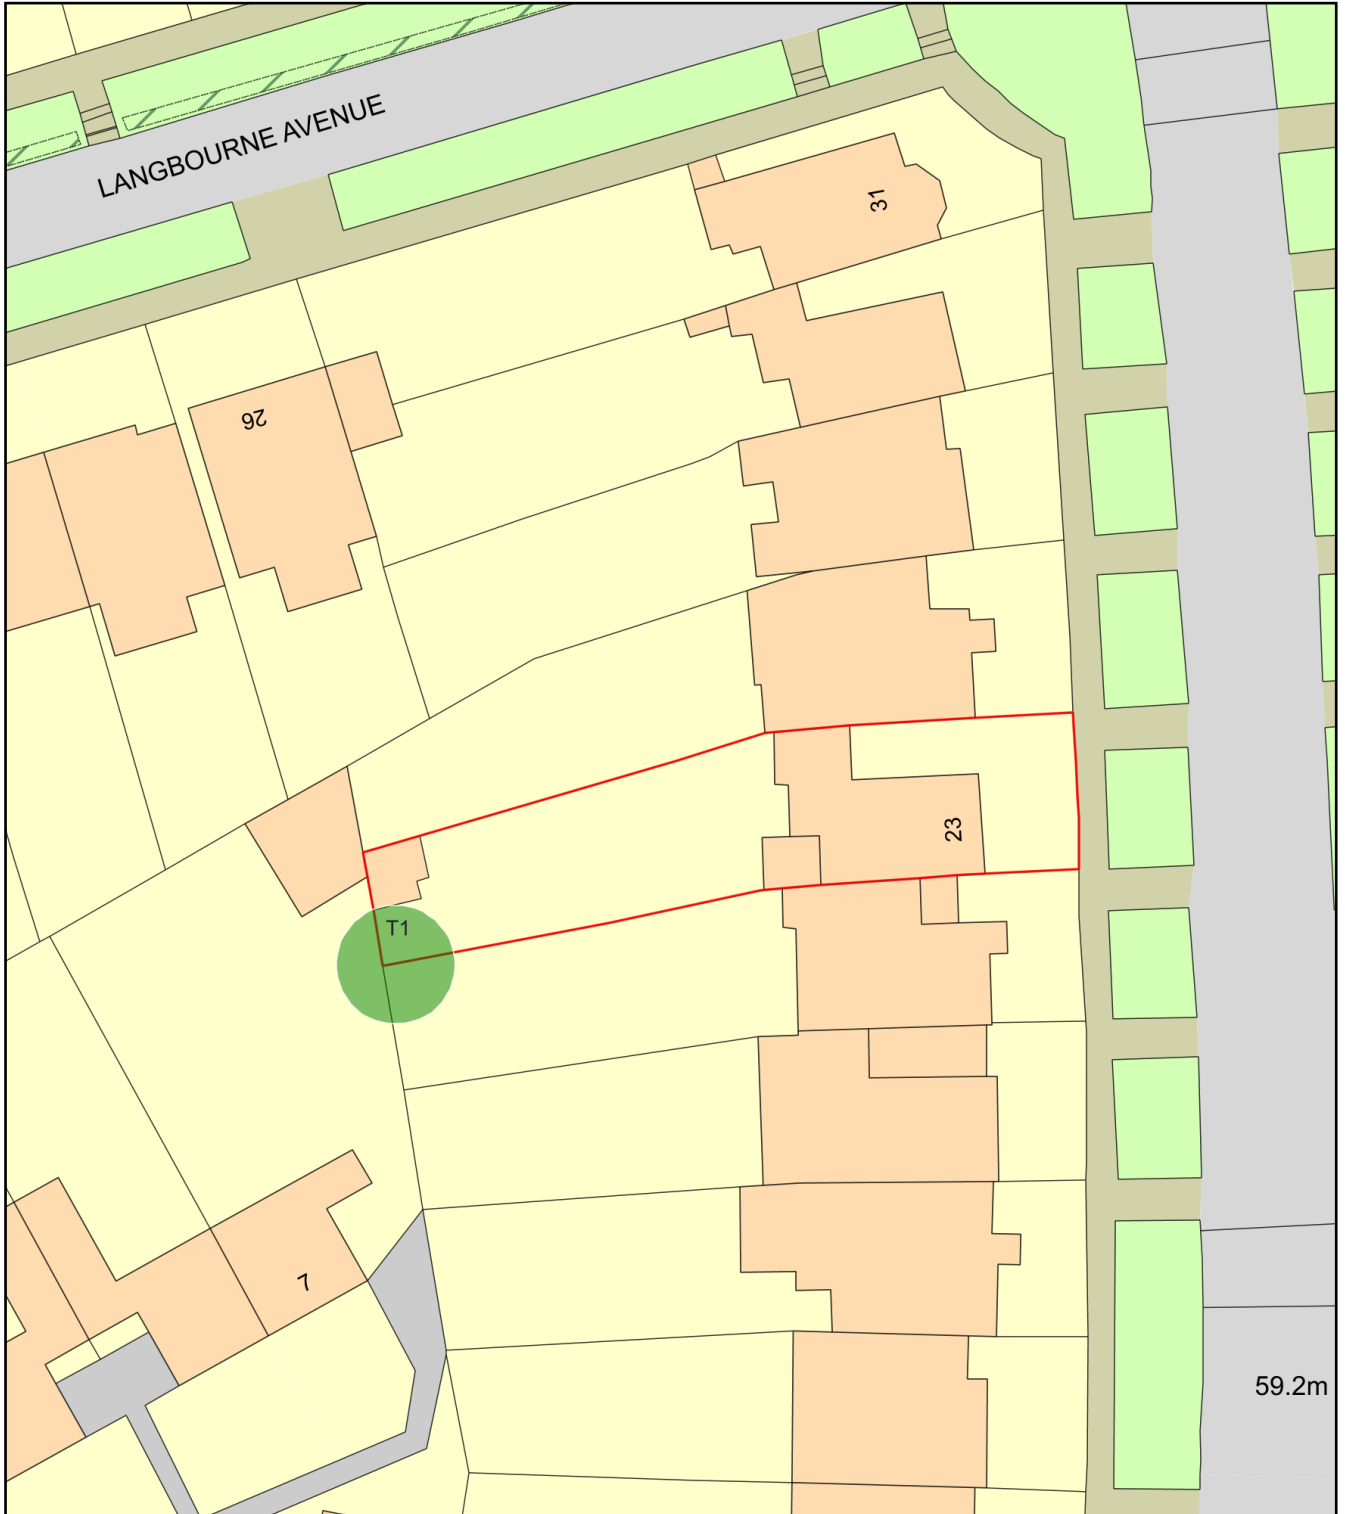

23 HILLWAY N6 6QB

Plan Produced for: L.B.CAMDEN

Date Produced: 01 Aug 2024

Plan Reference Number: TQRQM24214122938189

Scale: 1:500 @ A4