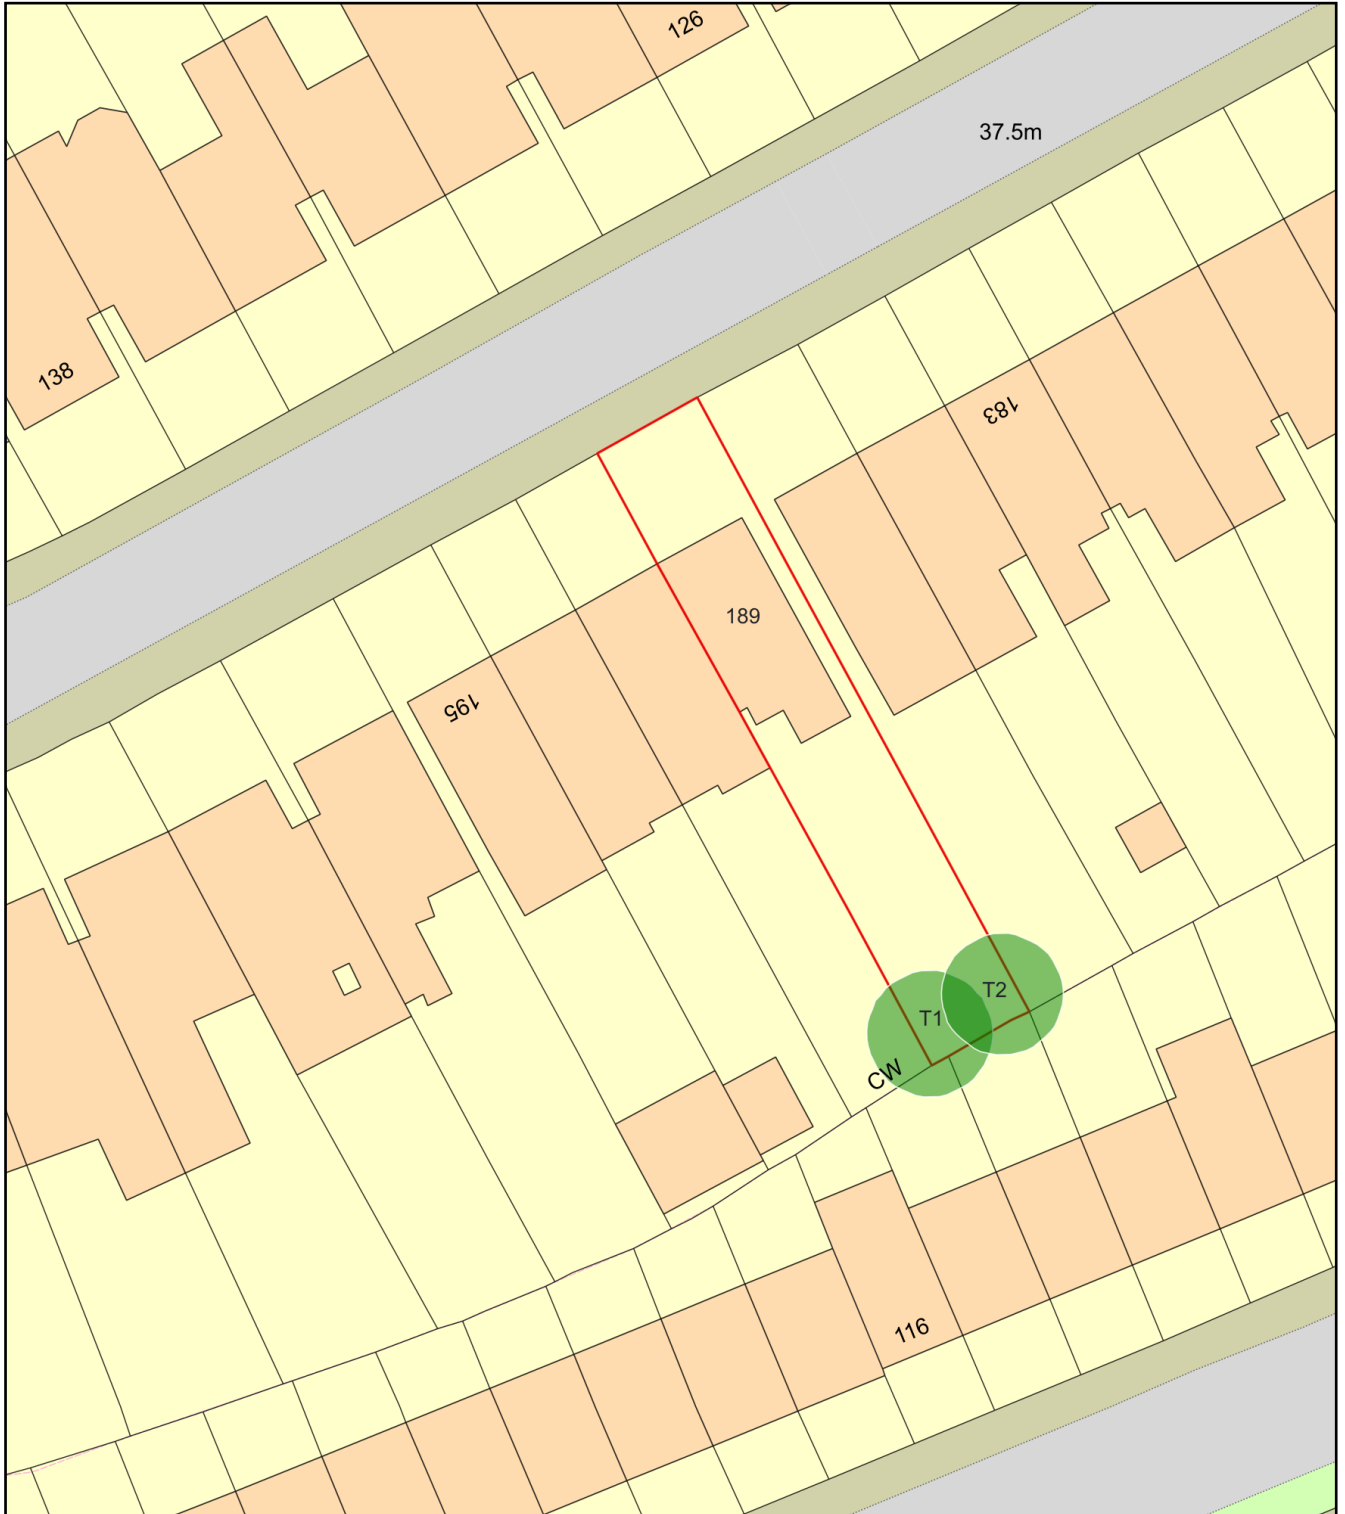

189 GOLDHURST TERRACE, LONDON, NW6 3ER

Plan Produced for: L.B.CAMDEN

Date Produced: 01 Aug 2024

Plan Reference Number: TQRQM24214123522890

Scale: 1:500 @ A4