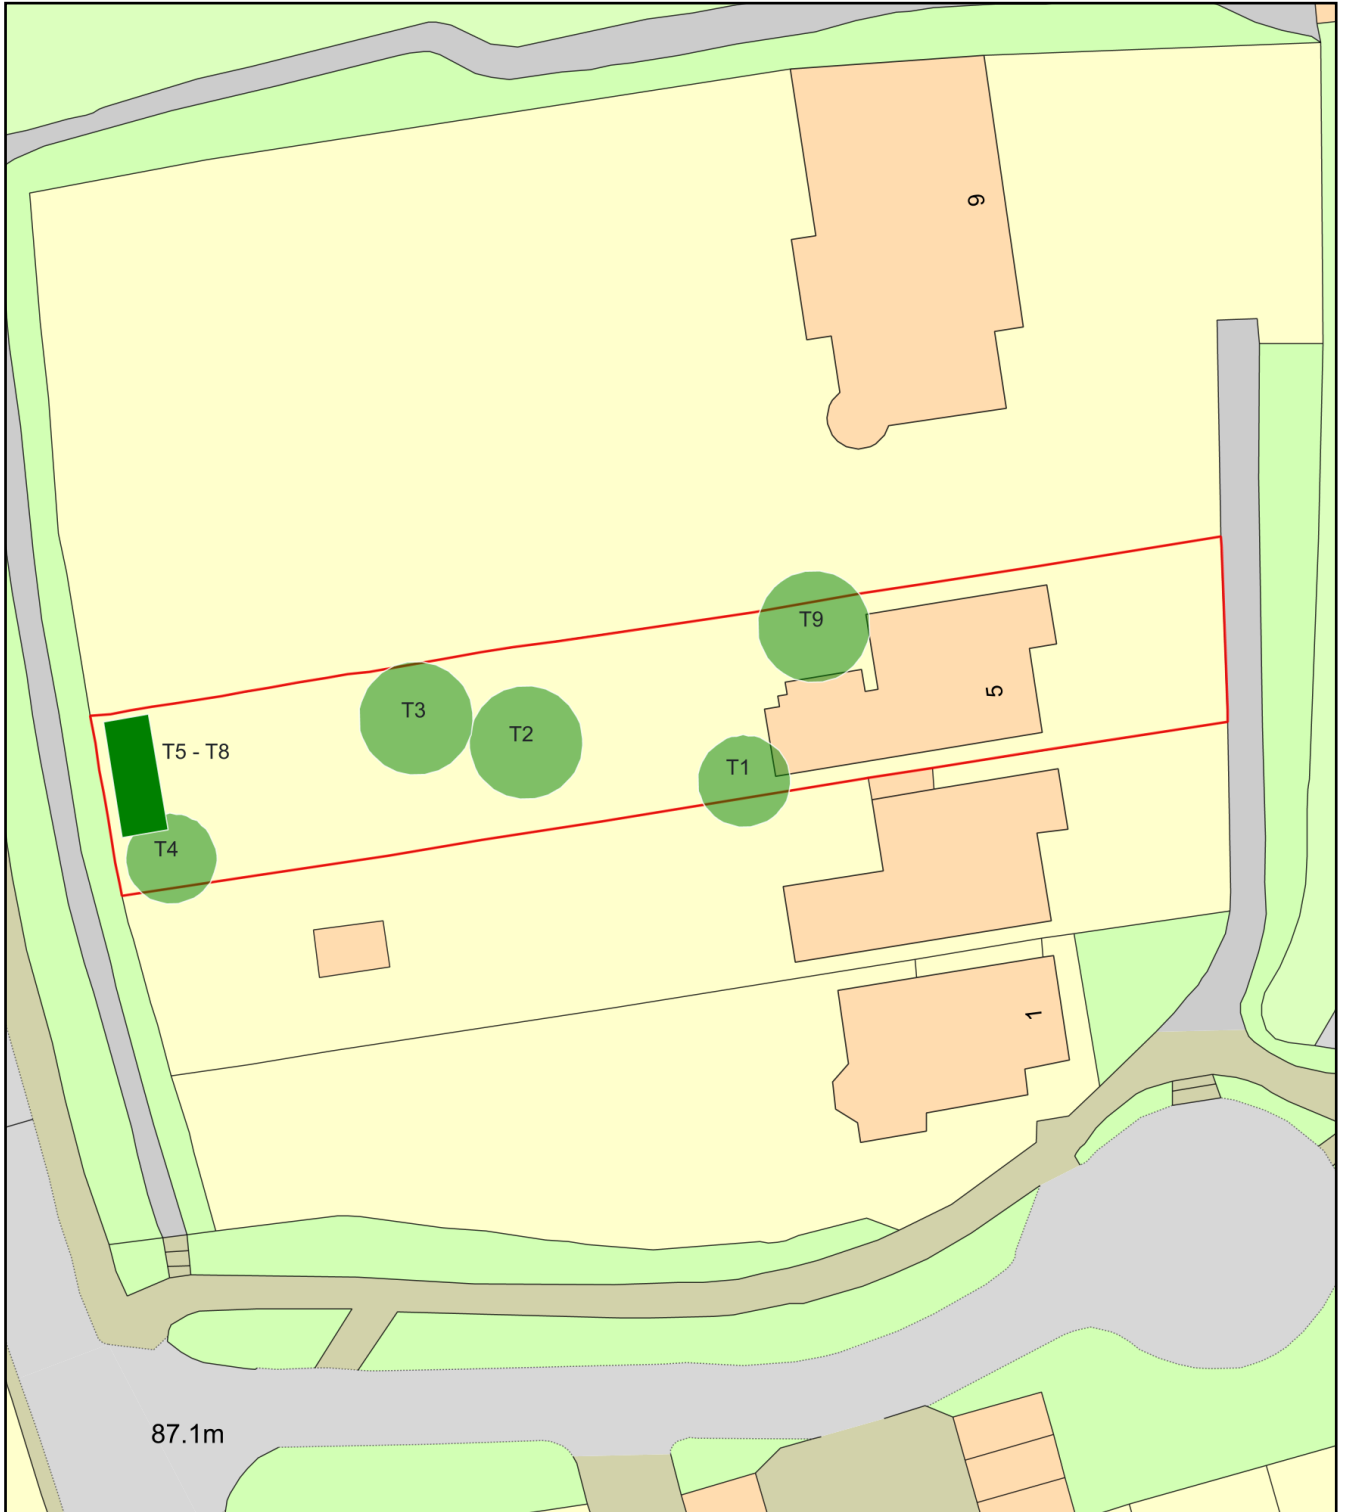

5 ROBIN GROVE, LONDON, N6 6PA

Plan Produced for: L.B.CAMDEN

Date Produced: 01 Aug 2024

Plan Reference Number: TQRQM24214124215863

Scale: 1:500 @ A4