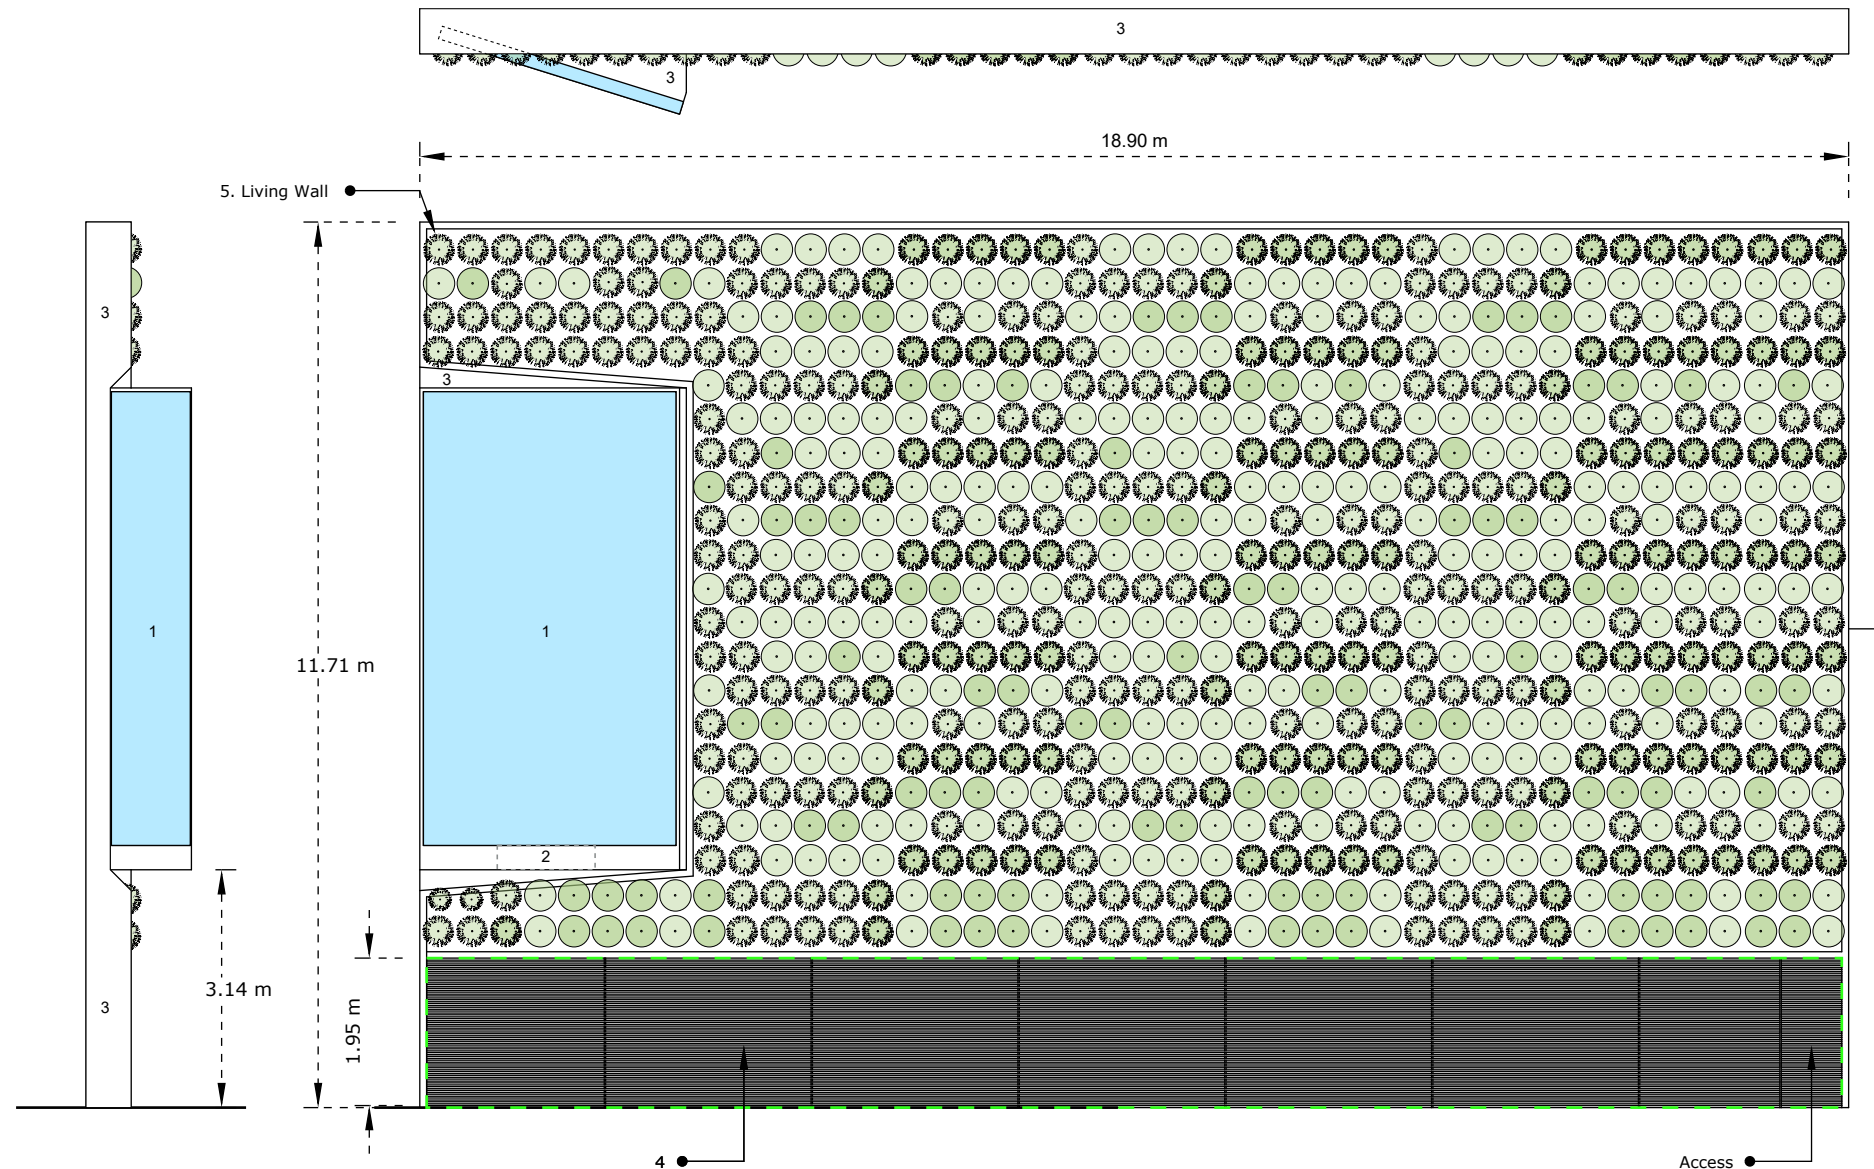

Screen Specification

Plan

Front

Typical Side

Scale: 1:50

Living Wall Specification

Date: 23/07/2024

Scale: 1:100

London Lites

London Lites Ltd.
35 Little Russell Street, London, WC1A 2HH

Site Name: 73-75 Clerkenwell Road,
London EC1R 5BU

Drawing: Specification Sheet
Drawing No: LL006

Key:
 1. Digital LED Display 2m x 3m
 2. Area for integrated logo box
 3. Dark Grey Moulding

4. Horizontal Larch Screening
5. Living Wall

Paper Size:

A3