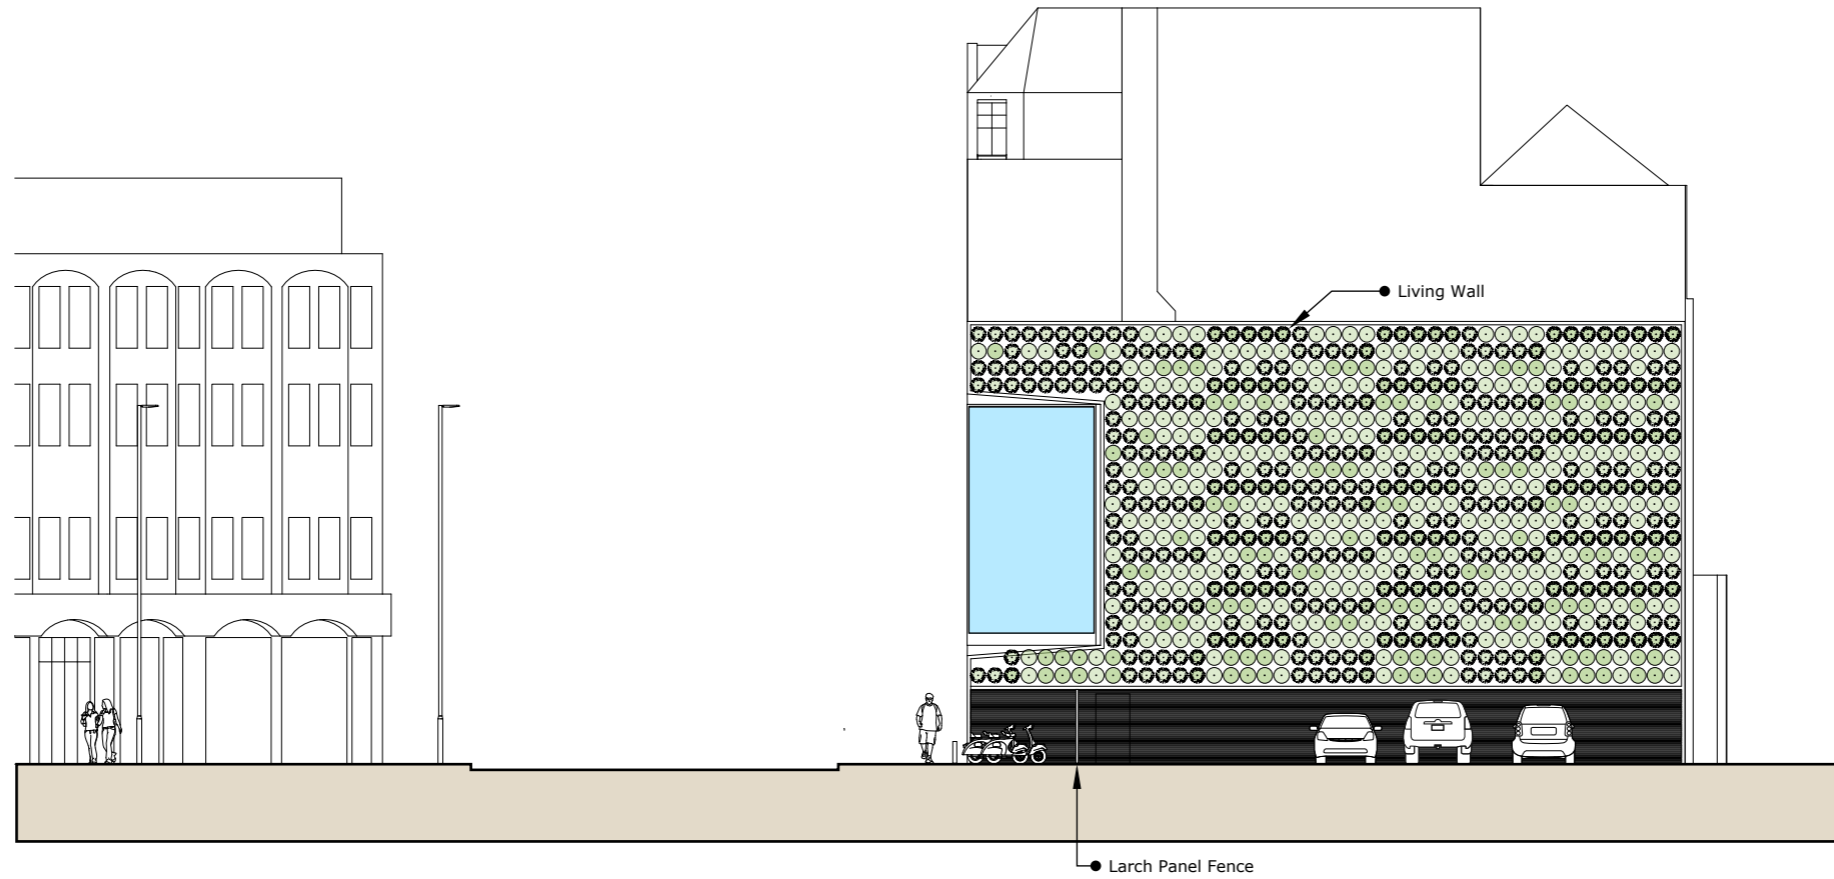

EXISTING

PROPOSED

London Lites

London Lites Ltd.
35 Little Russell Street, London, WC1A 2HH

Site Name: 73-75 Clerkenwell Road,
London EC1R 5BU

Drawing: Elevation AA
Drawing No: LL004

Key:  Proposed 3.50 m x 6.00 m
LED Display

 Living Wall

Scale: 1:200

Paper Size:

A3