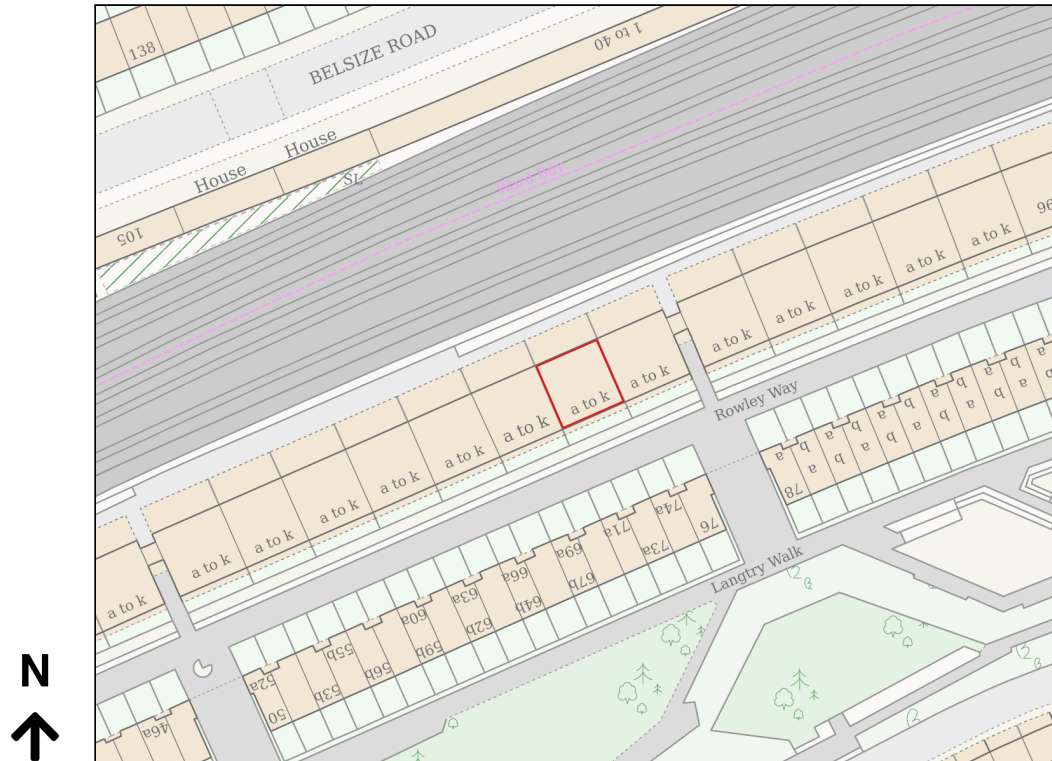

Location Plan

Site Address: Flat D, 72, Rowley Way, London, NW8 0SL

Date Produced: 01-Aug-2024

Scale: 1:1250 @A4

Planning Portal Reference: PP-13295283v1