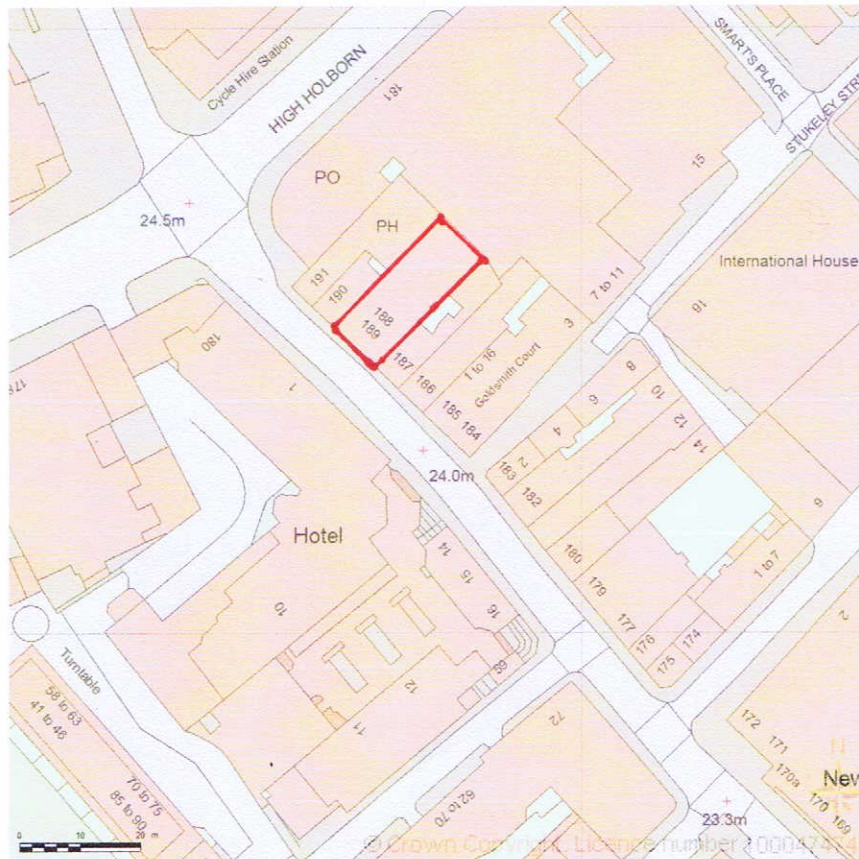

**SITE LOCATION PLAN
AREA 2 HA
SCALE 1:1250 on A4
CENTRE COORDINATES: 530276, 181333**

Supplied by Streetwise Maps Ltd
www.streetwise.net
Licence No: 100047474
27/10/2014 11:05